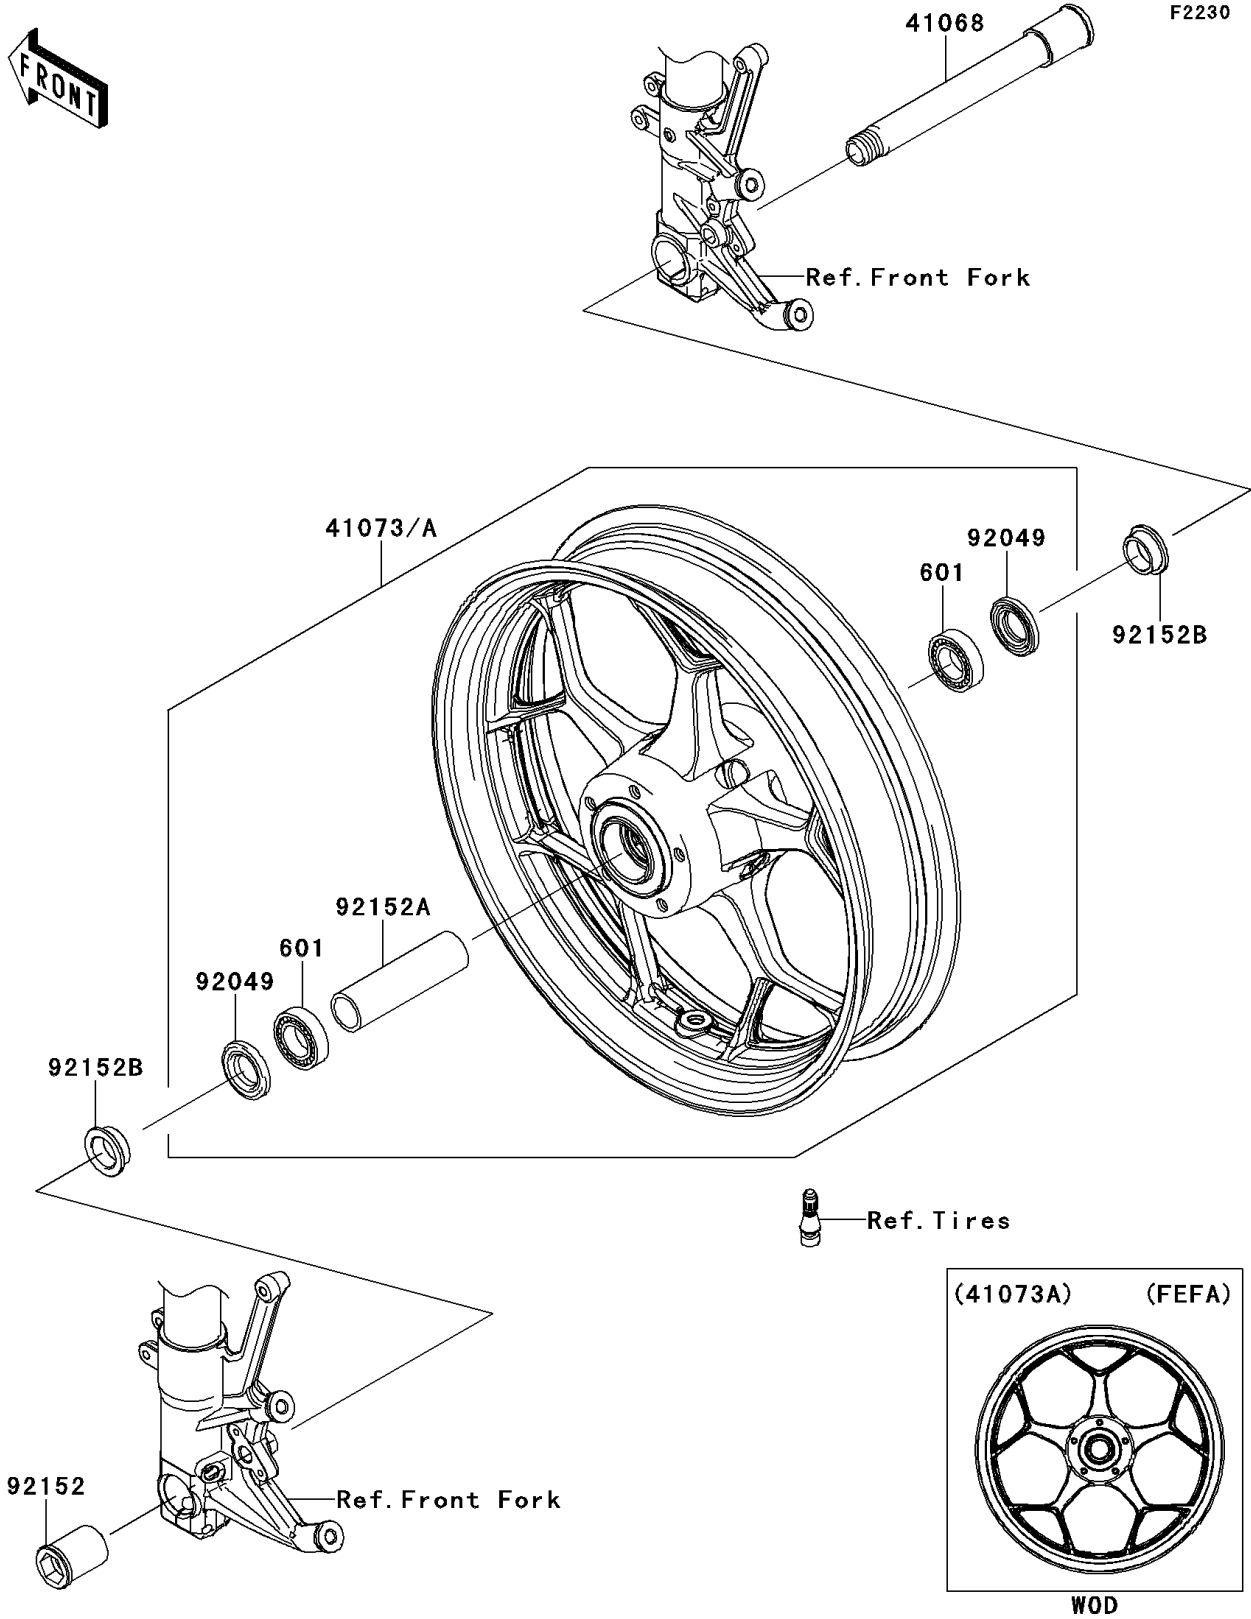

2013 NINJA® ZX™-14R ABS PARTS DIAGRAM

Front Wheel

2013 NINJA® ZX™-14R ABS PARTS LIST

Front Wheel

ITEM NAME	PART NUMBER	QUANTITY
BEARING-BALL,#6005UU (Ref # 601)	601B6005UU	1
AXLE,FR (Ref # 41068)	41068-0049	1
WHEEL-ASSY,FR,G.BLACK (Ref # 41073A)	41073-0573-18F	1
SEAL-OIL,BJN-C2 32X47X5 (Ref # 92049)	92049-0050	1
COLLAR,FR AXLE,LH,L=44.5 (Ref # 92152)	92152-0240	1
COLLAR,FR HUB,L=115 (Ref # 92152A)	92152-0242	1
COLLAR,25X32X13 (Ref # 92152B)	92152-0289	1