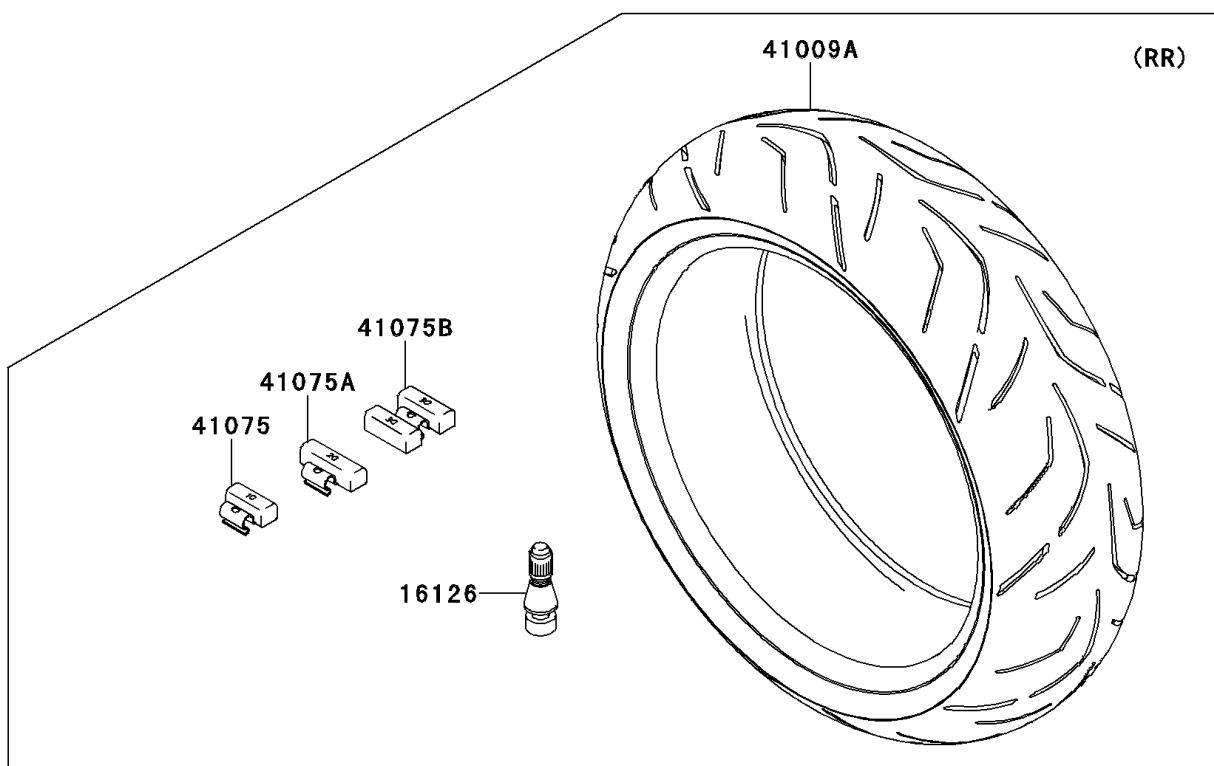

2013 NINJA® ZX™-14R ABS PARTS DIAGRAM

Tires

F2210

2013 NINJA® ZX™-14R ABS PARTS LIST

Tires

ITEM NAME	PART NUMBER	QUANTITY
VALVE,TIRE (Ref # 16126)	16126-1140	1
TIRE,FR,120/70ZR17(58W),S20F (Ref # 41009)	41009-0523	1
TIRE,RR,190/50ZR17(73W),S20R (Ref # 41009A)	41009-0524	1
BALANCER-WHEEL,10G,SILVER (Ref # 41075)	41075-0007	1
BALANCER-WHEEL,20G,SILVER (Ref # 41075A)	41075-0008	1
BALANCER-WHEEL,30G,SILVER (Ref # 41075B)	41075-0017	1