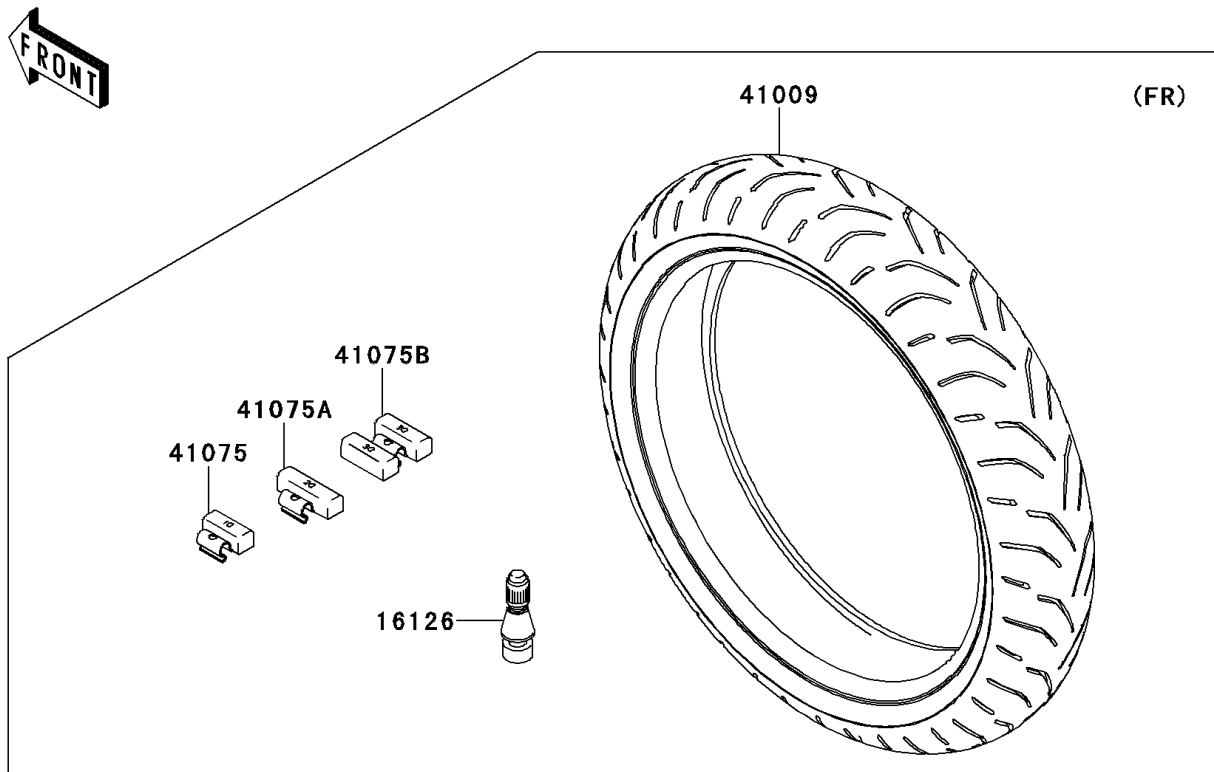

2013 NINJA® ZX™-14R ABS PARTS DIAGRAM

Tires

F2210

2013 NINJA® ZX™-14R ABS PARTS LIST

Tires

ITEM NAME	PART NUMBER	QUANTITY
VALVE,TIRE (Ref # 16126)	16126-1140	1
TIRE,FR,120/70ZR17(58W),S20F (Ref # 41009)	41009-0523	1
TIRE,RR,190/50ZR17(73W),S20R (Ref # 41009A)	41009-0524	1
BALANCER-WHEEL,10G,SILVER (Ref # 41075)	41075-0007	1
BALANCER-WHEEL,20G,SILVER (Ref # 41075A)	41075-0008	1
BALANCER-WHEEL,30G,SILVER (Ref # 41075B)	41075-0017	1