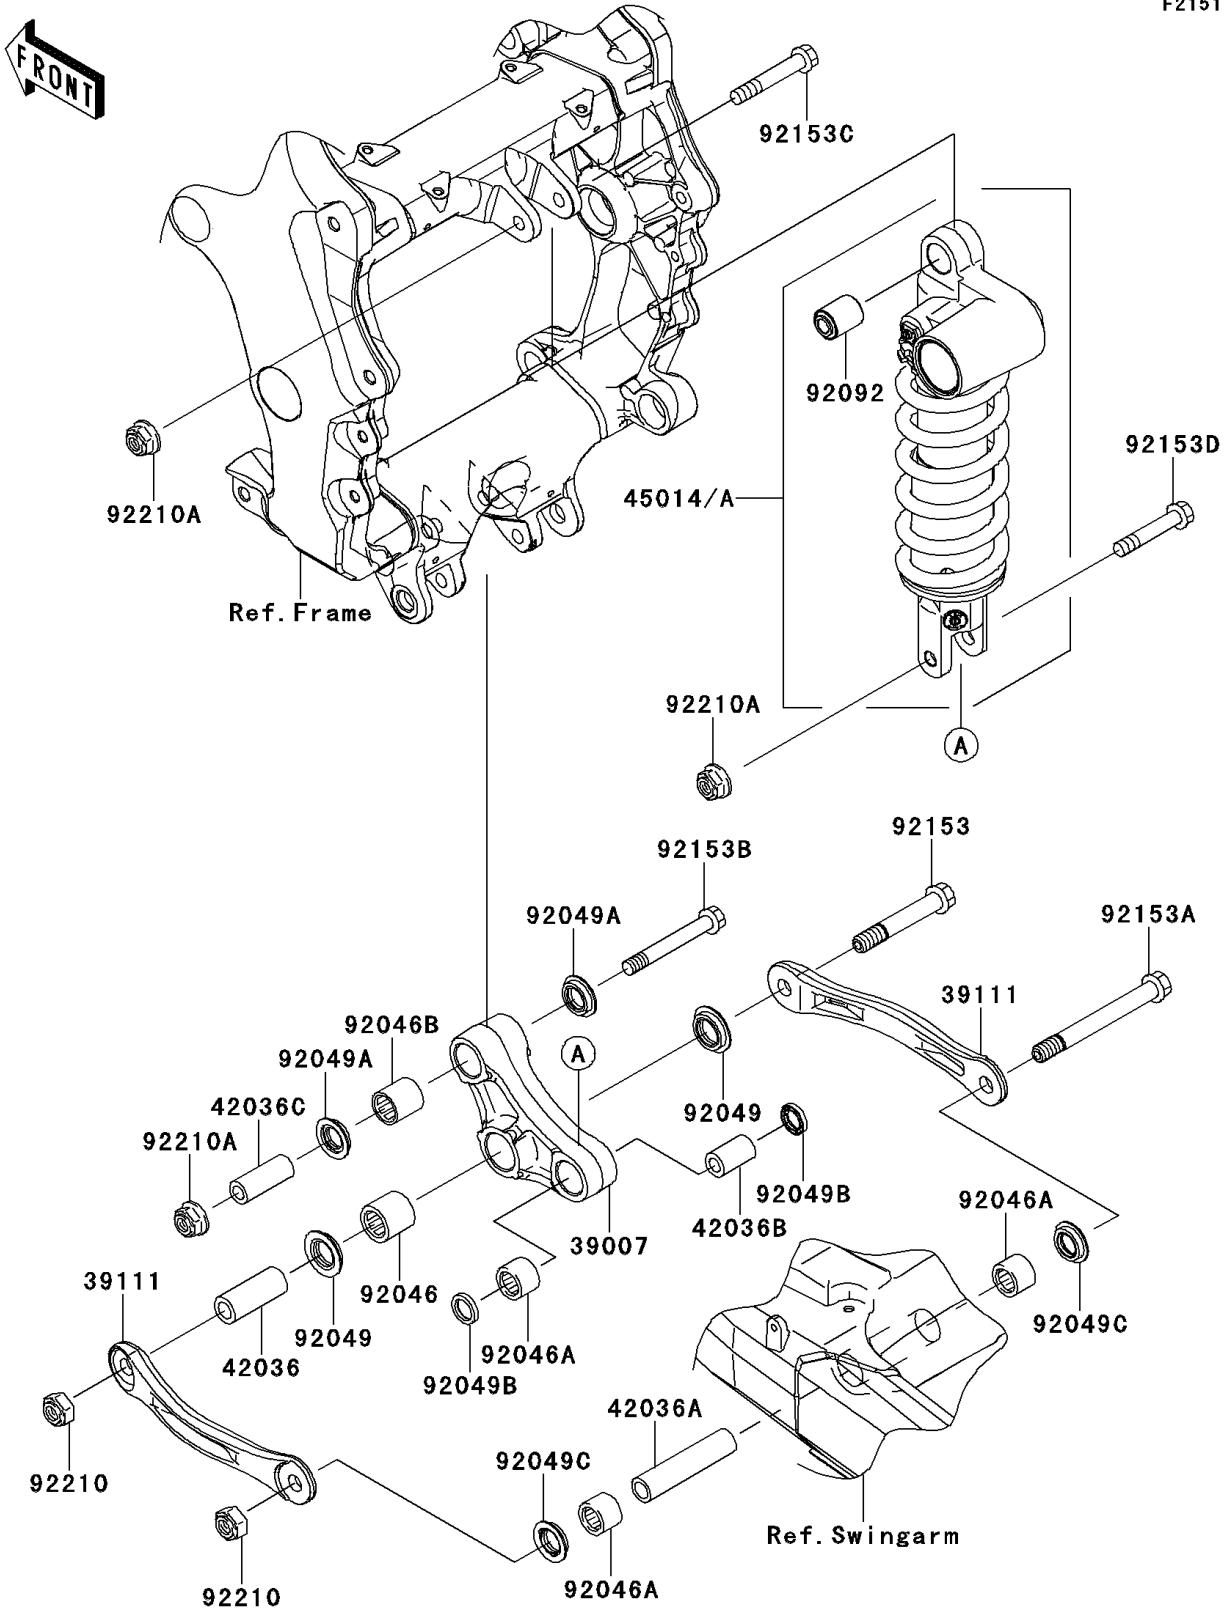

2013 NINJA® ZX™-14R ABS PARTS DIAGRAM

Suspension/Shock Absorber

F2151

2013 NINJA® ZX™-14R ABS PARTS LIST

Suspension/Shock Absorber

ITEM NAME	PART NUMBER	QUANTITY
ARM-SUSP,UNI TRAK (Ref # 39007)	39007-0061	1
ROD-TIE,SUSPENSION (Ref # 39111)	39111-0025	1
SLEEVE,12.1X20X50 (Ref # 42036)	42036-1111	1
SLEEVE,12.1X18X82 (Ref # 42036A)	42036-1231	1
SLEEVE,10.1X18X30 (Ref # 42036B)	42036-1258	1
SLEEVE,10.1X17X44.5 (Ref # 42036C)	42036-1342	1
SHOCKABSORBER,P.SILVER (Ref # 45014A)	45014-0394-458	1
BEARING-NEEDLE,7E-HVS20X27X25 (Ref # 92046)	92046-1236	1
BEARING-NEEDLE,SFYZM182417 (Ref # 92046A)	92046-1272	1
BEARING-NEEDLE,SFYZM172425 (Ref # 92046B)	92046-1273	1
SEAL-OIL,ARM (Ref # 92049)	92049-1109	1
SEAL-OIL,MHA17245.7F (Ref # 92049A)	92049-1223	1
SEAL-OIL,MHA18244 (Ref # 92049B)	92049-1225	1
SEAL-OIL,KCR MF018N1 (Ref # 92049C)	92049-1493	1
BUSHING-RUBBER (Ref # 92092)	92092-0003	1
BOLT,FLANGED,12X75 (Ref # 92153)	92153-1367	1
BOLT,FLANGED,12X110 (Ref # 92153A)	92153-1368	1
BOLT,FLANGED,10X77 (Ref # 92153B)	92153-1613	1
BOLT,FLANGED,10X62 (Ref # 92153C)	92153-1614	1
BOLT,FLANGED,10X55 (Ref # 92153D)	92153-1615	1
NUT,LOCK,12MM (Ref # 92210)	92210-0274	1
NUT,LOCK,FLANGED,10MM (Ref # 92210A)	92210-1139	1