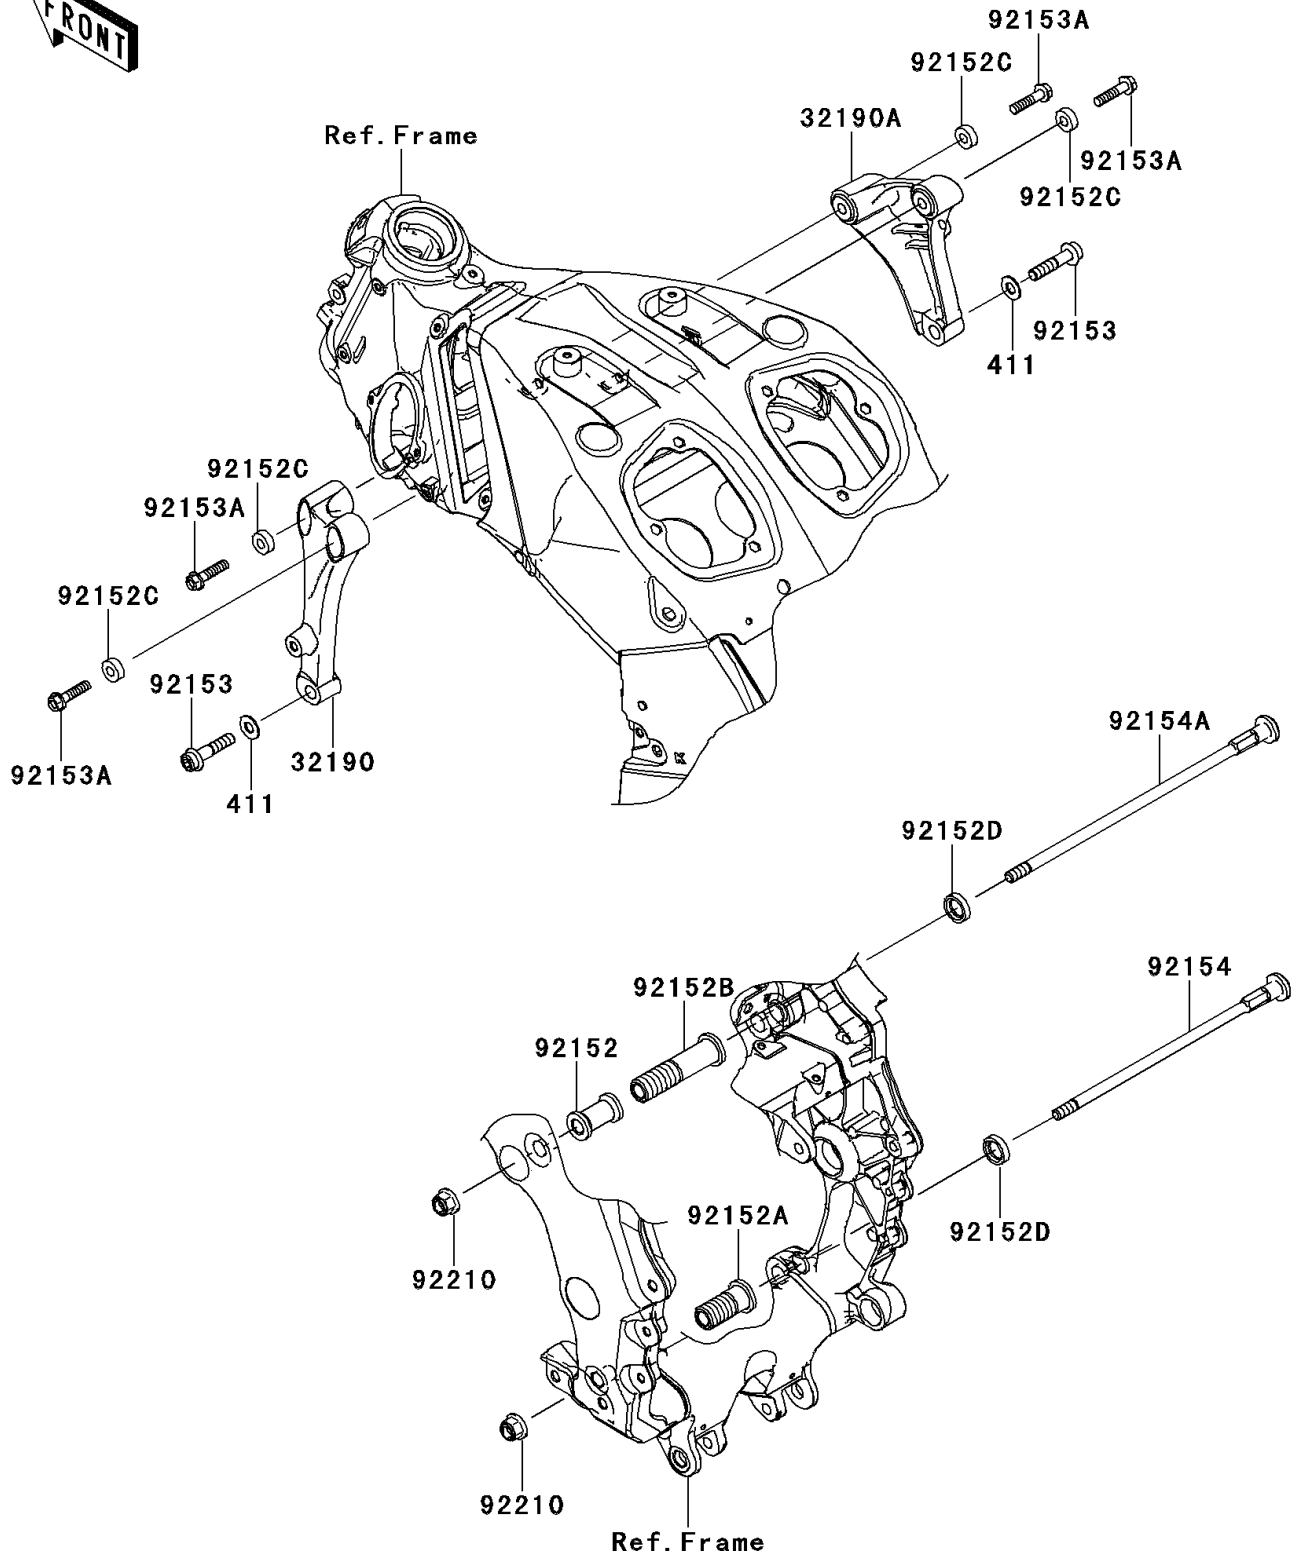

2013 NINJA® ZX™-14R ABS PARTS DIAGRAM

Engine Mount

F2122

2013 NINJA® ZX™-14R ABS PARTS LIST

Engine Mount

ITEM NAME	PART NUMBER	QUANTITY
WASHER-PLAIN,10MM (Ref # 411)	411AA1000	1
BRACKET-ENGINE,FR,LH (Ref # 32190)	32190-0424	1
BRACKET-ENGINE,FR,RH (Ref # 32190A)	32190-0425	1
COLLAR,L=43.2 (Ref # 92152)	92152-0368	1
COLLAR,ADJUST,RR,LWR (Ref # 92152A)	92152-0370	1
COLLAR,ADJUST,RR,UPP (Ref # 92152B)	92152-0371	1
COLLAR,8.8X20X7 (Ref # 92152C)	92152-0502	1
COLLAR,16.6X26X6 (Ref # 92152D)	92152-1561	1
BOLT,SOCKET,10X45 (Ref # 92153)	92153-1769	1
BOLT,FLANGED,8X35 (Ref # 92153A)	92153-1770	1
BOLT,SOCKET,12X274 (Ref # 92154)	92154-0908	1
BOLT,SOCKET,12X318 (Ref # 92154A)	92154-0909	1
NUT,LOCK,FLANGED,12MM (Ref # 92210)	92210-0287	1