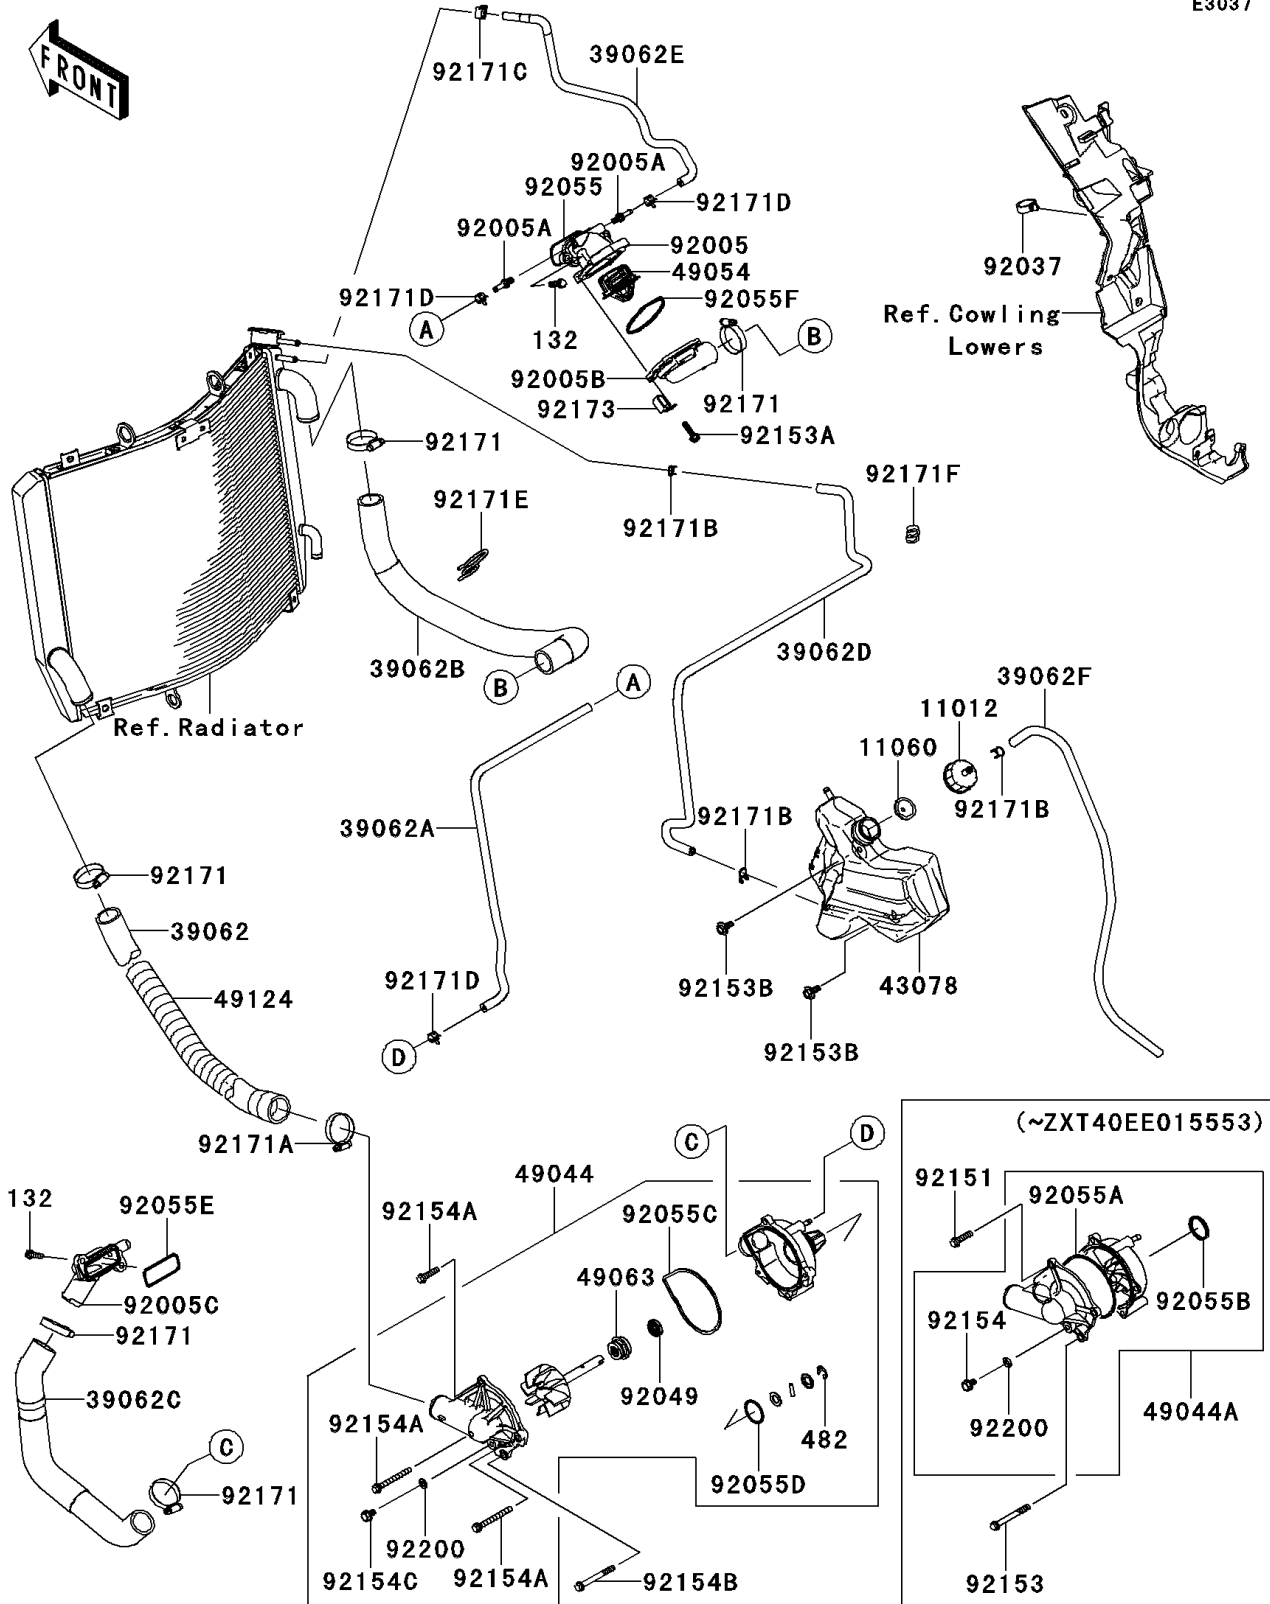

2013 NINJA® ZX™-14R ABS PARTS DIAGRAM

Water Pipe

E3037

2013 NINJA® ZX™-14R ABS PARTS LIST

Water Pipe

ITEM NAME	PART NUMBER	QUANTITY
CAP (Ref # 11012)	11012-1854	1
GASKET,RESERVOIR TANK CAP (Ref # 11060)	11060-1349	1
HOSE-COOLING,RAD-W/P (Ref # 39062)	39062-0113	1
HOSE-COOLING,L=514.9 (Ref # 39062A)	39062-0123	1
HOSE-COOLING,CYL.HEAD-RAD. (Ref # 39062B)	39062-0212	1
HOSE-COOLING,W/P-CYLINDER (Ref # 39062C)	39062-0611	1
HOSE-COOLING,RAD.-RESERVOIR (Ref # 39062D)	39062-0613	1
HOSE-COOLING,AIR VENT (Ref # 39062E)	39062-0614	1
HOSE-COOLING,5.5X10.5X550 (Ref # 39062F)	39062-1208	1
RESERVOIR (Ref # 43078)	43078-0556	1
PUMP-WATER (Ref # 49044A)	49044-0553	1
THERMOSTAT (Ref # 49054)	49054-0004	1
SPRING-TUBE GUARD (Ref # 49124)	49124-0003	1
FITTING,THERMO CASE (Ref # 92005)	92005-0047	1
FITTING (Ref # 92005A)	92005-0056	1
FITTING,THERMO CAP (Ref # 92005B)	92005-0076	1
FITTING,CYLINDER (Ref # 92005C)	92005-0104	1
CLAMP,HOSE (Ref # 92037)	92037-1827	1
RING-O,YP 27.6 57.6 1.9 (Ref # 92055)	92055-0021	1
RING-O (Ref # 92055A)	92055-0157	1
RING-O (Ref # 92055B)	92055-0158	1
RING-O (Ref # 92055E)	92055-1402	1
RING-O,THERMOSTAT CAP (Ref # 92055F)	92055-1699	1
BOLT,FLANGED-SMALL,6X25 (Ref # 92151)	92151-1930	1
BOLT,FLANGED-SMALL,6X55 (Ref # 92153)	92153-1586	1
BOLT-FLANGED-SMALL,6X20 (Ref # 132)	132BC0620	1
BOLT,FLANGED,5X18 (Ref # 92153A)	92153-1588	1
BOLT,UPSET-WP,6X16 (Ref # 92153B)	92153-1939	1
BOLT,DRAIN (Ref # 92154)	92154-0184	1

2013 NINJA® ZX™-14R ABS PARTS LIST

Water Pipe

ITEM NAME	PART NUMBER	QUANTITY
CLAMP (Ref # 92171)	92171-0179	1
CLAMP (Ref # 92171A)	92171-0180	1
CLAMP (Ref # 92171B)	92171-0718	1
CLAMP (Ref # 92171C)	92171-0719	1
CLAMP (Ref # 92171D)	92171-0720	1
CLAMP (Ref # 92171E)	92171-0786	1
CLAMP (Ref # 92171F)	92171-1184	1
CLAMP (Ref # 92173)	92173-0082	1
WASHER,DRAIN (Ref # 92200)	92200-0498	1