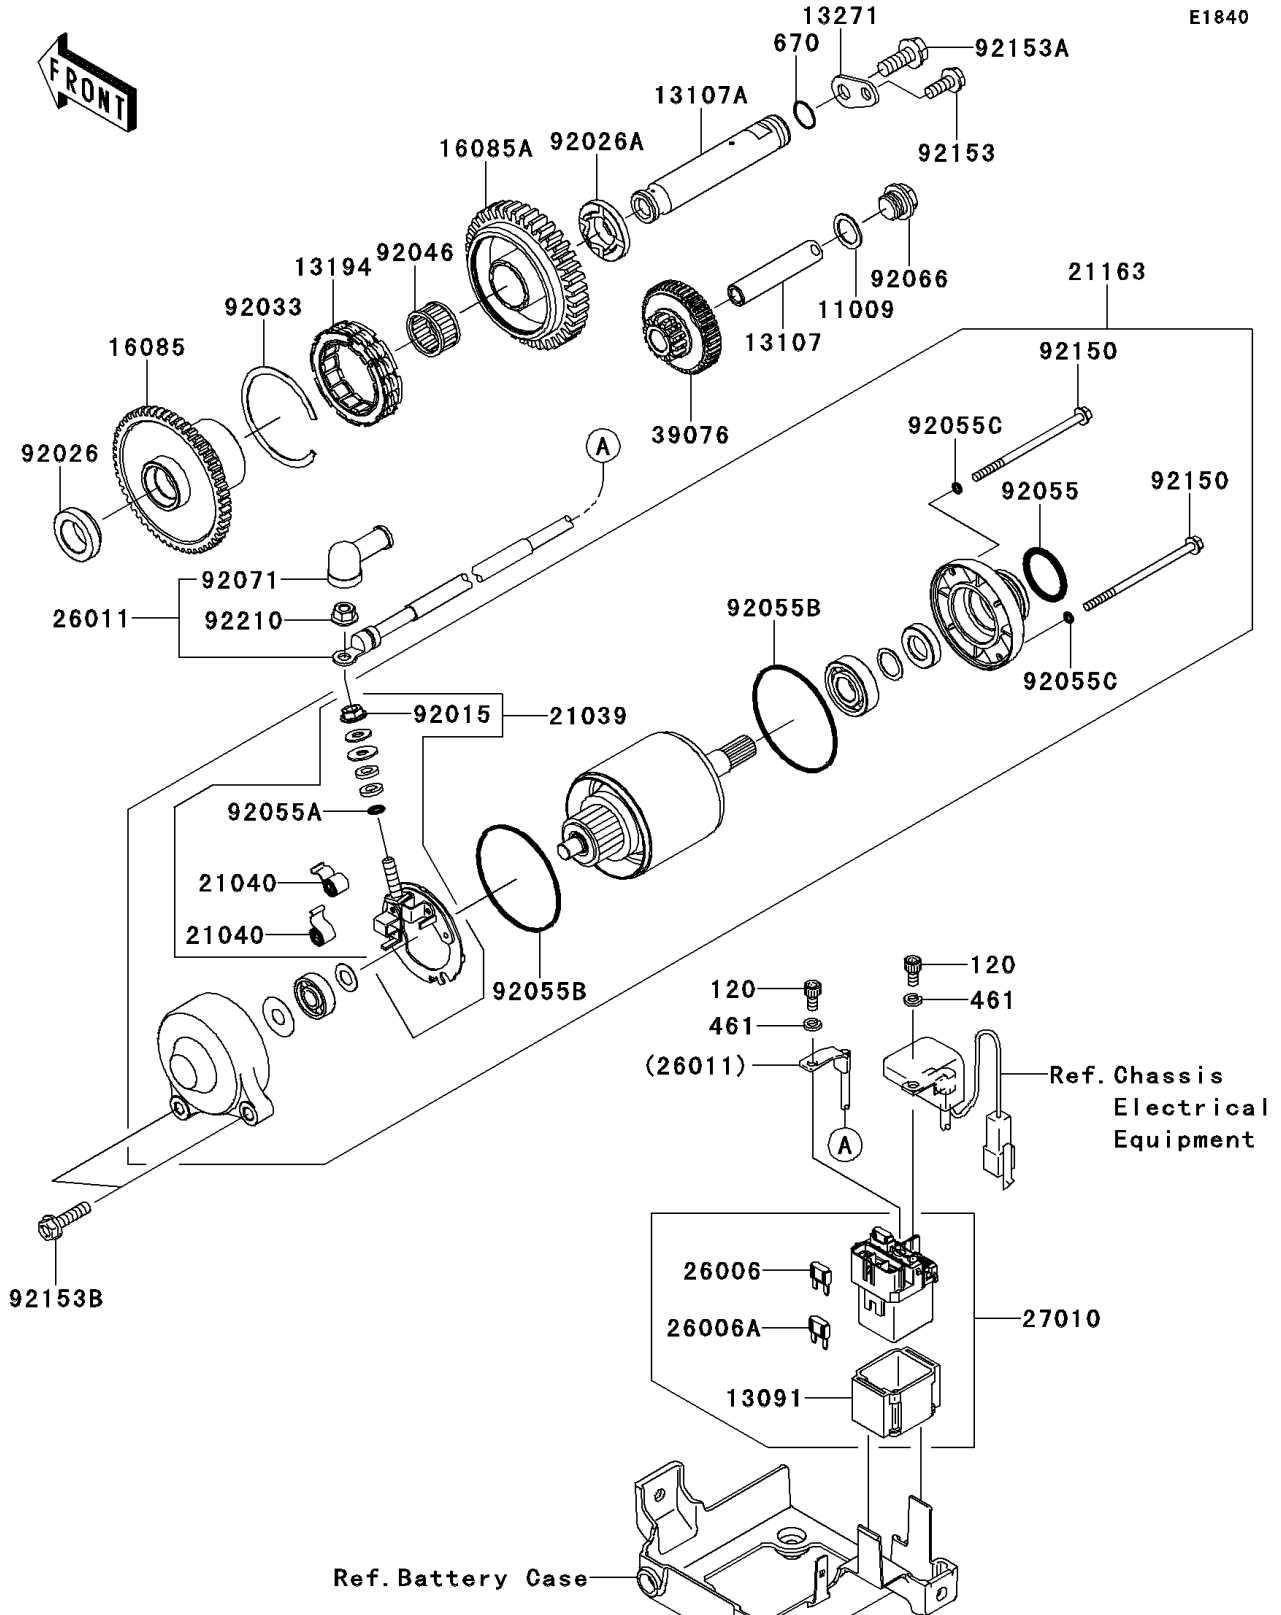

2013 NINJA® ZX™-14R ABS PARTS DIAGRAM

Starter Motor

E1840

2013 NINJA® ZX™-14R ABS PARTS LIST

Starter Motor

ITEM NAME	PART NUMBER	QUANTITY
BOLT-SOCKET,5X10 (Ref # 120)	120CA0510	1
WASHER-SPRING (Ref # 461)	461DA0500	1
O RING,14MM (Ref # 670)	670D2014	1
GASKET,14.3X20X1 (Ref # 11009)	11009-1238	1
HOLDER,MAGNETIC SWITCH (Ref # 13091)	13091-1884	1
SHAFT (Ref # 13107)	13107-0136	1
SHAFT (Ref # 13107A)	13107-0740	1
CLUTCH-ONEWAY (Ref # 13194)	13194-3704	1
PLATE (Ref # 13271)	13271-0845	1
GEAR (Ref # 16085)	16085-0113	1
GEAR,39T (Ref # 16085A)	16085-0596	1
BRUSH (Ref # 21039)	21039-1066	1
SPRING-BRUSH (Ref # 21040)	21040-1057	1
STARTER-ELECTRIC (Ref # 21163)	21163-0053	1
FUSE,MINI BLADE,15A,BLUE (Ref # 26006)	26006-0001	1
FUSE,MINI BLADE,30A,GREEN (Ref # 26006A)	26006-1080	1
WIRE-LEAD (Ref # 26011)	26011-0122	1
SWITCH (Ref # 27010)	27010-0113	1
LIMITER (Ref # 39076)	39076-0556	1
NUT,STARTER MOTOR (Ref # 92015)	92015-1476	1
SPACER,LH (Ref # 92026)	92026-0137	1
SPACER,RH (Ref # 92026A)	92026-0732	1
RING-SNAP (Ref # 92033)	92033-3731	1
BEARING-NEEDLE,18X24X17 (Ref # 92046)	92046-0608	1
RING-O (Ref # 92055)	92055-1276	1
RING-O,4.5X2.0 (Ref # 92055A)	92055-1370	1
RING-O (Ref # 92055B)	92055-1550	1
RING-O (Ref # 92055C)	92055-1551	1
PLUG,14X8 (Ref # 92066)	92066-1273	1

2013 NINJA® ZX™-14R ABS PARTS LIST

Starter Motor

ITEM NAME	PART NUMBER	QUANTITY
GROMMET (Ref # 92071)	92071-0024	1
BOLT,FLANGED,4X80 (Ref # 92150)	92150-1969	1
BOLT,FLANGED,6X16 (Ref # 92153)	92153-1551	1
BOLT,FLANGED,8X20 (Ref # 92153A)	92153-1554	1
BOLT,FLANGED,6X25 (Ref # 92153B)	92153-1592	1
NUT,6MM (Ref # 92210)	92210-0188	1