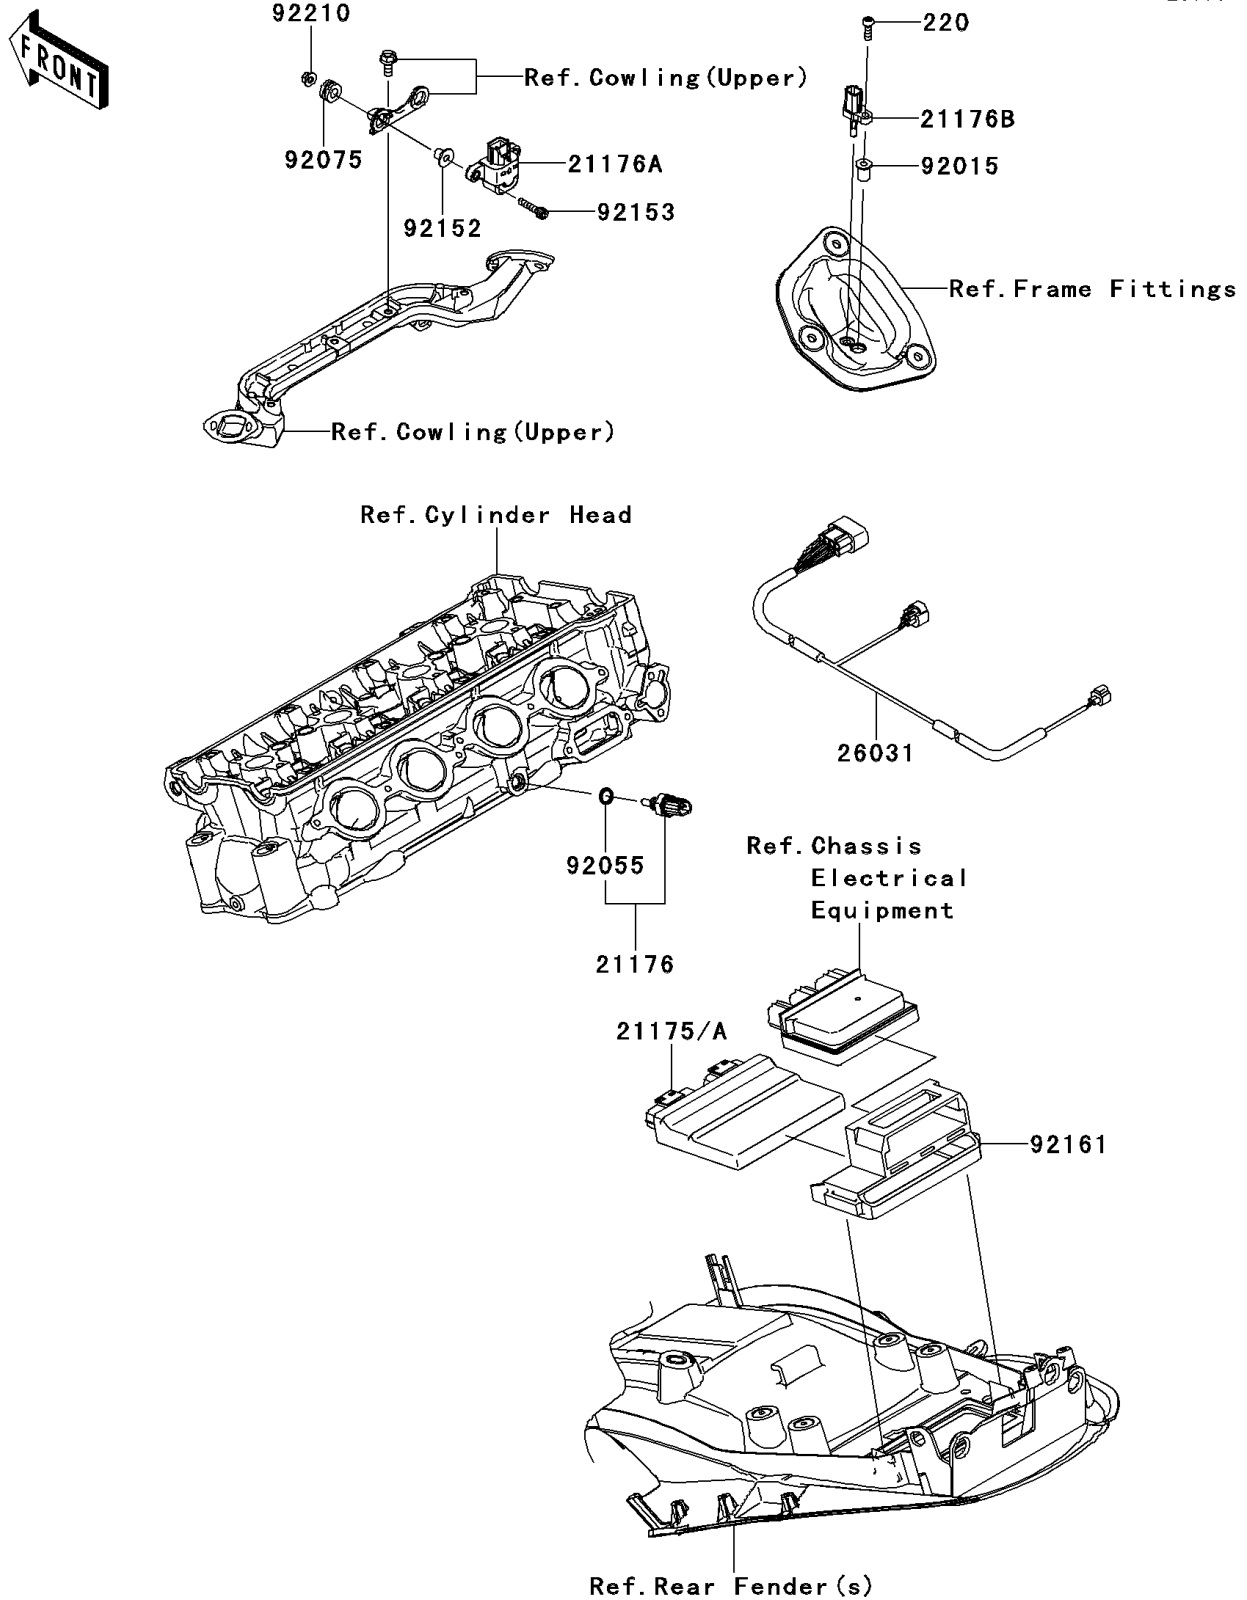

2013 NINJA® ZX™-14R ABS PARTS DIAGRAM

Fuel Injection

E1530

2013 NINJA® ZX™-14R ABS PARTS LIST

Fuel Injection

ITEM NAME	PART NUMBER	QUANTITY
SCREW-PAN-CROS,5X18 (Ref # 220)	220AB0518	1
SENSOR,WATER TEMP (Ref # 21176)	21176-0009	1
SENSOR,VEHICLE-DOWN (Ref # 21176A)	21176-0026	1
SENSOR,AIR TEMPERATURE (Ref # 21176B)	21176-0048	1
HARNESS (Ref # 26031)	26031-1221	1
NUT,WELL,5MM (Ref # 92015)	92015-1757	1
RING-O,9.5X1.9 (Ref # 92055)	92055-0016	1
DAMPER (Ref # 92075)	92075-1912	1
COLLAR (Ref # 92152)	92152-0329	1
BOLT,SOCKET,5X22 (Ref # 92153)	92153-1597	1
DAMPER,ECU (Ref # 92161)	92161-1395	1
NUT,FLANGED,5MM (Ref # 92210)	92210-0007	1
CONTROL UNIT-ELECTRONIC (Ref # 21175)	21175-0838	1
CONTROL UNIT-ELECTRONIC (Ref # 21175A)	21175-0839	1