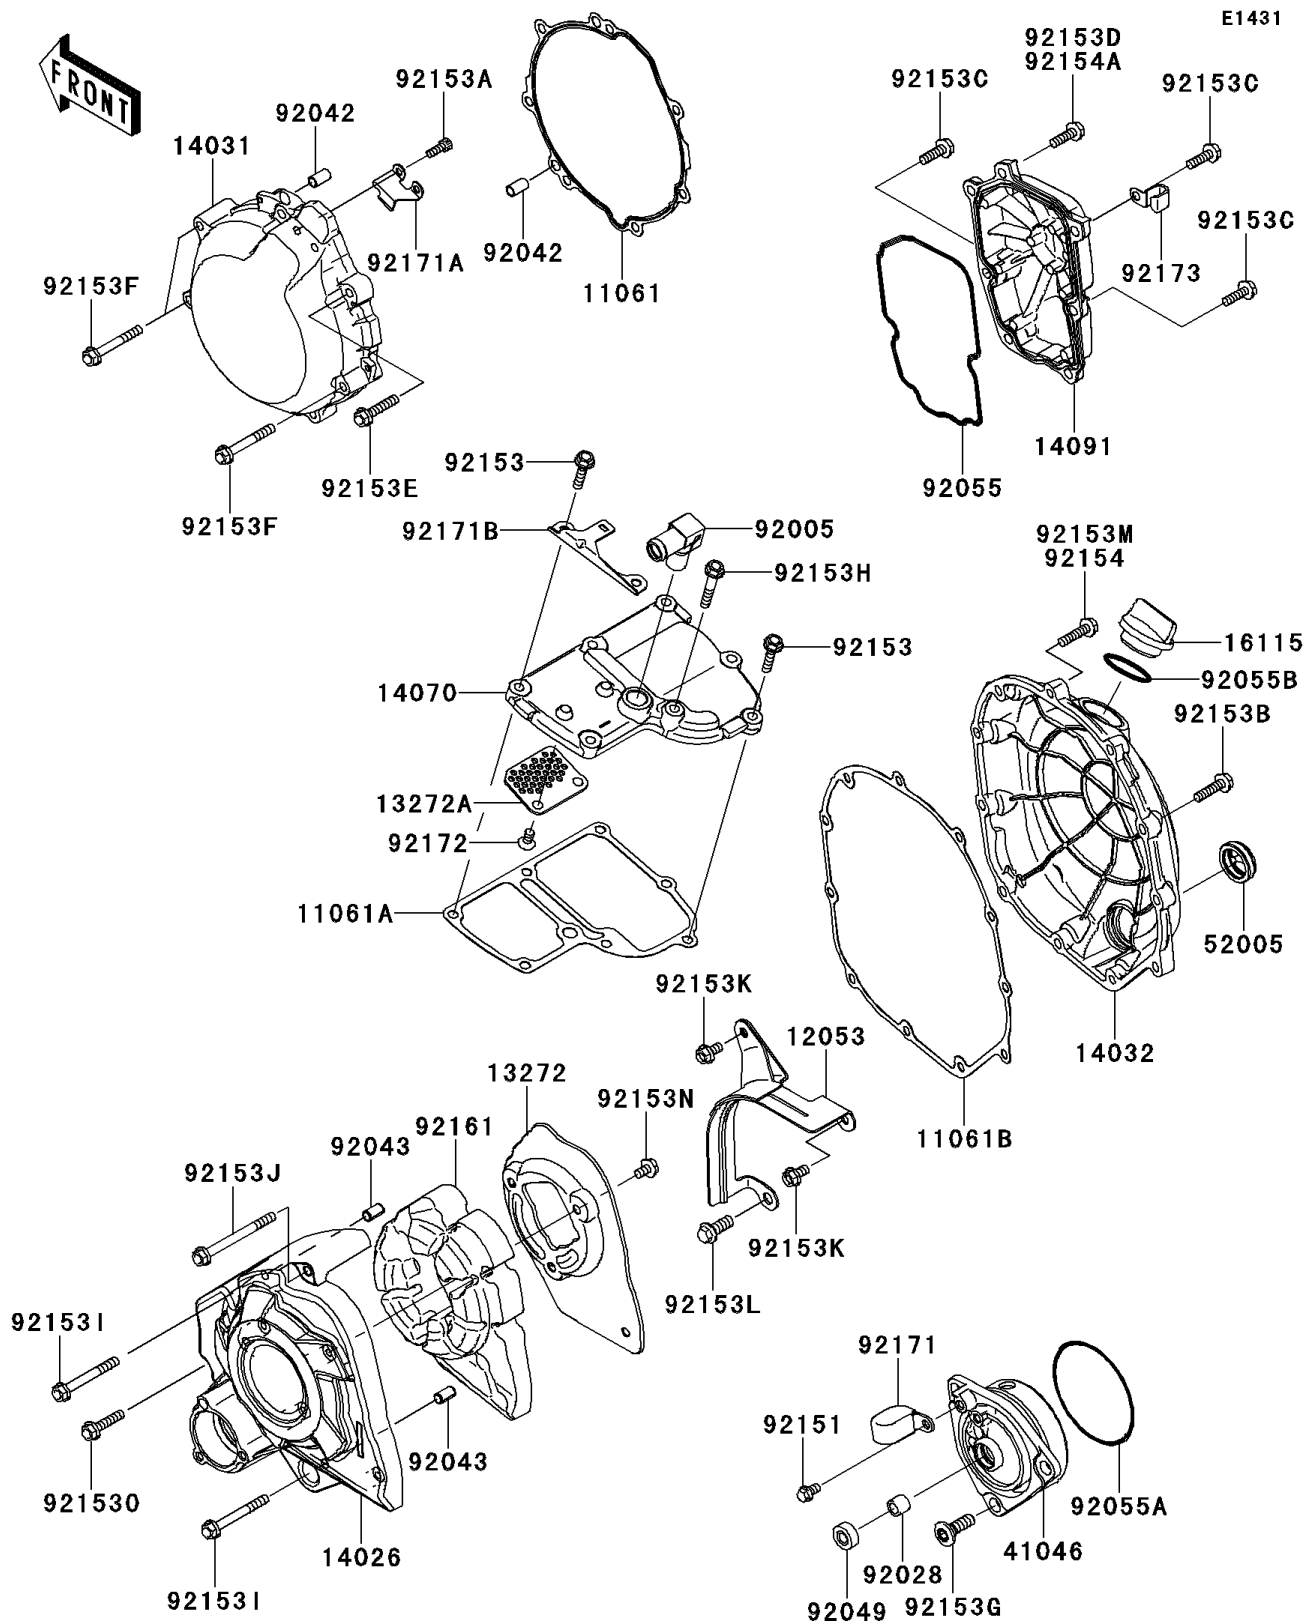

2013 NINJA® ZX™-14R ABS PARTS DIAGRAM

Engine Cover(s)

2013 NINJA® ZX™-14R ABS PARTS LIST

Engine Cover(s)

ITEM NAME	PART NUMBER	QUANTITY
GASKET,GENERATOR COVER (Ref # 11061)	11061-0197	1
GASKET,BREATHER BODY (Ref # 11061A)	11061-0808	1
GASKET,CLUTCH COVER (Ref # 11061B)	11061-0810	1
GUIDE-CHAIN (Ref # 12053)	12053-0097	1
PLATE (Ref # 13272)	13272-0037	1
PLATE (Ref # 13272A)	13272-1311	1
COVER-CHAIN (Ref # 14026)	14026-0094	1
COVER-GENERATOR (Ref # 14031)	14031-0083	1
COVER-CLUTCH (Ref # 14032)	14032-0570	1
BODY-BREATHER (Ref # 14070)	14070-0061	1
COVER,PULSER (Ref # 14091)	14091-0896	1
CAP-OIL FILLER (Ref # 16115)	16115-1009	1
HOUSING-BEARING (Ref # 41046)	41046-0574	1
GAUGE (Ref # 52005)	52005-0024	1
FITTING (Ref # 92005)	92005-0044	1
BUSHING,8X12X10 (Ref # 92028)	92028-1750	1
PIN,DOWEL,6.3X8X14 (Ref # 92042)	92042-007	1
PIN,6.2X8X14 (Ref # 92043)	92043-1263	1
SEAL-OIL (Ref # 92049)	92049-1566	1
RING-O,PULSER COVER (Ref # 92055)	92055-0086	1
RING-O,75X2.5 (Ref # 92055A)	92055-0087	1
RING-O,31.5X2.6 (Ref # 92055B)	92055-049	1
BOLT,FLANGED,6X10 (Ref # 92151)	92151-1233	1
BOLT,6X25 (Ref # 92153)	92153-1071	1
BOLT,SOCKET,5X14 (Ref # 92153A)	92153-1286	1
BOLT,FLANGED,6X25 (Ref # 92153B)	92153-1569	1
BOLT,FLANGED,6X20 (Ref # 92153C)	92153-1572	1
BOLT,FLANGED,6X20 (Ref # 92153D)	92153-1573	1
BOLT,FLANGED,6X30 (Ref # 92153E)	92153-1574	1