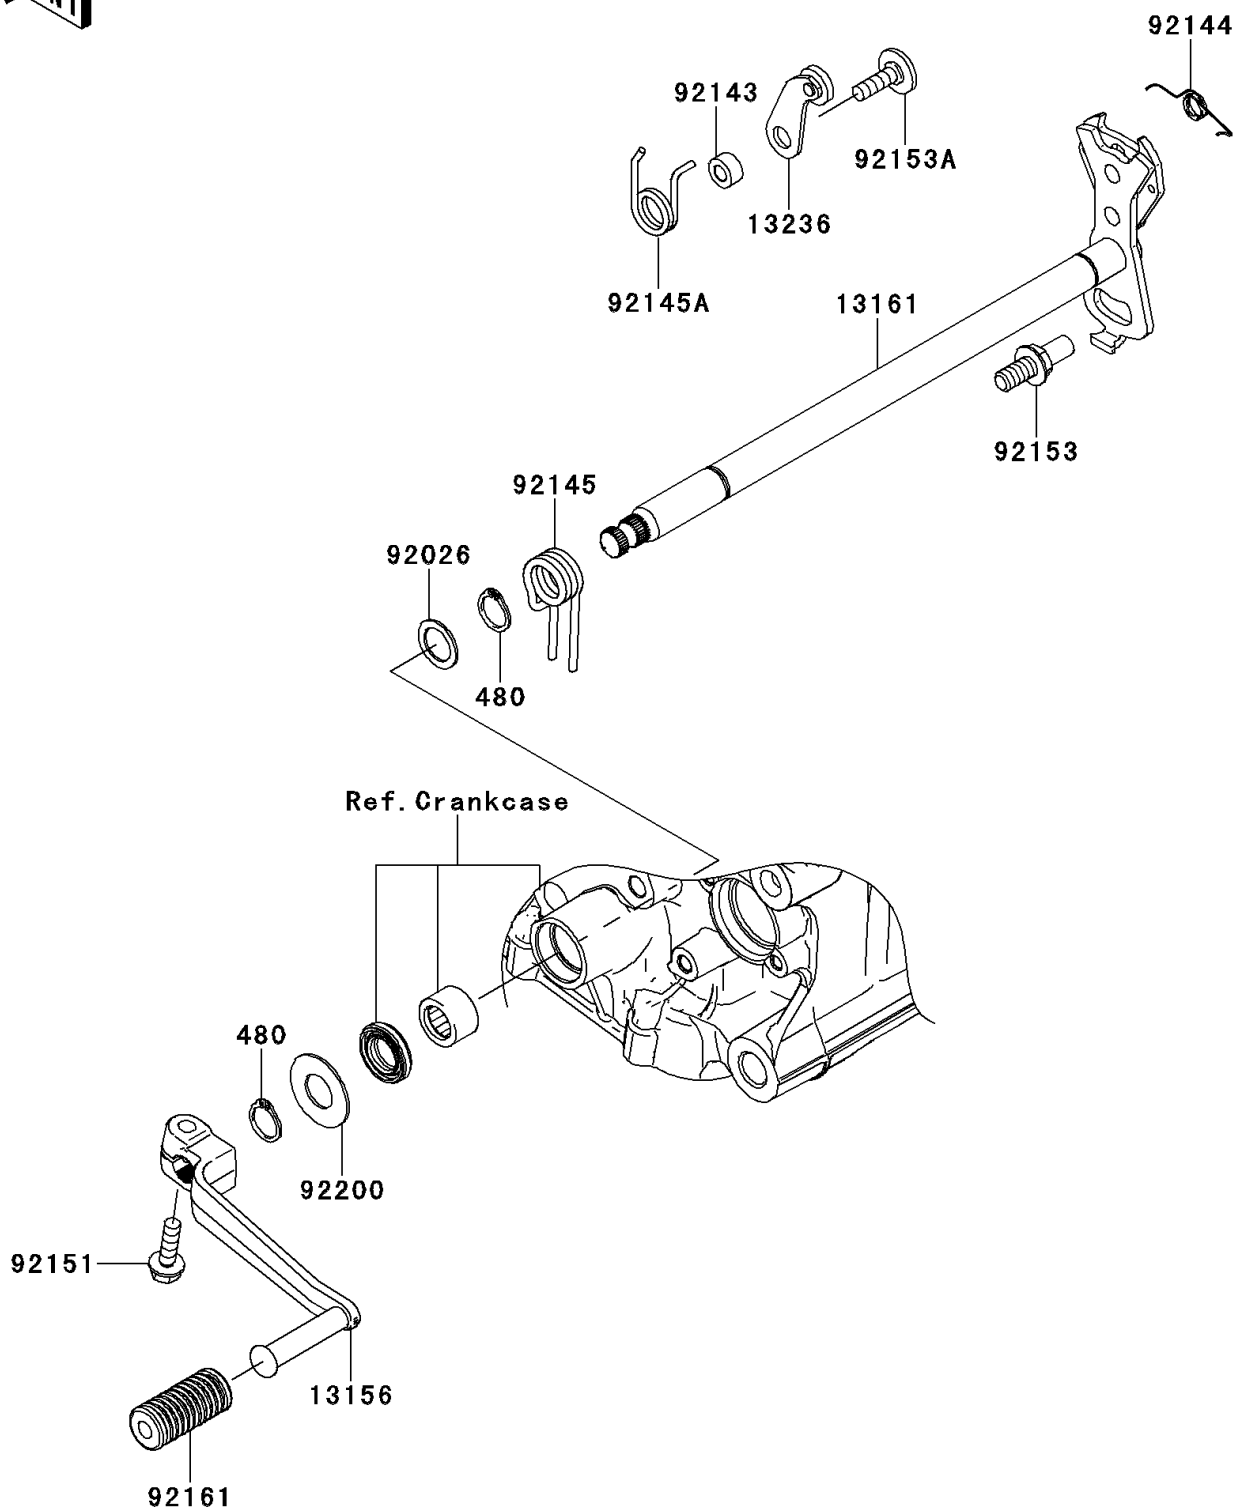

2013 NINJA® ZX™-14R ABS PARTS DIAGRAM

Gear Change Mechanism

E1370

2013 NINJA® ZX™-14R ABS PARTS LIST

Gear Change Mechanism

ITEM NAME	PART NUMBER	QUANTITY
CIRCLIP-TYPE-C,14MM (Ref # 480)	480J1400	1
LEVER-CHANGE,PEDAL (Ref # 13156)	13156-0075	1
LEVER-COMP-CHANGE SHAFT (Ref # 13161)	13161-0567	1
LEVER-COMP (Ref # 13236)	13236-1243	1
SPACER,14X20X1.0 (Ref # 92026)	92026-1534	1
COLLAR (Ref # 92143)	92143-1595	1
SPRING (Ref # 92144)	92144-1029	1
SPRING (Ref # 92145)	92145-0336	1
SPRING (Ref # 92145A)	92145-0404	1
BOLT,FLANGED,6X20 (Ref # 92151)	92151-1226	1
BOLT,RETURN SPRING (Ref # 92153)	92153-0421	1
BOLT,6X20 (Ref # 92153A)	92153-1505	1
DAMPER,CHANGE PEDAL (Ref # 92161)	92161-1300	1
WASHER (Ref # 92200)	92200-0265	1