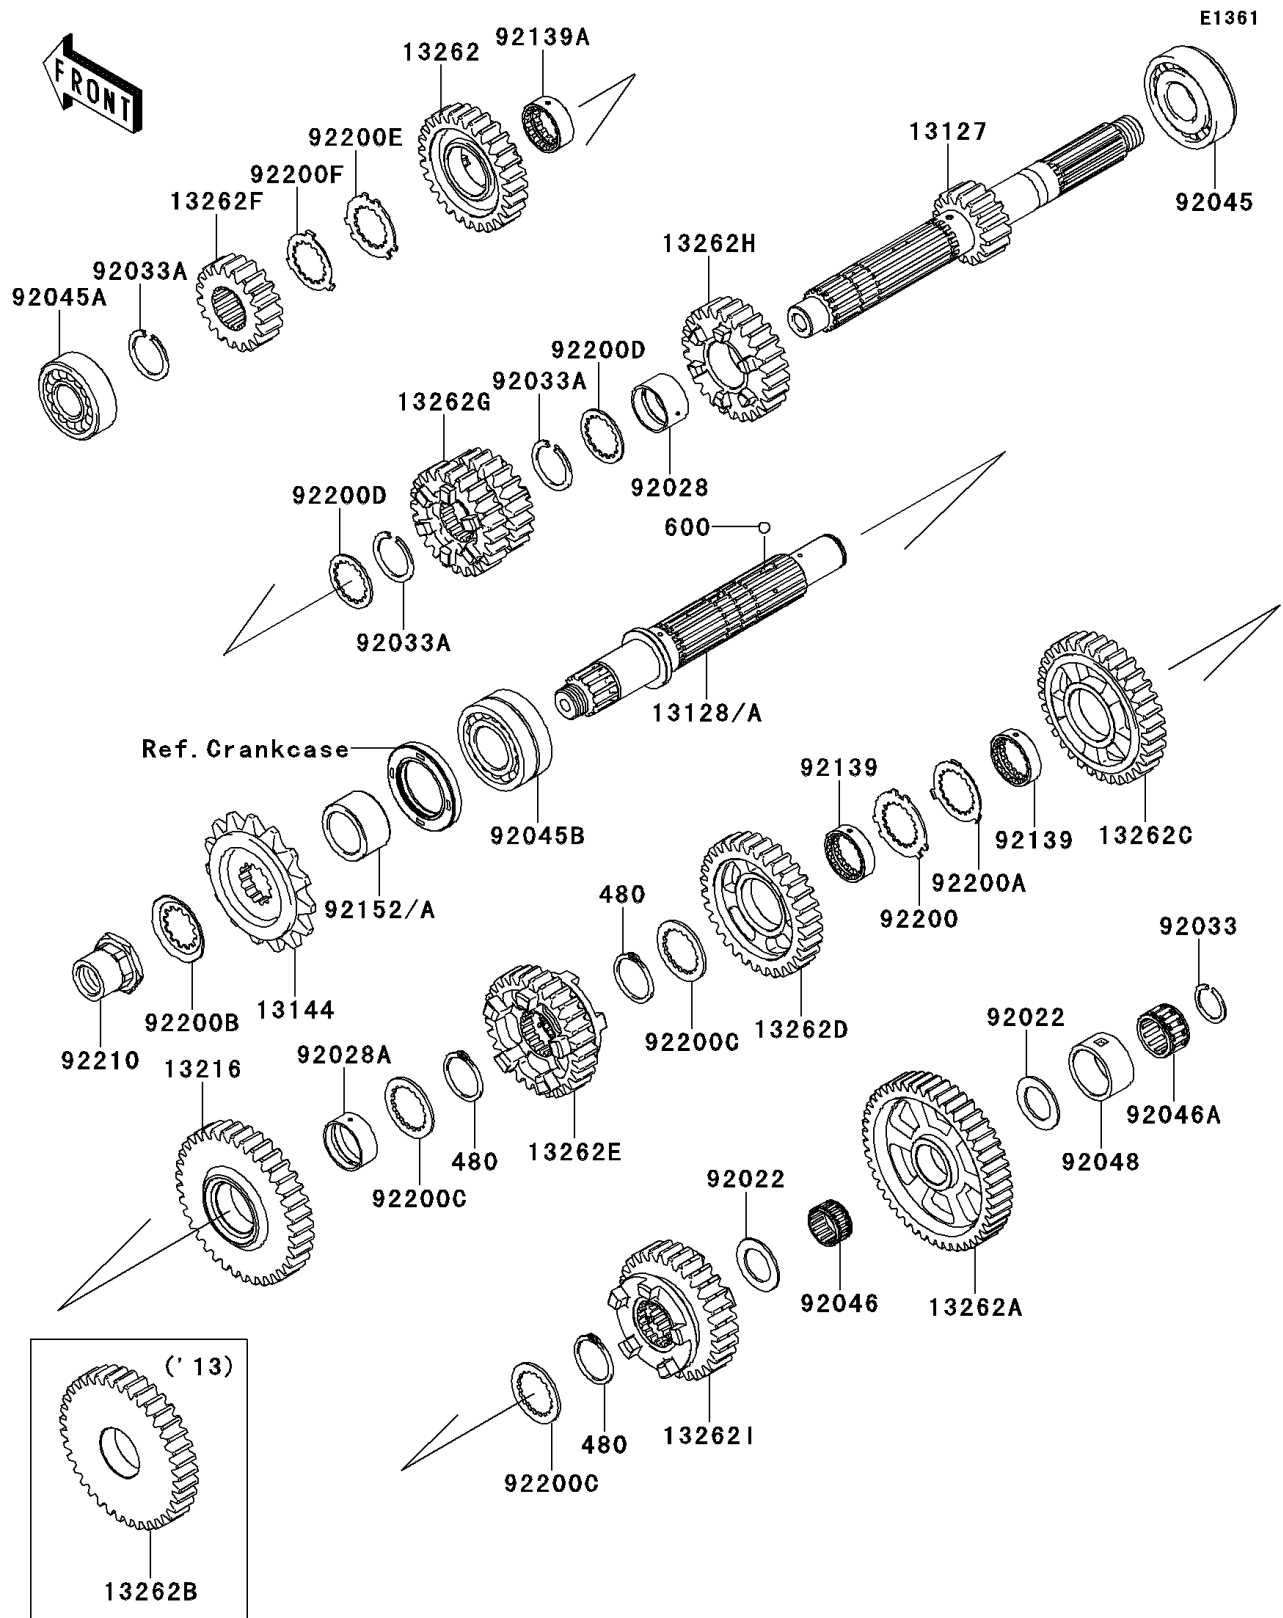

## 2013 NINJA® ZX™-14R ABS PARTS DIAGRAM

Transmission

## 2013 NINJA® ZX™-14R ABS PARTS LIST

### Transmission

ITEM NAME	PART NUMBER	QUANTITY
CIRCLIP (Ref # 480)	480J2900	1
BALL-STEEL,5/32 (Ref # 600)	600A0500	1
SHAFT-TRANSMISSION INPUT,18T (Ref # 13127)	13127-0646	1
SHAFT-TRANSMISSION OUTPUT (Ref # 13128)	13128-0677	1
SPROCKET-OUTPUT,17T (Ref # 13144)	13144-0040	1
GEAR,INPUT TOP,28T (Ref # 13262)	13262-0925	1
GEAR,OUTPUT LOW,47T (Ref # 13262A)	13262-0941	1
GEAR,OUTPUT 2ND,37T (Ref # 13262B)	13262-0942	1
GEAR,OUTPUT 3RD,34T (Ref # 13262C)	13262-0943	1
GEAR,OUTPUT 4TH,32T (Ref # 13262D)	13262-0944	1
GEAR,OUTPUT TOP,29T (Ref # 13262E)	13262-0945	1
GEAR,INPUT 2ND,19T (Ref # 13262F)	13262-0946	1
GEAR,INPUT 3RD&4TH,22T&24T (Ref # 13262G)	13262-0947	1
GEAR,INPUT 5TH,26T (Ref # 13262H)	13262-0948	1
GEAR,OUTPUT 5TH,30T (Ref # 13262I)	13262-0957	1
WASHER,22.3X35X1.6 (Ref # 92022)	92022-212	1
BUSHING (Ref # 92028)	92028-1935	1
BUSHING (Ref # 92028A)	92028-1937	1
RING-SNAP,20X25.5X1.2 (Ref # 92033)	92033-025	1
RING-SNAP,T=1.5 (Ref # 92033A)	92033-1249	1
BEARING-BALL,830045-5SH2 (Ref # 92045)	92045-0047	1
BEARING-BALL,DG2152RDDSH2 (Ref # 92045A)	92045-0048	1
BEARING-BALL,DAC2857NSSH6CS9 (Ref # 92045B)	92045-0049	1
BEARING-NEEDLE,K22X26X13 (Ref # 92046)	92046-0018	1
BEARING-NEEDLE (Ref # 92046A)	92046-0609	1
RACE (Ref # 92048)	92048-0004	1
BUSHING (Ref # 92139)	92139-0255	1
BUSHING,INPUT 6TH,GEAR (Ref # 92139A)	92139-0256	1
COLLAR (Ref # 92152)	92152-0326	1

## 2013 NINJA® ZX™-14R ABS PARTS LIST

Transmission

ITEM NAME	PART NUMBER	QUANTITY
WASHER,27.5X43X1.5 (Ref # 92200)	92200-0255	1
WASHER,27.5X39.7X1.0 (Ref # 92200A)	92200-0256	1
WASHER,23.9X45X1.0 (Ref # 92200B)	92200-0260	1
WASHER,TOOTHED,28X40X2 (Ref # 92200C)	92200-1277	1
WASHER,25.5X35.5X1.5 (Ref # 92200D)	92200-1340	1
WASHER,25.8X40.5X1.5 (Ref # 92200E)	92200-1522	1
WASHER,25.2X37.0X1.0 (Ref # 92200F)	92200-1523	1
NUT,20X1.5 (Ref # 92210)	92210-0237	1