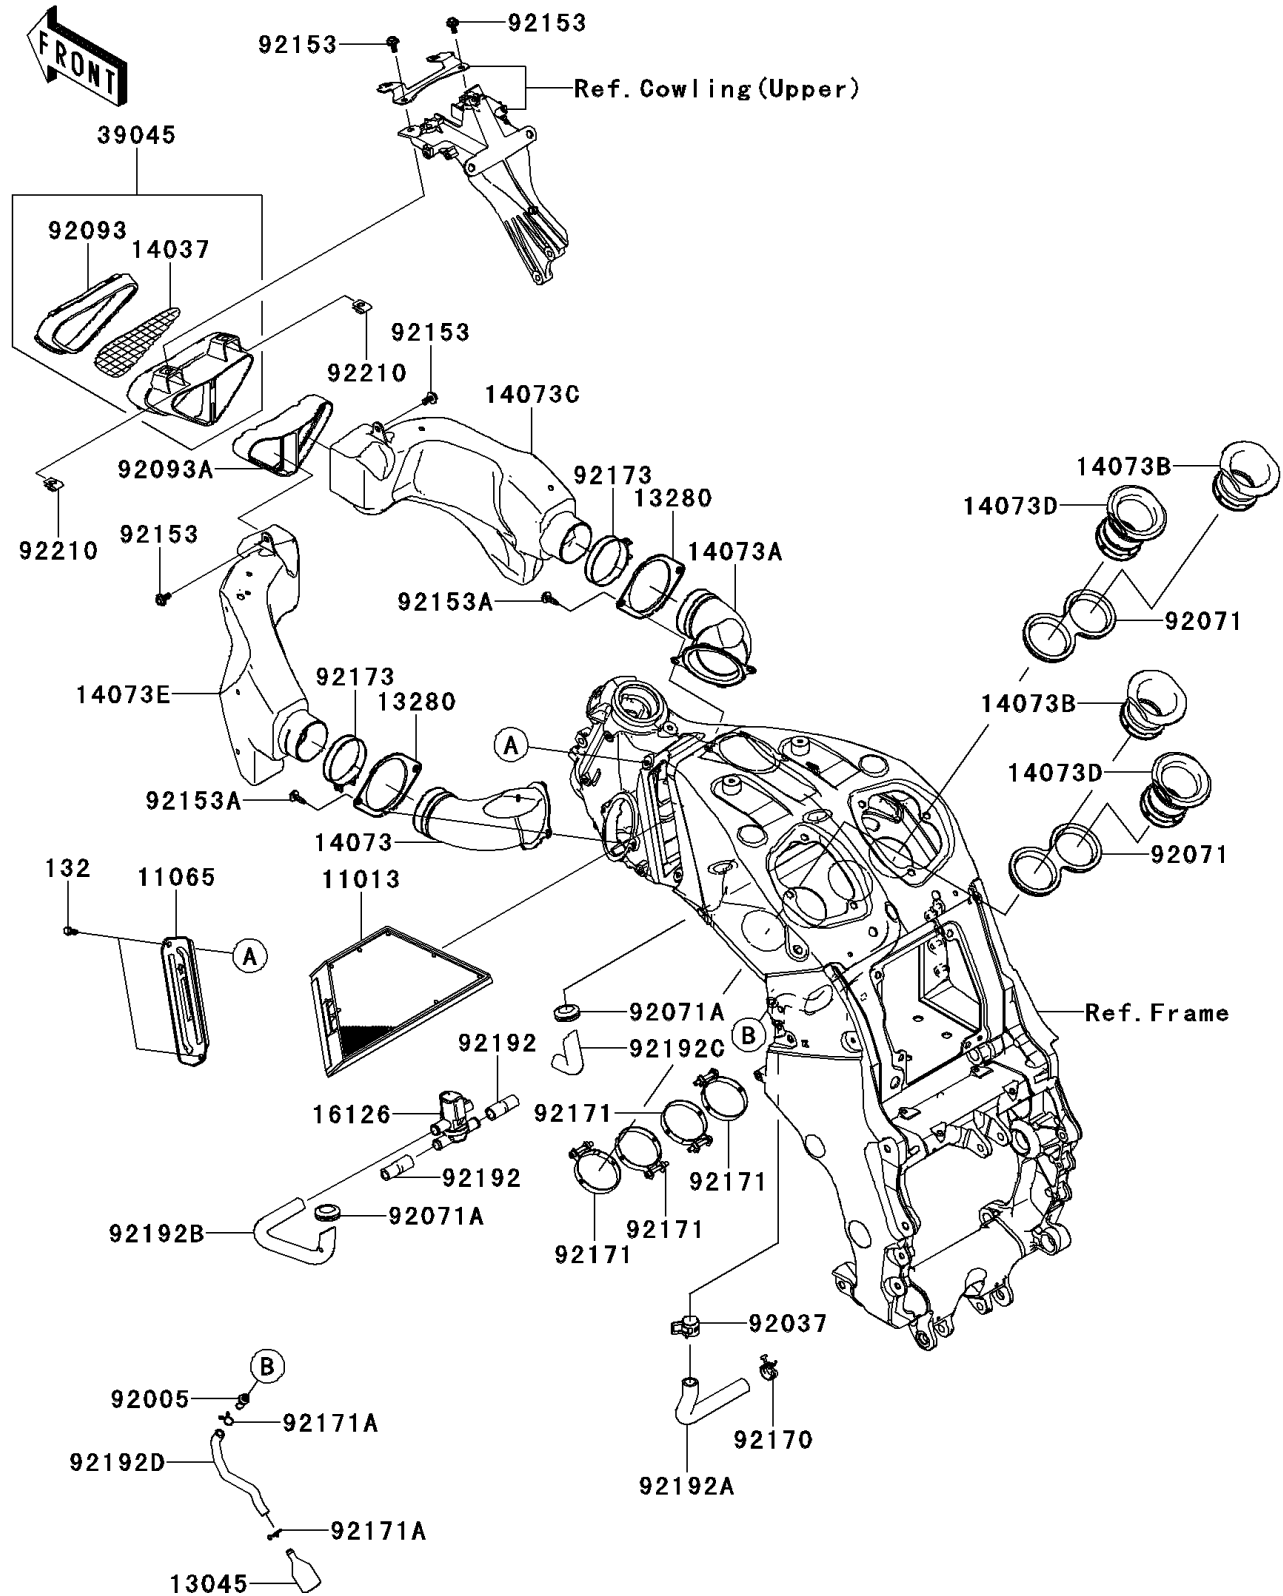

2013 NINJA® ZX™-14R ABS PARTS DIAGRAM

Air Cleaner

E1130

2013 NINJA® ZX™-14R ABS PARTS LIST

Air Cleaner

ITEM NAME	PART NUMBER	QUANTITY
BOLT-FLANGED-SMALL,6X14 (Ref # 132)	132BA0614	1
ELEMENT-AIR FILTER (Ref # 11013)	11013-0718	1
CAP (Ref # 11065)	11065-0367	1
RECEIVER-OIL (Ref # 13045)	13045-1057	1
HOLDER (Ref # 13280)	13280-0154	1
SCREEN (Ref # 14037)	14037-0044	1
DUCT, RAM-FRAME, LH (Ref # 14073)	14073-0101	1
DUCT, RAM-FRAME, RH (Ref # 14073A)	14073-0102	1
DUCT, FUNNEL (Ref # 14073B)	14073-0168	1
DUCT, RAM AIR, RH (Ref # 14073C)	14073-0732	1
DUCT, FUNNEL (Ref # 14073D)	14073-0737	1
DUCT, RAM AIR, LH (Ref # 14073E)	14073-0747	1
VALVE, AIR SWITCHING (Ref # 16126)	16126-0038	1
DUCT-ASSY, RAM AIR, FR (Ref # 39045)	39045-0016	1
FITTING (Ref # 92005)	92005-0055	1
CLAMP, HOSE CLIP (Ref # 92037)	92037-1460	1
GROMMET (Ref # 92071)	92071-0023	1
GROMMET, AIR FILTER (Ref # 92071A)	92071-1042	1
SEAL (Ref # 92093)	92093-0052	1
SEAL, RAM, DUCT (Ref # 92093A)	92093-0053	1
BOLT, UPSET-WP, 6X16 (Ref # 92153)	92153-1587	1
BOLT, SOCKET, 6X20 (Ref # 92153A)	92153-1927	1
CLAMP (Ref # 92170)	92170-1060	1
CLAMP (Ref # 92171)	92171-0677	1
CLAMP (Ref # 92171A)	92171-0721	1
CLAMP, 65MM (Ref # 92173)	92173-0080	1
TUBE, REED VALVE-ASV (Ref # 92192)	92192-0376	1
TUBE, BREATHER (Ref # 92192A)	92192-0701	1
TUBE, FITTING-ASV (Ref # 92192B)	92192-1007	1

2013 NINJA® ZX™-14R ABS PARTS LIST

Air Cleaner

ITEM NAME	PART NUMBER	QUANTITY
TUBE,FITTING-ISCV (Ref # 92192C)	92192-1008	1
TUBE,7X12X180 (Ref # 92192D)	92192-1116	1
NUT (Ref # 92210)	92210-0318	1