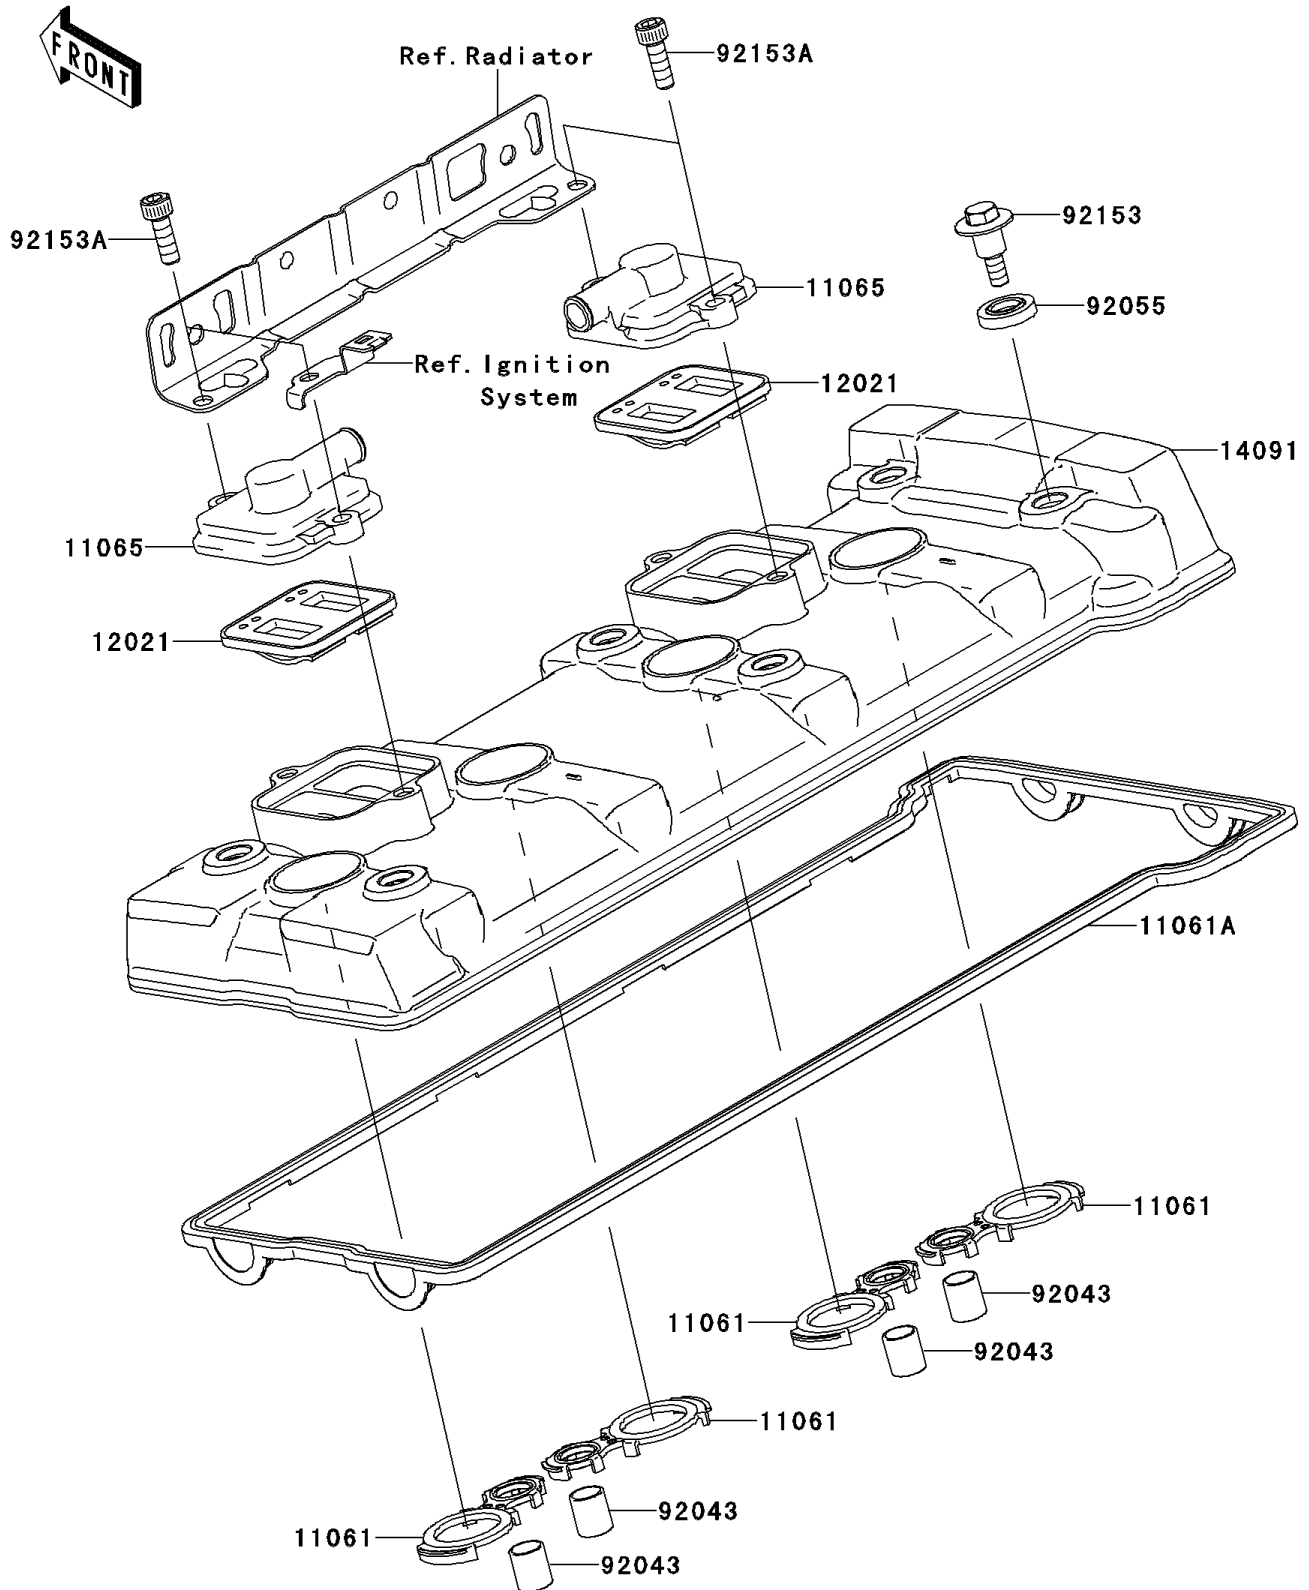

## 2013 NINJA® ZX™-14R ABS PARTS DIAGRAM

Cylinder Head Cover

E1112

## 2013 NINJA® ZX™-14R ABS PARTS LIST

Cylinder Head Cover

ITEM NAME	PART NUMBER	QUANTITY
GASKET,HEAD HOLE (Ref # 11061)	11061-0196	1
GASKET,HEAD COVER (Ref # 11061A)	11061-0738	1
CAP (Ref # 11065)	11065-1247	1
VALVE-ASSY-REED (Ref # 12021)	12021-1130	1
COVER,HEAD (Ref # 14091)	14091-1574	1
PIN,10.1X12X14 (Ref # 92043)	92043-4009	1
RING-O (Ref # 92055)	92055-0187	1
BOLT,FLANGED,6X22.5 (Ref # 92153)	92153-1016	1
BOLT,SOCKET,6X18 (Ref # 92153A)	92153-1284	1