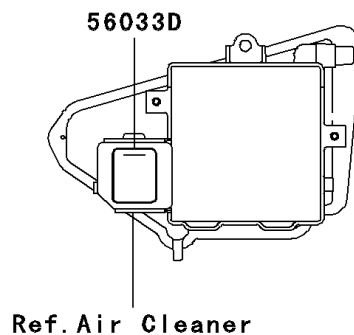

2006 Eliminator® 125 PARTS DIAGRAM

Labels

F2860

Ref. Meter (s)

56070

Ref. Side Covers/Chain Cover

Ref. Side Covers/Chain Cover

Ref. Swingarm

2006 Eliminator® 125 PARTS LIST

Labels

ITEM NAME	PART NUMBER	QUANTITY
LABEL-MANUAL,DAILY SAFETY (Ref # 56033A)	56033-1076	1
LABEL-MANUAL,OIL&OIL FILTER (Ref # 56033B)	56033-1349	1
LABEL-MANUAL,CHAIN (Ref # 56033C)	56033-1350	1
LABEL-MANUAL,BATTERY VENT (Ref # 56033D)	56033-1351	1
LABEL-SPECIFICATION,TIRE&LOAD (Ref # 56053)	56053-1060	1
LABEL-WARNING,CAUTION (Ref # 56070)	56070-1221	1
LABEL-WARNING,EVAPO (Ref # 56040)	56040-1121	1
LABEL-CERTIFICATION,EVAPO ROUT (Ref # 59461)	59461-1528	1