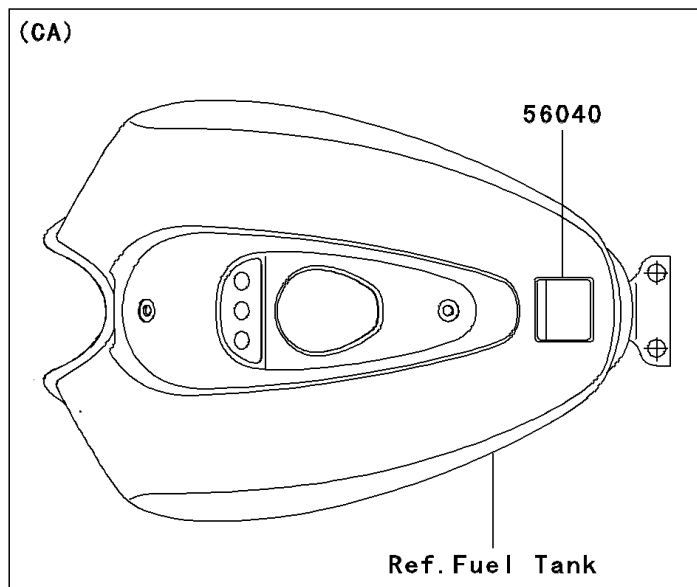

2006 Eliminator® 125 PARTS DIAGRAM

Labels

F2860

Ref. Meter (s)

56070

Ref. Side Covers/Chain Cover

Ref. Side Covers/Chain Cover

Ref. Swingarm

2006 Eliminator® 125 PARTS LIST

Labels

ITEM NAME	PART NUMBER	QUANTITY
LABEL-MANUAL,DAILY SAFETY (Ref # 56033A)	56033-1076	1
LABEL-MANUAL,OIL&OIL FILTER (Ref # 56033B)	56033-1349	1
LABEL-MANUAL,CHAIN (Ref # 56033C)	56033-1350	1
LABEL-MANUAL,BATTERY VENT (Ref # 56033D)	56033-1351	1
LABEL-SPECIFICATION,TIRE&LOAD (Ref # 56053)	56053-1060	1
LABEL-WARNING,CAUTION (Ref # 56070)	56070-1221	1
LABEL-WARNING,EVAPO (Ref # 56040)	56040-1121	1
LABEL-CERTIFICATION,EVAPO ROUT (Ref # 59461)	59461-1528	1