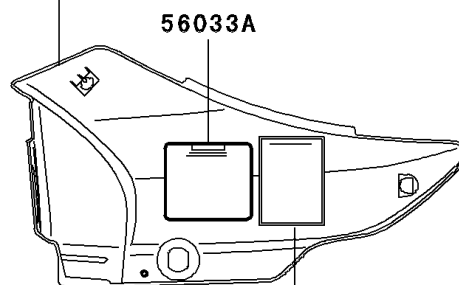

2006 Eliminator® 125 PARTS DIAGRAM

Labels

F2860

Ref. Meter (s)

56070

Ref. Side Covers/Chain Cover

Ref. Side Covers/Chain Cover

Ref. Swingarm

2006 Eliminator® 125 PARTS LIST

Labels

ITEM NAME	PART NUMBER	QUANTITY
LABEL-MANUAL,DAILY SAFETY (Ref # 56033A)	56033-1076	1
LABEL-MANUAL,OIL&OIL FILTER (Ref # 56033B)	56033-1349	1
LABEL-MANUAL,CHAIN (Ref # 56033C)	56033-1350	1
LABEL-MANUAL,BATTERY VENT (Ref # 56033D)	56033-1351	1
LABEL-SPECIFICATION,TIRE&LOAD (Ref # 56053)	56053-1060	1
LABEL-WARNING,CAUTION (Ref # 56070)	56070-1221	1
LABEL-WARNING,EVAPO (Ref # 56040)	56040-1121	1
LABEL-CERTIFICATION,EVAPO ROUT (Ref # 59461)	59461-1528	1