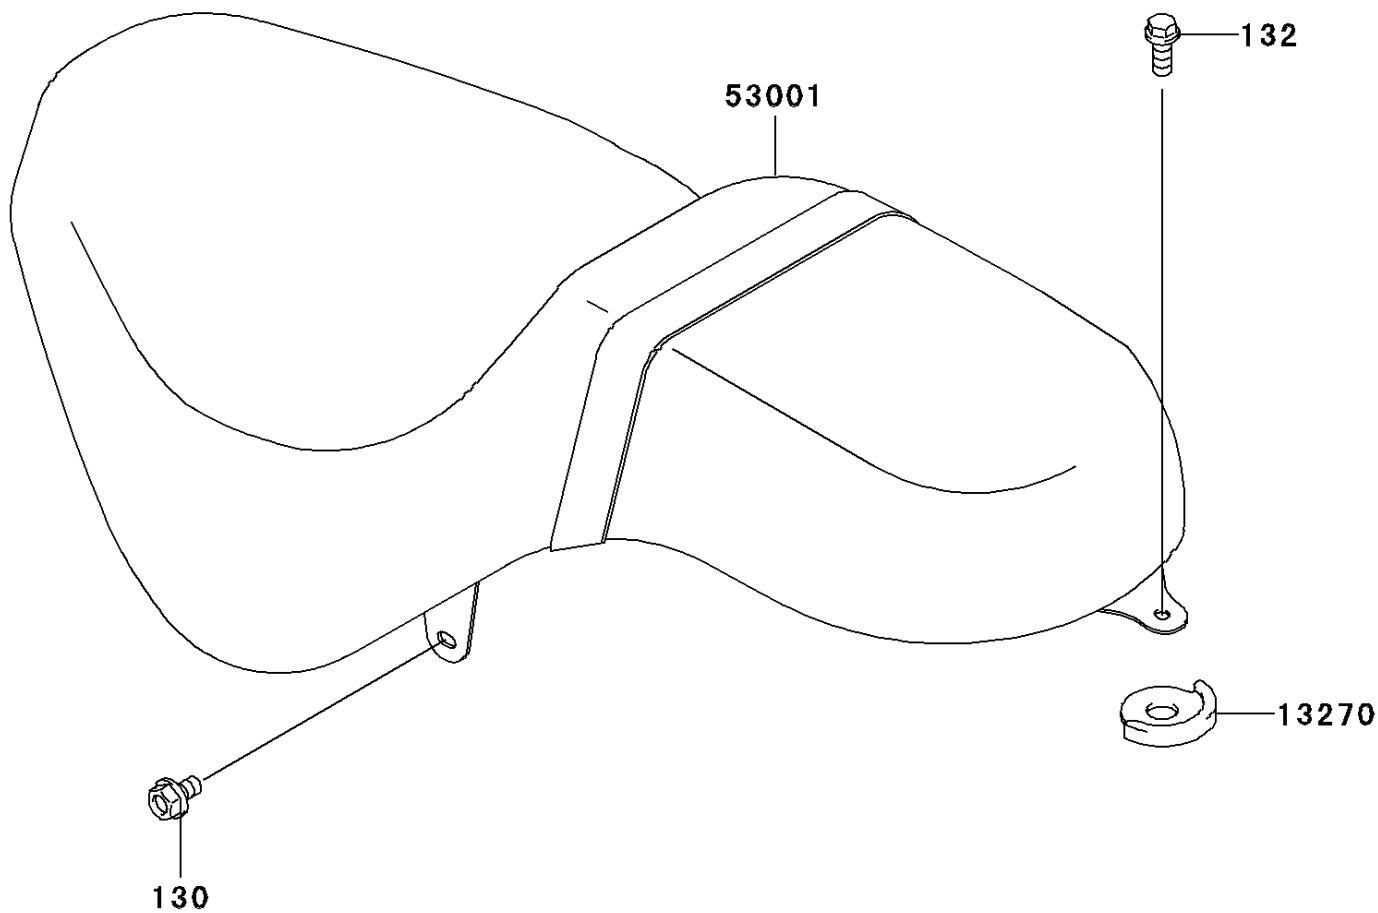

2006 Eliminator® 125 PARTS DIAGRAM

Seat

F2510

2006 Eliminator® 125 PARTS LIST

Seat

ITEM NAME	PART NUMBER	QUANTITY
BOLT-FLANGED,6X10 (Ref # 130)	130BB0610	1
BOLT-FLANGED-SMALL,6X14 (Ref # 132)	132E0614	1
PLATE,SEAT (Ref # 13270)	13270-1484	1
SEAT-ASSY,DUAL,W/BAND,BLACK (Ref # 53001)	53001-1847-MA	1