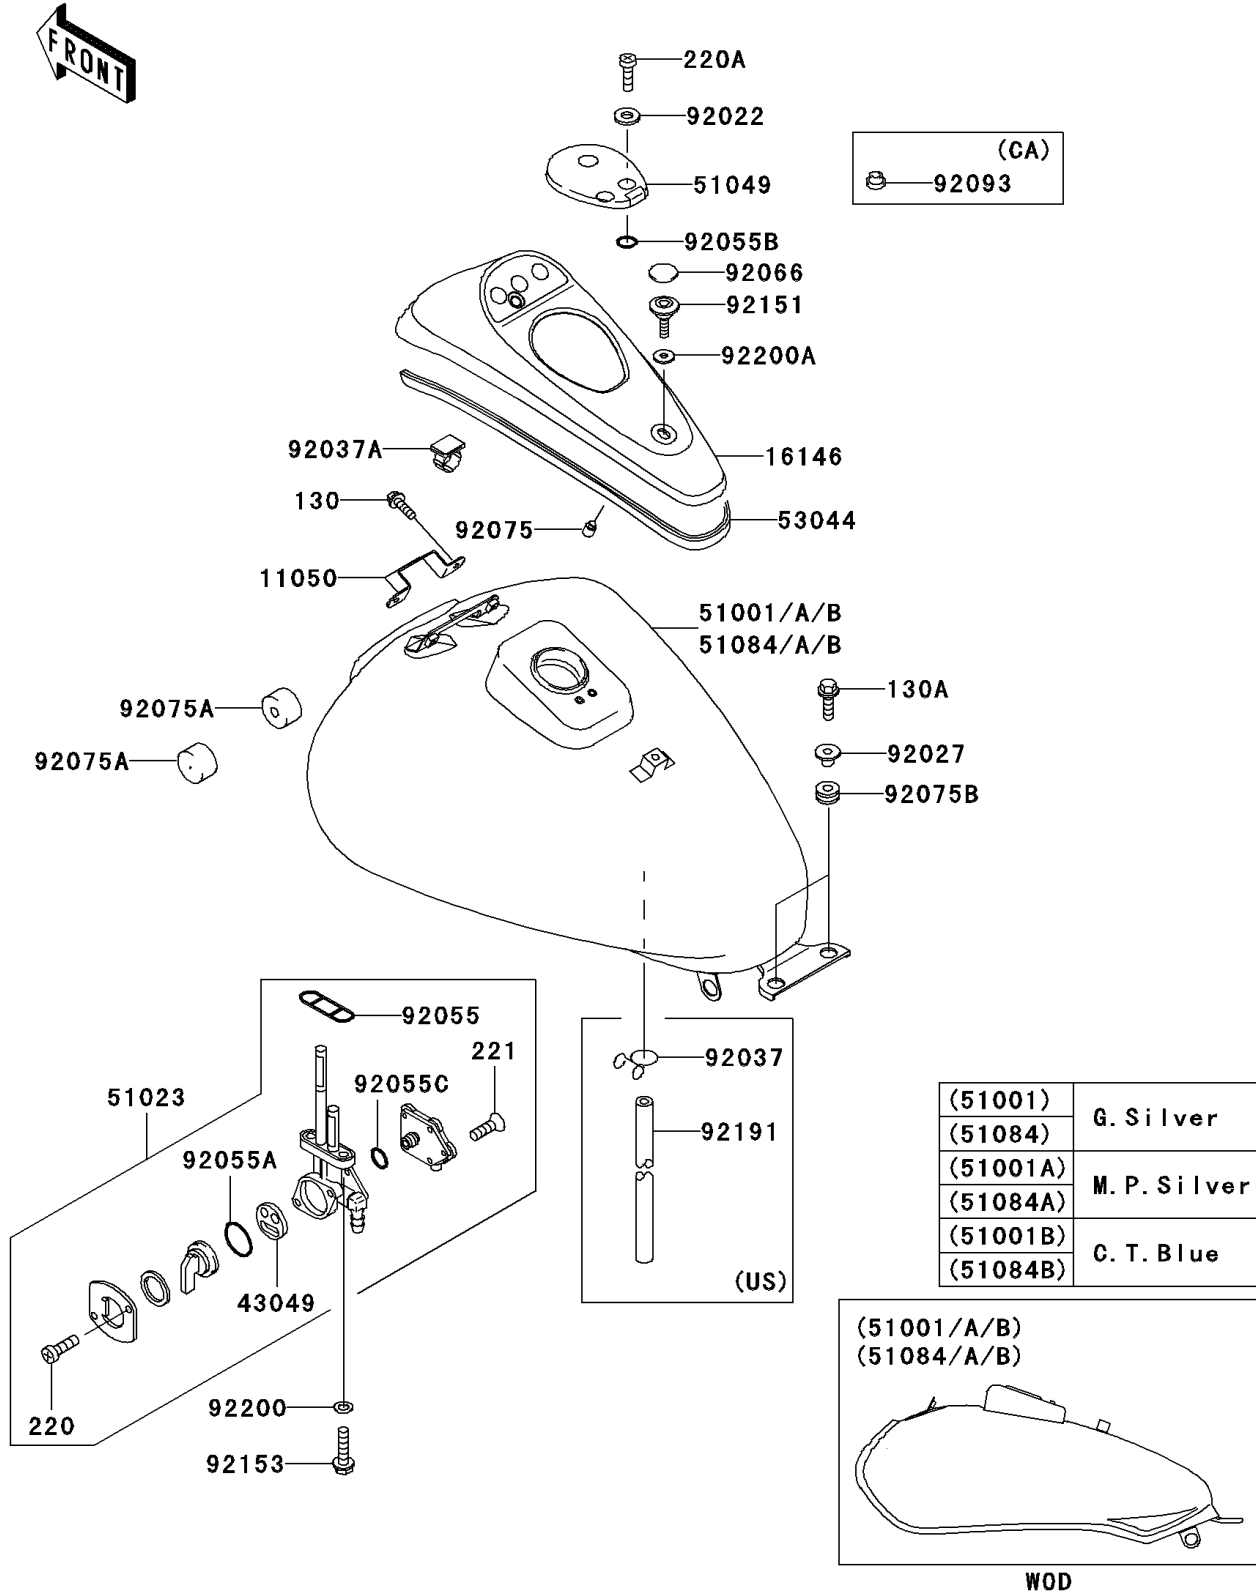

## 2006 Eliminator® 125 PARTS DIAGRAM

Fuel Tank

F2410

## 2006 Eliminator® 125 PARTS LIST

Fuel Tank

ITEM NAME	PART NUMBER	QUANTITY
BRACKET,FUEL TANK COVER (Ref # 11050)	11050-1433	1
COVER-ASSY,FUEL TANK (Ref # 16146)	16146-1190	1
PACKING,TAP VALVE (Ref # 43049)	43049-1091	1
TAP-ASSY,FUEL (Ref # 51023)	51023-1279	1
CAP-TANK,FUEL (Ref # 51049)	51049-1142	1
BOLT-FLANGED,6X12 (Ref # 130)	130BB0612	1
BOLT-FLANGED,6X20 (Ref # 130A)	130BB0620	1
SCREW-PAN-CROS,3X8 (Ref # 220)	220AA0308	1
SCREW-PAN-CROSS,5X10 (Ref # 220A)	220AA0510	1
SCREW-CSK-CROS,4X14 (Ref # 221)	221AA0414	1
TRIM,L=870 (Ref # 53044)	53044-1316	1
WASHER,5.1X10X1.0 (Ref # 92022)	92022-1977	1
COLLAR,L=13.1 (Ref # 92027)	92027-251	1
CLAMP,TUBE (Ref # 92037A)	92037-1794	1
RING-O,FUEL TAP PACKING (Ref # 92055)	92055-1112	1
RING-O,TAP LEVER (Ref # 92055A)	92055-1419	1
RING-O,ID=9 (Ref # 92055B)	92055-1552	1
RING-O (Ref # 92055C)	92055-1664	1
PLUG (Ref # 92066)	92066-1301	1
DAMPER (Ref # 92075)	92075-035	1
DAMPER,FUEL TANK (Ref # 92075A)	92075-101	1
DAMPER (Ref # 92075B)	92075-209	1
BOLT,6MM (Ref # 92151)	92151-1248	1
BOLT,FLANGED,6X25 (Ref # 92153)	92153-0514	1
WASHER,6.5X11.5X0.8 (Ref # 92200)	92200-0117	1
WASHER,9.3X18X1.6 (Ref # 92200A)	92200-1439	1
TANK-COMP-FUEL,C.T.BLUE (Ref # 51001B)	51001-1593-620	1
TANK-COMP-FUEL,C.T.BLUE (Ref # 51084B)	51084-5137-620	1
CLAMP (Ref # 92037)	92037-1712	1

## 2006 Eliminator® 125 PARTS LIST

Fuel Tank

ITEM NAME	PART NUMBER	QUANTITY
SEAL,FUEL TANK CAP (Ref # 92093)	92093-1030	1
TUBE,7X10X530 (Ref # 92191)	92191-1302	1