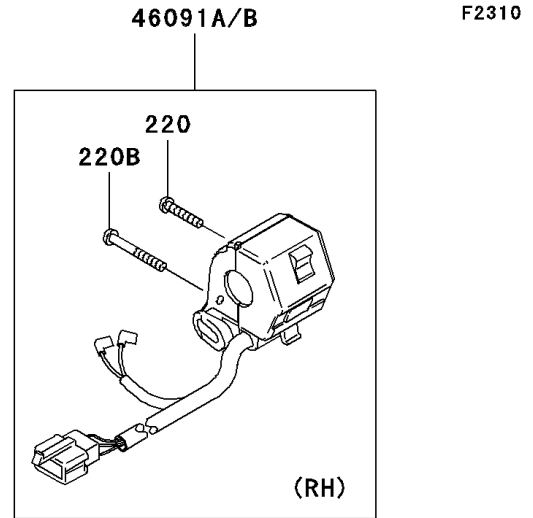

## 2006 Eliminator® 125 PARTS DIAGRAM

Handlebar

## 2006 Eliminator® 125 PARTS LIST

Handlebar

ITEM NAME	PART NUMBER	QUANTITY
BOLT-UPSET,6X22 (Ref # 112)	112BB0622	1
BOLT-SOCKET,8X30 (Ref # 120)	120CB0830	1
BOLT-FLANGED-SMALL,6X16 (Ref # 132)	132E0616	1
SCREW-PAN-CROS,5X25 (Ref # 220)	220AB0525	1
SCREW-PAN-CROSS,5X30 (Ref # 220A)	220AB0530	1
SCREW-PAN-CROSS,5X40 (Ref # 220B)	220AB0540	1
SCREW-CSK-CROS,3X16 (Ref # 221)	221AB0316	1
WASHER-PLAIN-SMALL,6MM (Ref # 410)	410AB0600	1
WASHER-SPRING,10MM (Ref # 461)	461DA1000	1
BRACKET (Ref # 11051)	11051-1679	1
WEIGHT,HANDLE (Ref # 13042)	13042-1126	1
HOLDER,CLUTCH LEVER (Ref # 13280)	13280-0105	1
SWITCH,CLUTCH,BLACK (Ref # 27010)	27010-1094	1
HANDLE (Ref # 46003)	46003-1555	1
HOLDER-HANDLE,UPP (Ref # 46012)	46012-1316	1
HOLDER-HANDLE,LWR,LH (Ref # 46012A)	46012-1324	1
HOLDER-HANDLE,LWR,RH (Ref # 46012B)	46012-1325	1
GRIP-ASSY,THROTTLE (Ref # 46019)	46019-1107	1
GRIP,LH (Ref # 46075)	46075-1080	1
LEVER-ASSY-GRIP,CLUTCH (Ref # 46076)	46076-1244	1
HOUSING-ASSY-CONTROL,LH (Ref # 46091)	46091-1768	1
LEVER-GRIP,CLUTCH (Ref # 46092)	46092-1206	1
MIRROR-ASSY,LH (Ref # 56001)	56001-1327	1
MIRROR-ASSY,RH (Ref # 56001A)	56001-1328	1
SCREW,CABLE ADJUST,8MM,BLACK (Ref # 92009)	92009-1134	1
SCREW,8X20 (Ref # 92009A)	92009-1484	1
NUT,CABLE ADJUST LOCK,8MM,BLK (Ref # 92015)	92015-1197	1
NUT,CAP,10MM (Ref # 92015A)	92015-1961	1
PLUG (Ref # 92066)	92066-1277	1

## 2006 Eliminator® 125 PARTS LIST

Handlebar

ITEM NAME	PART NUMBER	QUANTITY
BOLT,LEVER SET (Ref # 92151)	92151-1986	1
NUT,LOCK,6MM (Ref # 92210)	92210-0006	1
HOUSING-ASSY-CONTROL,RH (Ref # 46091A)	46091-1769	1
HOUSING-ASSY-CONTROL,RH (Ref # 46091B)	46091-1854	1