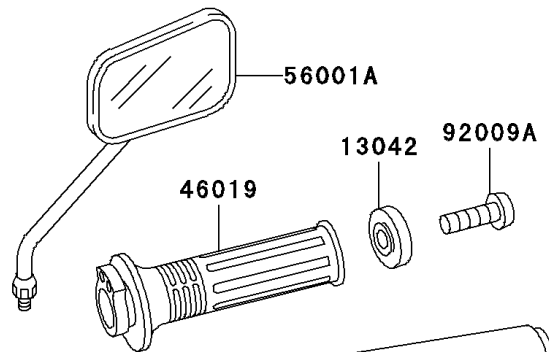

## 2006 Eliminator® 125 PARTS DIAGRAM

Handlebar

## 2006 Eliminator® 125 PARTS LIST

Handlebar

ITEM NAME	PART NUMBER	QUANTITY
BOLT-UPSET,6X22 (Ref # 112)	112BB0622	1
BOLT-SOCKET,8X30 (Ref # 120)	120CB0830	1
BOLT-FLANGED-SMALL,6X16 (Ref # 132)	132E0616	1
SCREW-PAN-CROS,5X25 (Ref # 220)	220AB0525	1
SCREW-PAN-CROSS,5X30 (Ref # 220A)	220AB0530	1
SCREW-PAN-CROSS,5X40 (Ref # 220B)	220AB0540	1
SCREW-CSK-CROS,3X16 (Ref # 221)	221AB0316	1
WASHER-PLAIN-SMALL,6MM (Ref # 410)	410AB0600	1
WASHER-SPRING,10MM (Ref # 461)	461DA1000	1
BRACKET (Ref # 11051)	11051-1679	1
WEIGHT,HANDLE (Ref # 13042)	13042-1126	1
HOLDER,CLUTCH LEVER (Ref # 13280)	13280-0105	1
SWITCH,CLUTCH,BLACK (Ref # 27010)	27010-1094	1
HANDLE (Ref # 46003)	46003-1555	1
HOLDER-HANDLE,UPP (Ref # 46012)	46012-1316	1
HOLDER-HANDLE,LWR,LH (Ref # 46012A)	46012-1324	1
HOLDER-HANDLE,LWR,RH (Ref # 46012B)	46012-1325	1
GRIP-ASSY,THROTTLE (Ref # 46019)	46019-1107	1
GRIP,LH (Ref # 46075)	46075-1080	1
LEVER-ASSY-GRIP,CLUTCH (Ref # 46076)	46076-1244	1
HOUSING-ASSY-CONTROL,LH (Ref # 46091)	46091-1768	1
LEVER-GRIP,CLUTCH (Ref # 46092)	46092-1206	1
MIRROR-ASSY,LH (Ref # 56001)	56001-1327	1
MIRROR-ASSY,RH (Ref # 56001A)	56001-1328	1
SCREW,CABLE ADJUST,8MM,BLACK (Ref # 92009)	92009-1134	1
SCREW,8X20 (Ref # 92009A)	92009-1484	1
NUT,CABLE ADJUST LOCK,8MM,BLK (Ref # 92015)	92015-1197	1
NUT,CAP,10MM (Ref # 92015A)	92015-1961	1
PLUG (Ref # 92066)	92066-1277	1

## 2006 Eliminator® 125 PARTS LIST

Handlebar

ITEM NAME	PART NUMBER	QUANTITY
BOLT,LEVER SET (Ref # 92151)	92151-1986	1
NUT,LOCK,6MM (Ref # 92210)	92210-0006	1
HOUSING-ASSY-CONTROL,RH (Ref # 46091A)	46091-1769	1
HOUSING-ASSY-CONTROL,RH (Ref # 46091B)	46091-1854	1