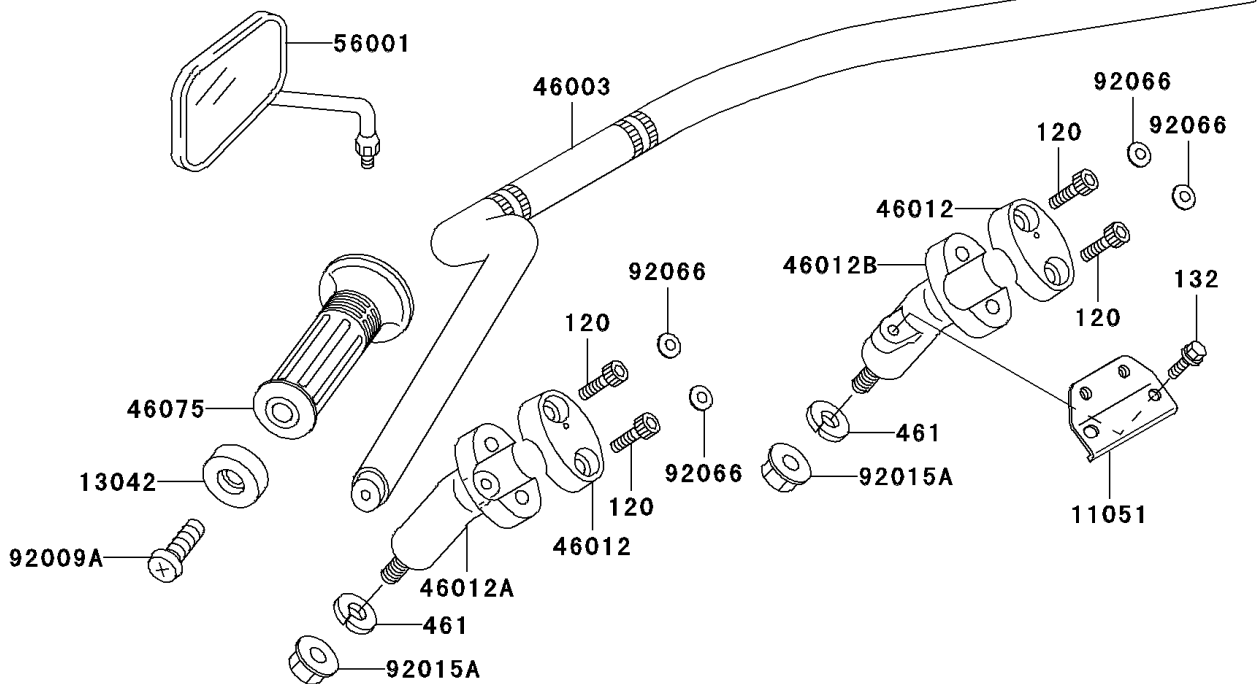

## 2006 Eliminator® 125 PARTS DIAGRAM

Handlebar

## 2006 Eliminator® 125 PARTS LIST

Handlebar

ITEM NAME	PART NUMBER	QUANTITY
BOLT-UPSET,6X22 (Ref # 112)	112BB0622	1
BOLT-SOCKET,8X30 (Ref # 120)	120CB0830	1
BOLT-FLANGED-SMALL,6X16 (Ref # 132)	132E0616	1
SCREW-PAN-CROS,5X25 (Ref # 220)	220AB0525	1
SCREW-PAN-CROSS,5X30 (Ref # 220A)	220AB0530	1
SCREW-PAN-CROSS,5X40 (Ref # 220B)	220AB0540	1
SCREW-CSK-CROS,3X16 (Ref # 221)	221AB0316	1
WASHER-PLAIN-SMALL,6MM (Ref # 410)	410AB0600	1
WASHER-SPRING,10MM (Ref # 461)	461DA1000	1
BRACKET (Ref # 11051)	11051-1679	1
WEIGHT,HANDLE (Ref # 13042)	13042-1126	1
HOLDER,CLUTCH LEVER (Ref # 13280)	13280-0105	1
SWITCH,CLUTCH,BLACK (Ref # 27010)	27010-1094	1
HANDLE (Ref # 46003)	46003-1555	1
HOLDER-HANDLE,UPP (Ref # 46012)	46012-1316	1
HOLDER-HANDLE,LWR,LH (Ref # 46012A)	46012-1324	1
HOLDER-HANDLE,LWR,RH (Ref # 46012B)	46012-1325	1
GRIP-ASSY,THROTTLE (Ref # 46019)	46019-1107	1
GRIP,LH (Ref # 46075)	46075-1080	1
LEVER-ASSY-GRIP,CLUTCH (Ref # 46076)	46076-1244	1
HOUSING-ASSY-CONTROL,LH (Ref # 46091)	46091-1768	1
LEVER-GRIP,CLUTCH (Ref # 46092)	46092-1206	1
MIRROR-ASSY,LH (Ref # 56001)	56001-1327	1
MIRROR-ASSY,RH (Ref # 56001A)	56001-1328	1
SCREW,CABLE ADJUST,8MM,BLACK (Ref # 92009)	92009-1134	1
SCREW,8X20 (Ref # 92009A)	92009-1484	1
NUT,CABLE ADJUST LOCK,8MM,BLK (Ref # 92015)	92015-1197	1
NUT,CAP,10MM (Ref # 92015A)	92015-1961	1
PLUG (Ref # 92066)	92066-1277	1

## 2006 Eliminator® 125 PARTS LIST

Handlebar

ITEM NAME	PART NUMBER	QUANTITY
BOLT,LEVER SET (Ref # 92151)	92151-1986	1
NUT,LOCK,6MM (Ref # 92210)	92210-0006	1
HOUSING-ASSY-CONTROL,RH (Ref # 46091A)	46091-1769	1
HOUSING-ASSY-CONTROL,RH (Ref # 46091B)	46091-1854	1