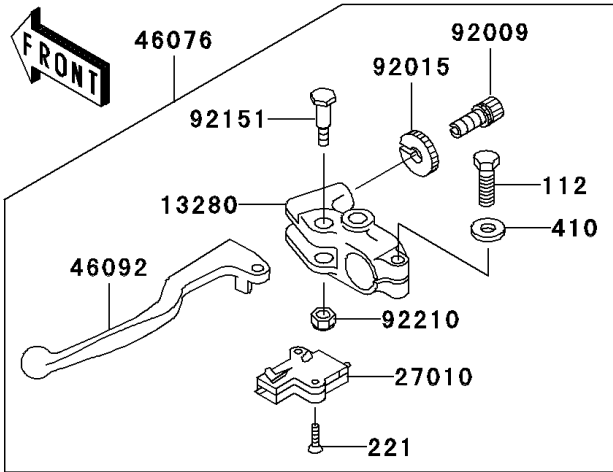

## 2006 Eliminator® 125 PARTS DIAGRAM

Handlebar

## 2006 Eliminator® 125 PARTS LIST

Handlebar

ITEM NAME	PART NUMBER	QUANTITY
BOLT-UPSET,6X22 (Ref # 112)	112BB0622	1
BOLT-SOCKET,8X30 (Ref # 120)	120CB0830	1
BOLT-FLANGED-SMALL,6X16 (Ref # 132)	132E0616	1
SCREW-PAN-CROS,5X25 (Ref # 220)	220AB0525	1
SCREW-PAN-CROSS,5X30 (Ref # 220A)	220AB0530	1
SCREW-PAN-CROSS,5X40 (Ref # 220B)	220AB0540	1
SCREW-CSK-CROS,3X16 (Ref # 221)	221AB0316	1
WASHER-PLAIN-SMALL,6MM (Ref # 410)	410AB0600	1
WASHER-SPRING,10MM (Ref # 461)	461DA1000	1
BRACKET (Ref # 11051)	11051-1679	1
WEIGHT,HANDLE (Ref # 13042)	13042-1126	1
HOLDER,CLUTCH LEVER (Ref # 13280)	13280-0105	1
SWITCH,CLUTCH,BLACK (Ref # 27010)	27010-1094	1
HANDLE (Ref # 46003)	46003-1555	1
HOLDER-HANDLE,UPP (Ref # 46012)	46012-1316	1
HOLDER-HANDLE,LWR,LH (Ref # 46012A)	46012-1324	1
HOLDER-HANDLE,LWR,RH (Ref # 46012B)	46012-1325	1
GRIP-ASSY,THROTTLE (Ref # 46019)	46019-1107	1
GRIP,LH (Ref # 46075)	46075-1080	1
LEVER-ASSY-GRIP,CLUTCH (Ref # 46076)	46076-1244	1
HOUSING-ASSY-CONTROL,LH (Ref # 46091)	46091-1768	1
LEVER-GRIP,CLUTCH (Ref # 46092)	46092-1206	1
MIRROR-ASSY,LH (Ref # 56001)	56001-1327	1
MIRROR-ASSY,RH (Ref # 56001A)	56001-1328	1
SCREW,CABLE ADJUST,8MM,BLACK (Ref # 92009)	92009-1134	1
SCREW,8X20 (Ref # 92009A)	92009-1484	1
NUT,CABLE ADJUST LOCK,8MM,BLK (Ref # 92015)	92015-1197	1
NUT,CAP,10MM (Ref # 92015A)	92015-1961	1
PLUG (Ref # 92066)	92066-1277	1

## 2006 Eliminator® 125 PARTS LIST

Handlebar

ITEM NAME	PART NUMBER	QUANTITY
BOLT,LEVER SET (Ref # 92151)	92151-1986	1
NUT,LOCK,6MM (Ref # 92210)	92210-0006	1
HOUSING-ASSY-CONTROL,RH (Ref # 46091A)	46091-1769	1
HOUSING-ASSY-CONTROL,RH (Ref # 46091B)	46091-1854	1