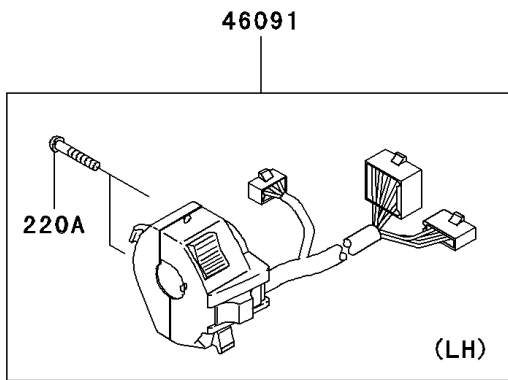

## 2006 Eliminator® 125 PARTS DIAGRAM

Handlebar

## 2006 Eliminator® 125 PARTS LIST

Handlebar

ITEM NAME	PART NUMBER	QUANTITY
BOLT-UPSET,6X22 (Ref # 112)	112BB0622	1
BOLT-SOCKET,8X30 (Ref # 120)	120CB0830	1
BOLT-FLANGED-SMALL,6X16 (Ref # 132)	132E0616	1
SCREW-PAN-CROS,5X25 (Ref # 220)	220AB0525	1
SCREW-PAN-CROSS,5X30 (Ref # 220A)	220AB0530	1
SCREW-PAN-CROSS,5X40 (Ref # 220B)	220AB0540	1
SCREW-CSK-CROS,3X16 (Ref # 221)	221AB0316	1
WASHER-PLAIN-SMALL,6MM (Ref # 410)	410AB0600	1
WASHER-SPRING,10MM (Ref # 461)	461DA1000	1
BRACKET (Ref # 11051)	11051-1679	1
WEIGHT,HANDLE (Ref # 13042)	13042-1126	1
HOLDER,CLUTCH LEVER (Ref # 13280)	13280-0105	1
SWITCH,CLUTCH,BLACK (Ref # 27010)	27010-1094	1
HANDLE (Ref # 46003)	46003-1555	1
HOLDER-HANDLE,UPP (Ref # 46012)	46012-1316	1
HOLDER-HANDLE,LWR,LH (Ref # 46012A)	46012-1324	1
HOLDER-HANDLE,LWR,RH (Ref # 46012B)	46012-1325	1
GRIP-ASSY,THROTTLE (Ref # 46019)	46019-1107	1
GRIP,LH (Ref # 46075)	46075-1080	1
LEVER-ASSY-GRIP,CLUTCH (Ref # 46076)	46076-1244	1
HOUSING-ASSY-CONTROL,LH (Ref # 46091)	46091-1768	1
LEVER-GRIP,CLUTCH (Ref # 46092)	46092-1206	1
MIRROR-ASSY,LH (Ref # 56001)	56001-1327	1
MIRROR-ASSY,RH (Ref # 56001A)	56001-1328	1
SCREW,CABLE ADJUST,8MM,BLACK (Ref # 92009)	92009-1134	1
SCREW,8X20 (Ref # 92009A)	92009-1484	1
NUT,CABLE ADJUST LOCK,8MM,BLK (Ref # 92015)	92015-1197	1
NUT,CAP,10MM (Ref # 92015A)	92015-1961	1
PLUG (Ref # 92066)	92066-1277	1

## 2006 Eliminator® 125 PARTS LIST

Handlebar

ITEM NAME	PART NUMBER	QUANTITY
BOLT,LEVER SET (Ref # 92151)	92151-1986	1
NUT,LOCK,6MM (Ref # 92210)	92210-0006	1
HOUSING-ASSY-CONTROL,RH (Ref # 46091A)	46091-1769	1
HOUSING-ASSY-CONTROL,RH (Ref # 46091B)	46091-1854	1