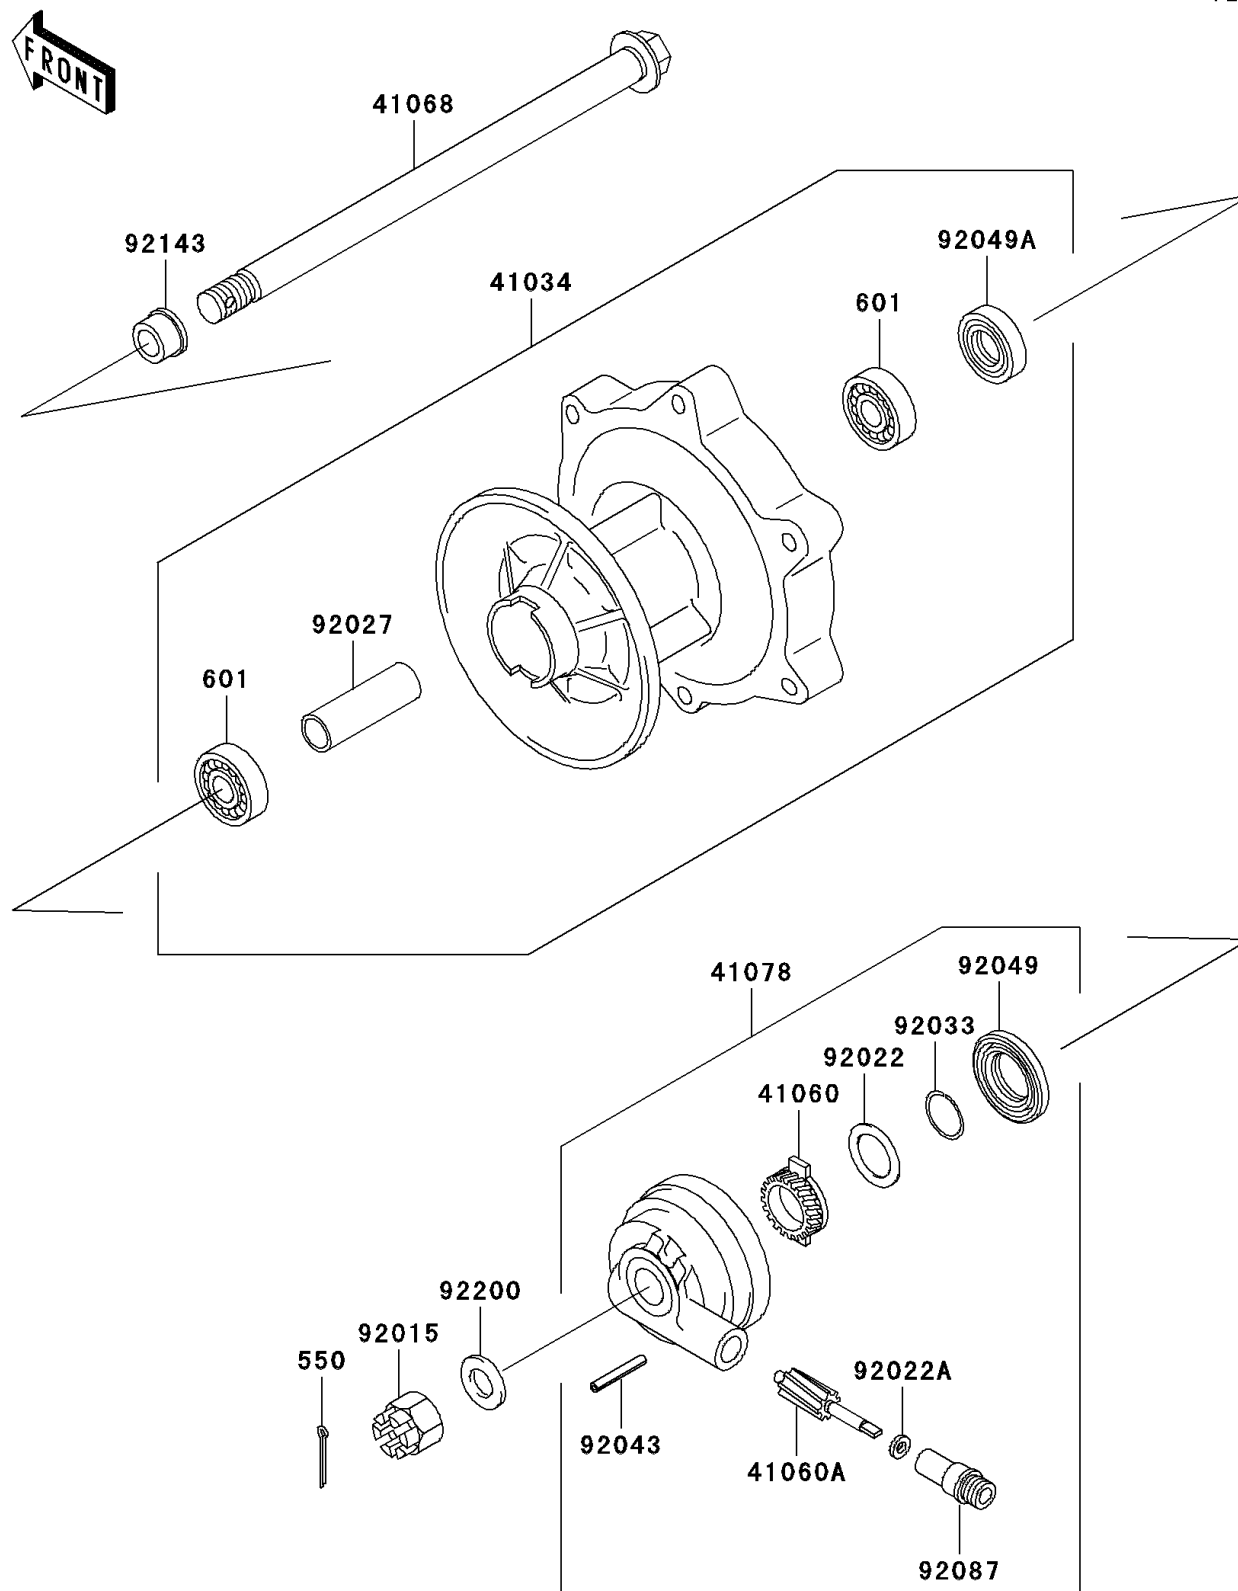

2006 Eliminator® 125 PARTS DIAGRAM

Front Wheel

F2230

2006 Eliminator® 125 PARTS LIST

Front Wheel

ITEM NAME	PART NUMBER	QUANTITY
PIN-COTTER,3X25 (Ref # 550)	550S3025	1
BEARING-BALL,#6202G (Ref # 601)	601B6202G	1
DRUM-ASSY,FRONT BRAKE (Ref # 41034)	41034-1312	1
GEAR-METER SCREW,20T (Ref # 41060)	41060-1133	1
GEAR-METER SCREW,8T (Ref # 41060A)	41060-1134	1
AXLE,FR (Ref # 41068)	41068-1421	1
CASE-ASSY-METER GEAR (Ref # 41078)	41078-1087	1
NUT,CASTLE,14MM (Ref # 92015)	92015-1765	1
WASHER,20X29X1.0 (Ref # 92022)	92022-1510	1
WASHER,5X9.5X0.8 (Ref # 92022A)	92022-1511	1
COLLAR,L=70 (Ref # 92027)	92027-1866	1
RING-SNAP,19MM (Ref # 92033)	92033-1160	1
PIN,SPRING,2X14 (Ref # 92043)	92043-1220	1
SEAL-OIL,SD42 50 6 (Ref # 92049)	92049-1173	1
SEAL-OIL,22X35X8 (Ref # 92049A)	92049-1348	1
BUSHING-METER GEAR (Ref # 92087)	92087-1051	1
COLLAR,FR AXLE,L=23.5 (Ref # 92143)	92143-1949	1
WASHER,15X30X3.2 (Ref # 92200)	92200-1366	1