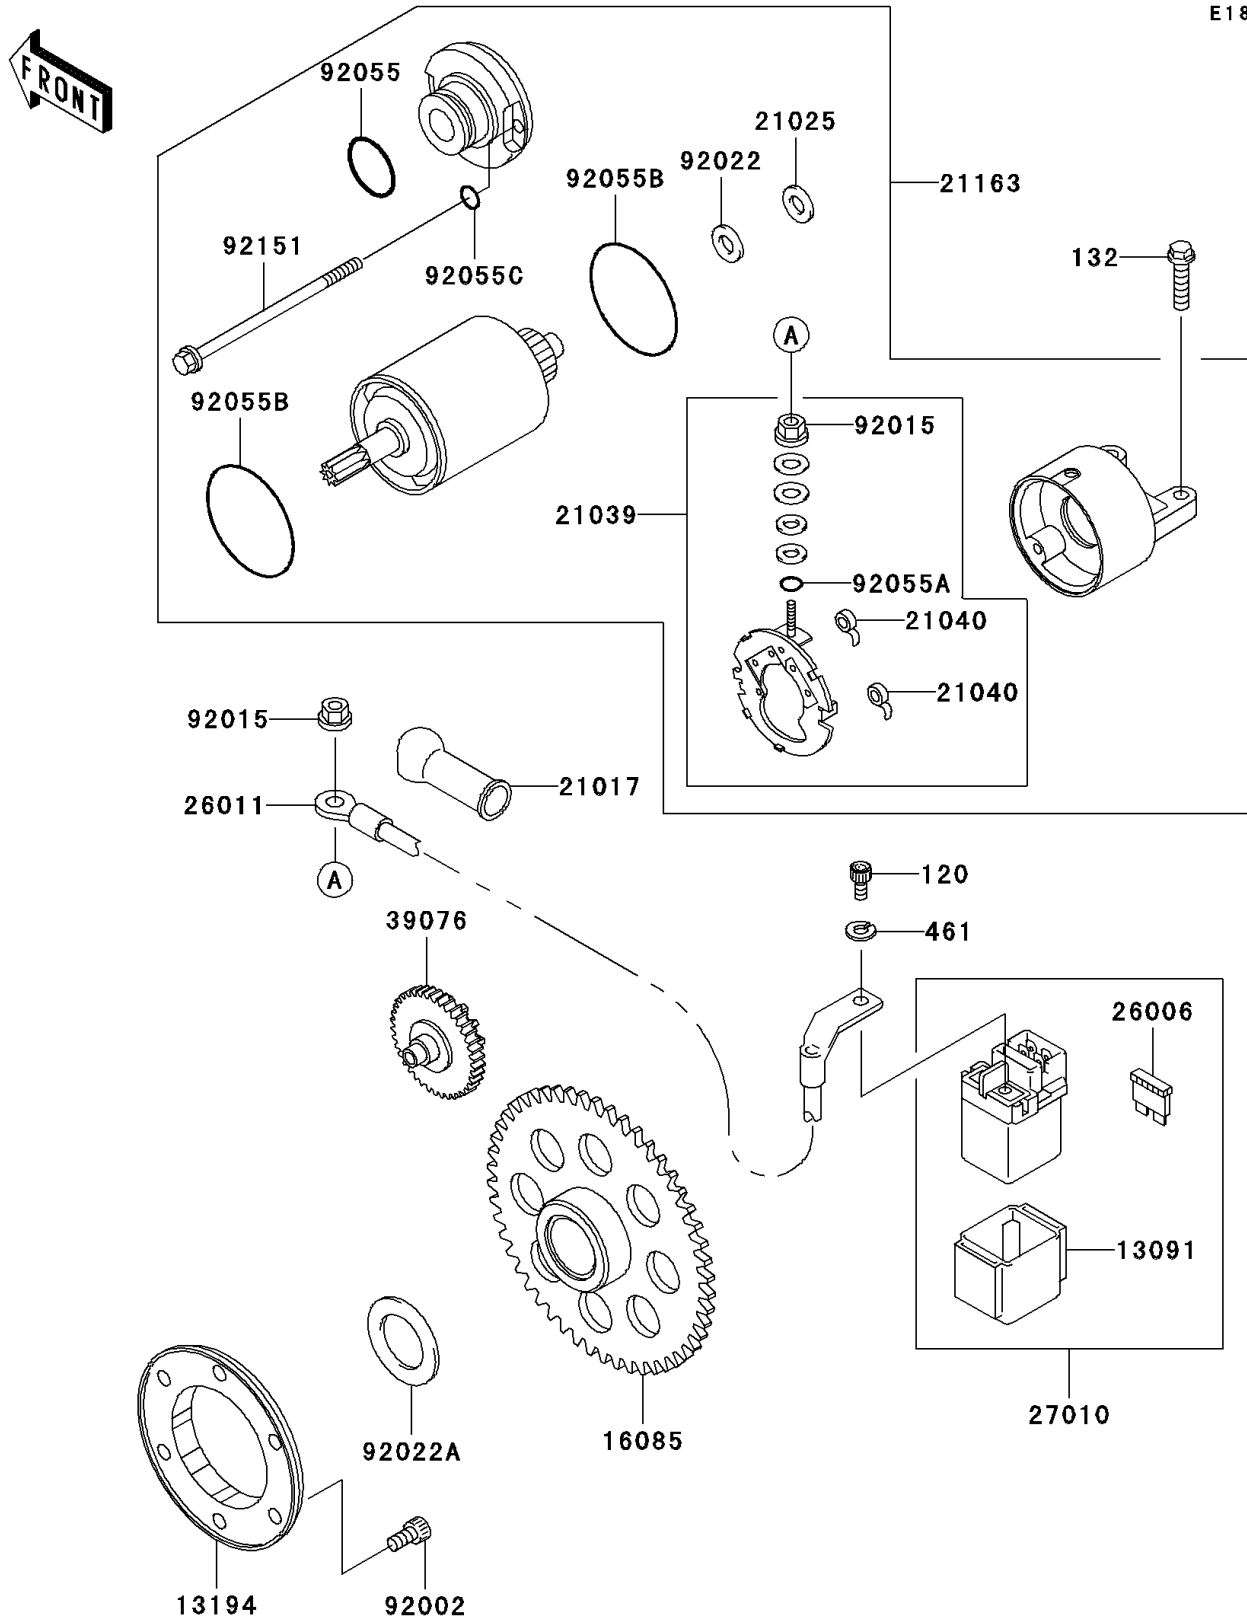

2006 Eliminator® 125 PARTS DIAGRAM

Starter Motor

E1840

2006 Eliminator® 125 PARTS LIST

Starter Motor

ITEM NAME	PART NUMBER	QUANTITY
BOLT-SOCKET,5X10 (Ref # 120)	120CB0510	1
BOLT-FLANGED-SMALL,6X25 (Ref # 132)	132BA0625	1
WASHER-SPRING,5MM,BLACK (Ref # 461)	461DB0500	1
HOLDER,MAGNETIC SWITCH (Ref # 13091)	13091-1884	1
CLUTCH-ONEWAY (Ref # 13194)	13194-1107	1
GEAR,60T (Ref # 16085)	16085-0020	1
GROMMET,STARTER TERMINAL (Ref # 21017)	21017-017	1
WASHER,9.1X18X0.2 (Ref # 21025)	21025-011	1
BRUSH (Ref # 21039)	21039-1066	1
SPRING-BRUSH (Ref # 21040)	21040-1057	1
STARTER-ELECTRIC (Ref # 21163)	21163-1278	1
FUSE,30A-G (Ref # 26006)	26006-1006	1
WIRE-LEAD,STARTER (Ref # 26011)	26011-1682	1
SWITCH,MAGNETIC (Ref # 27010)	27010-1327	1
LIMITER,STARTER IDLE (Ref # 39076)	39076-1060	1
BOLT,SOCKET,6X12 (Ref # 92002)	92002-1796	1
NUT,STARTER MOTOR (Ref # 92015)	92015-1476	1
WASHER,9.1X18X0.8 (Ref # 92022)	92022-1132	1
WASHER,22.3X35X1.6 (Ref # 92022A)	92022-212	1
RING-O (Ref # 92055)	92055-1276	1
RING-O,4.5X2.0 (Ref # 92055A)	92055-1370	1
RING-O (Ref # 92055B)	92055-1550	1
RING-O (Ref # 92055C)	92055-1551	1
BOLT (Ref # 92151)	92151-1158	1