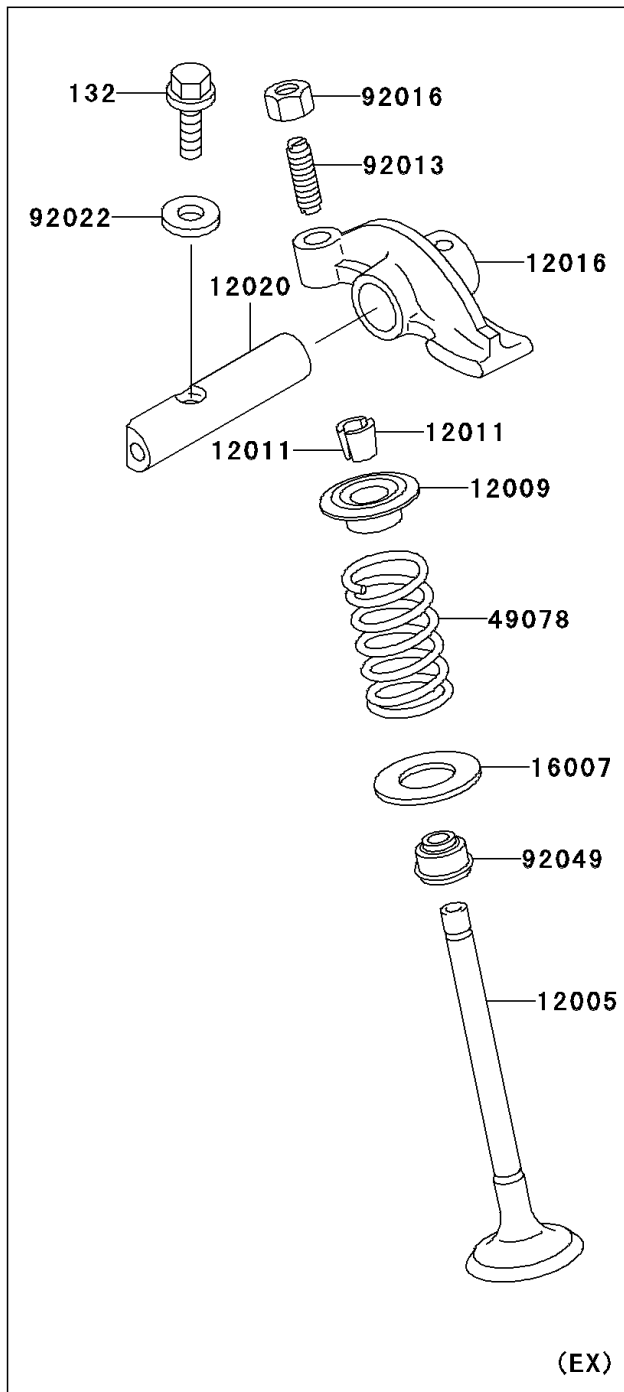

2006 Eliminator® 125 PARTS DIAGRAM

Valve(s)

E1210

2006 Eliminator® 125 PARTS LIST

Valve(s)

ITEM NAME	PART NUMBER	QUANTITY
BOLT-FLANGED-SMALL,6X25 (Ref # 132)	132BA0625	1
VALVE-INTAKE (Ref # 12004)	12004-1134	1
VALVE-EXHAUST (Ref # 12005)	12005-1262	1
RETAINER-VALVE SPRING,INTAKE (Ref # 12009)	12009-1074	1
COLLET (Ref # 12011)	12011-1053	1
ARM-ROCKER (Ref # 12016)	12016-1115	1
SHAFT-ROCKER (Ref # 12020)	12020-1074	1
SEAT-SPRING (Ref # 16007)	16007-1159	1
SPRING-ENGINE VALVE (Ref # 49078)	49078-1152	1
SCREW,6MM (Ref # 92013)	92013-009	1
NUT,6MM (Ref # 92016)	92016-061	1
WASHER,6.1X12X1 (Ref # 92022)	92022-077	1
SEAL-OIL,VSB 4.3 7.5 5.3 8.3 (Ref # 92049)	92049-1349	1