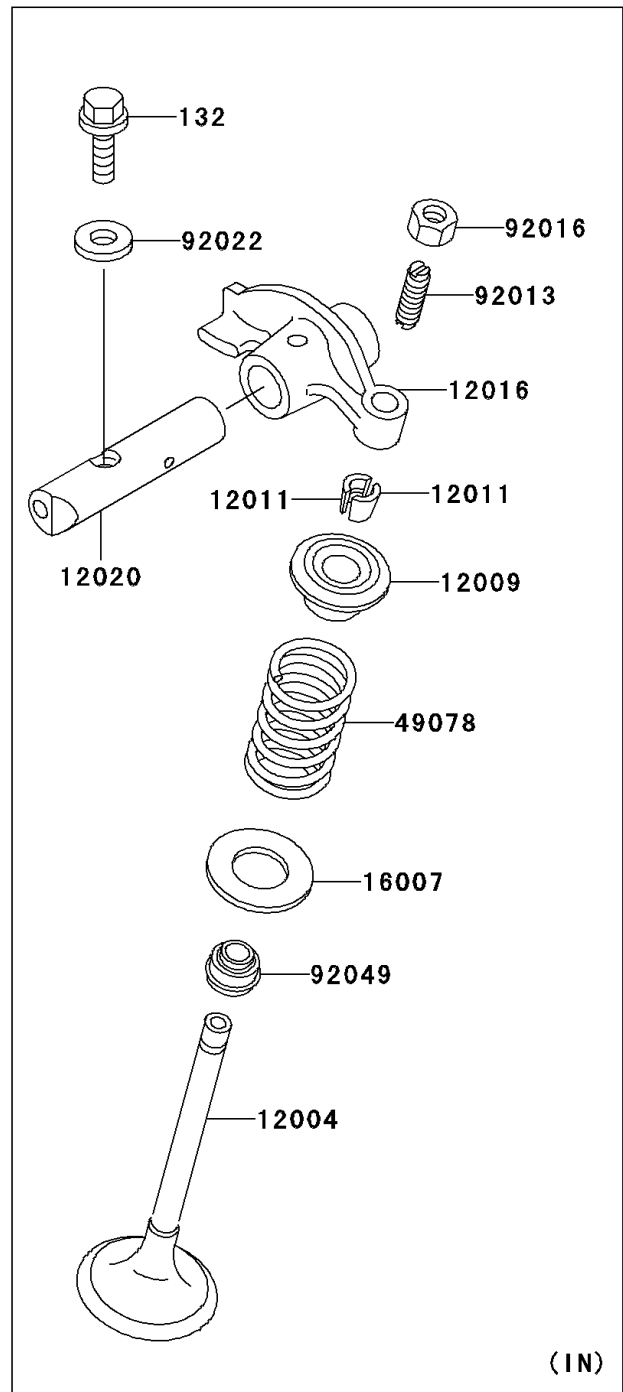

2006 Eliminator® 125 PARTS DIAGRAM

Valve(s)

E1210

2006 Eliminator® 125 PARTS LIST

Valve(s)

ITEM NAME	PART NUMBER	QUANTITY
BOLT-FLANGED-SMALL,6X25 (Ref # 132)	132BA0625	1
VALVE-INTAKE (Ref # 12004)	12004-1134	1
VALVE-EXHAUST (Ref # 12005)	12005-1262	1
RETAINER-VALVE SPRING,INTAKE (Ref # 12009)	12009-1074	1
COLLET (Ref # 12011)	12011-1053	1
ARM-ROCKER (Ref # 12016)	12016-1115	1
SHAFT-ROCKER (Ref # 12020)	12020-1074	1
SEAT-SPRING (Ref # 16007)	16007-1159	1
SPRING-ENGINE VALVE (Ref # 49078)	49078-1152	1
SCREW,6MM (Ref # 92013)	92013-009	1
NUT,6MM (Ref # 92016)	92016-061	1
WASHER,6.1X12X1 (Ref # 92022)	92022-077	1
SEAL-OIL,VSB 4.3 7.5 5.3 8.3 (Ref # 92049)	92049-1349	1