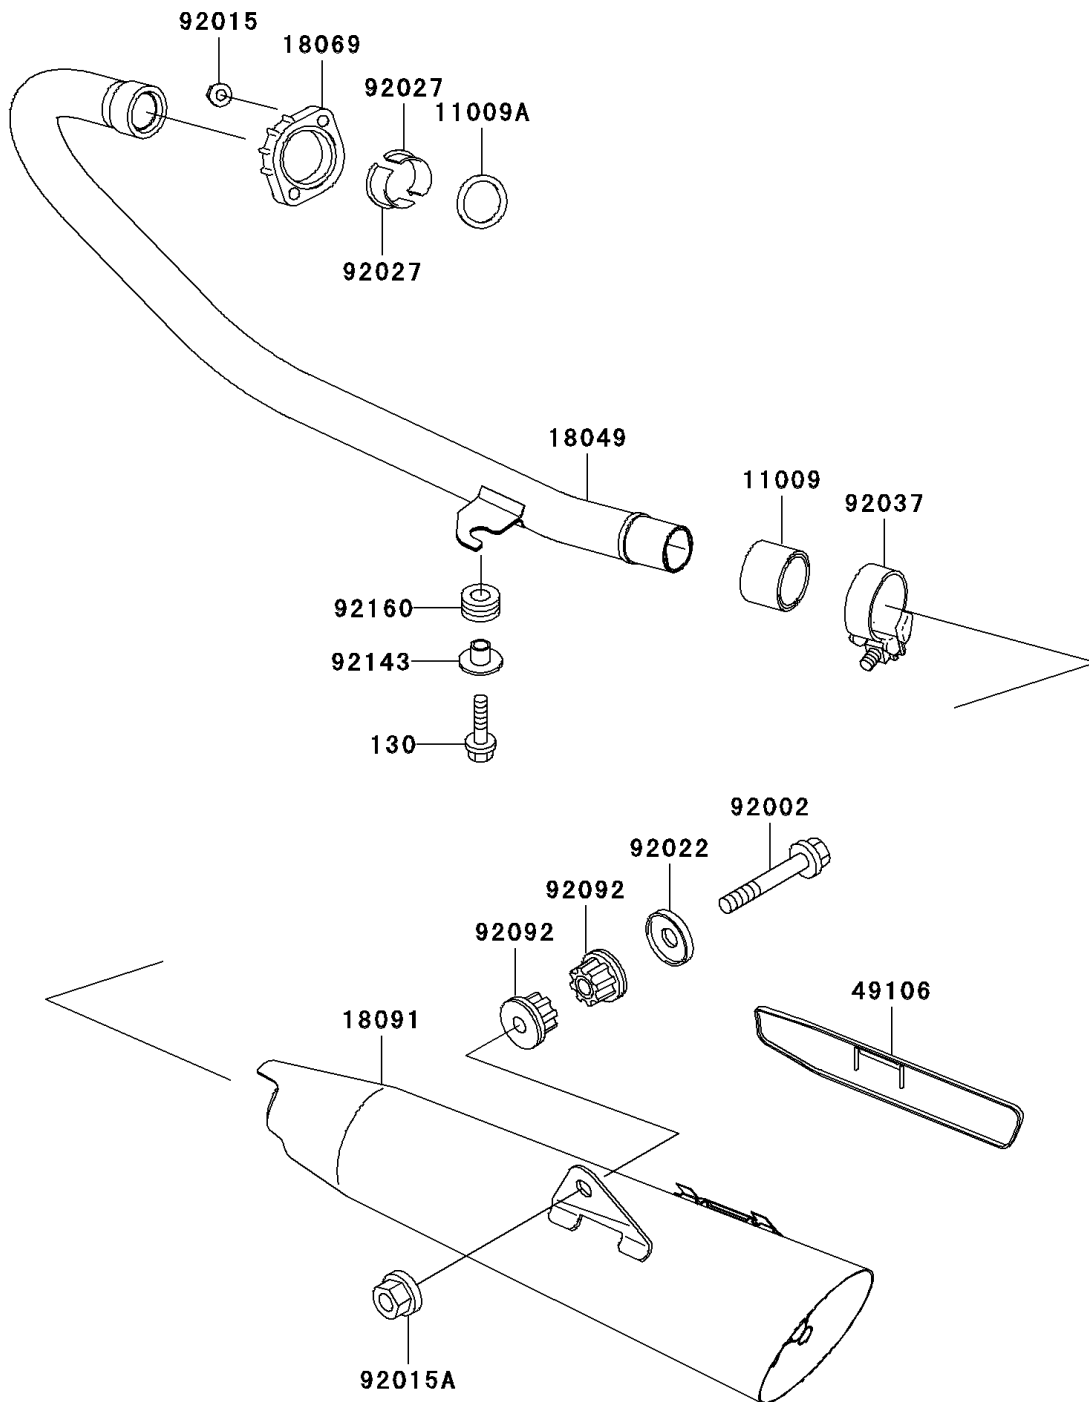

2006 Eliminator® 125 PARTS DIAGRAM

Muffler(s)

E1140

2006 Eliminator® 125 PARTS LIST

Muffler(s)

ITEM NAME	PART NUMBER	QUANTITY
BOLT-FLANGED,6X22 (Ref # 130)	130BB0622	1
GASKET,EXHAUST PIPE CONNECTING (Ref # 11009)	11009-1667	1
GASKET,EXHAUST PIPE HOLDER (Ref # 11009A)	11009-1866	1
PIPE-EXHAUST (Ref # 18049)	18049-1890	1
HOLDER-EXHAUST PIPE (Ref # 18069)	18069-1014	1
BODY-COMP-MUFFLER (Ref # 18091)	18091-0438	1
COVER-MUFFLER (Ref # 49106)	49106-1239	1
BOLT,10X55 (Ref # 92002)	92002-1826	1
NUT,CAP,8MM (Ref # 92015)	92015-1371	1
NUT,FLANGED,10MM (Ref # 92015A)	92015-1387	1
WASHER (Ref # 92022)	92022-289	1
COLLAR,L=14.5 (Ref # 92027)	92027-1142	1
CLAMP,42MM (Ref # 92037)	92037-1349	1
BUSHING-RUBBER,MUFFLER (Ref # 92092)	92092-1013	1
COLLAR (Ref # 92143)	92143-1353	1
DAMPER (Ref # 92160)	92160-1895	1