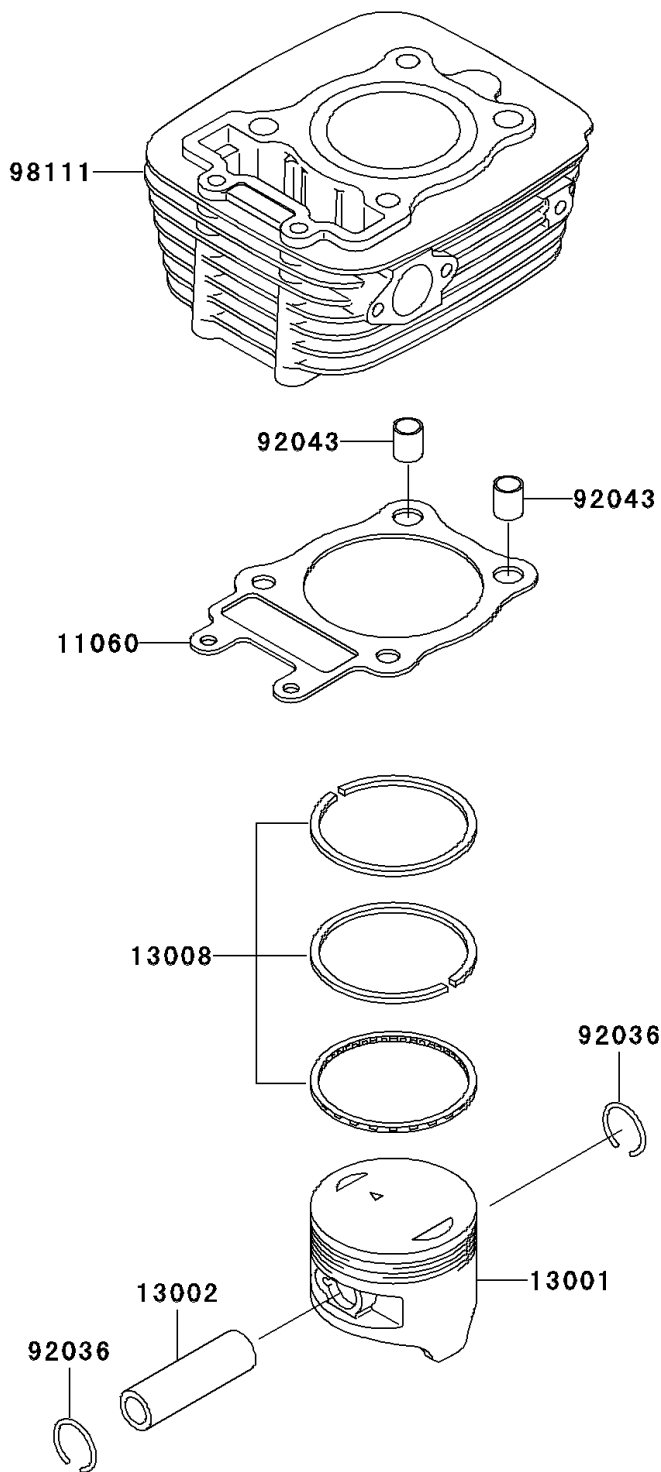

2006 Eliminator® 125 PARTS DIAGRAM

Cylinder/Piston(s)

E1120

2006 Eliminator® 125 PARTS LIST

Cylinder/Piston(s)

ITEM NAME	PART NUMBER	QUANTITY
GASKET,CYLINDER BASE (Ref # 11060)	11060-1762	1
PISTON-ENGINE,STD (Ref # 13001)	13001-1474	1
PIN-PISTON (Ref # 13002)	13002-1051	1
RING-SET-PISTON (Ref # 13008)	13008-1171	1
RING-SNAP (Ref # 92036)	92036-005	1
PIN,12X14 (Ref # 92043)	92043-4009	1
CYLINDER-COMP-ENGINE (Ref # 98111)	98111-1081	1