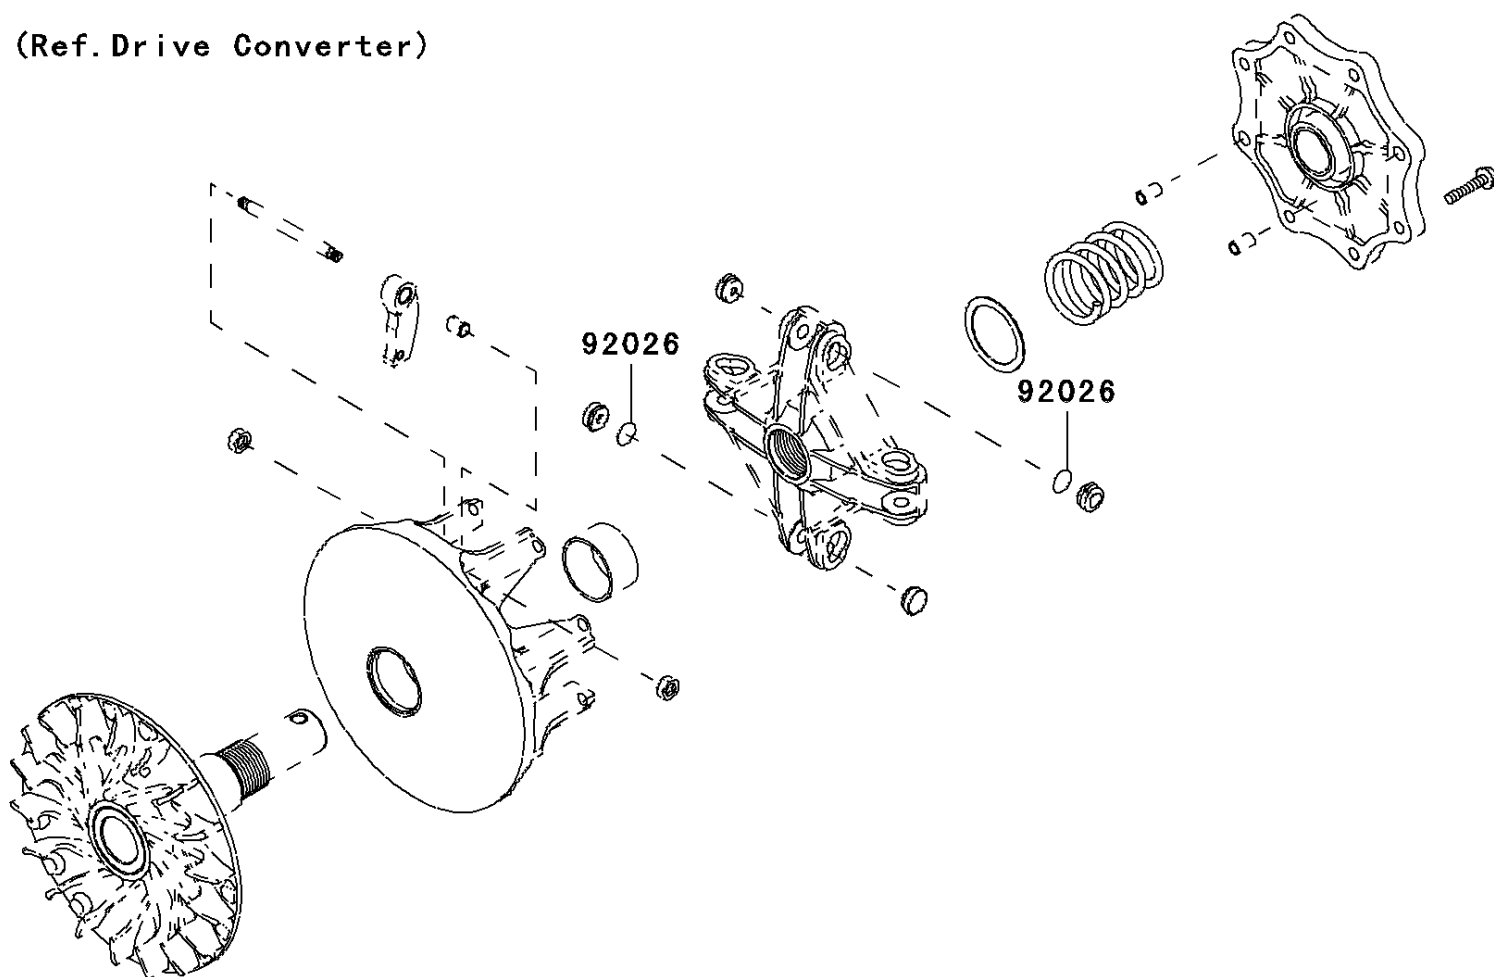

2009 Teryx® 750 4x4 NRA Outdoors™ PARTS DIAGRAM

Optional Parts

F2890

(Ref. Drive Converter)

2009 Teryx® 750 4x4 NRA Outdoors™ PARTS LIST

Optional Parts

ITEM NAME	PART NUMBER	QUANTITY
SPACER,T=0.1 (Ref # 92026)	92026-0038	1