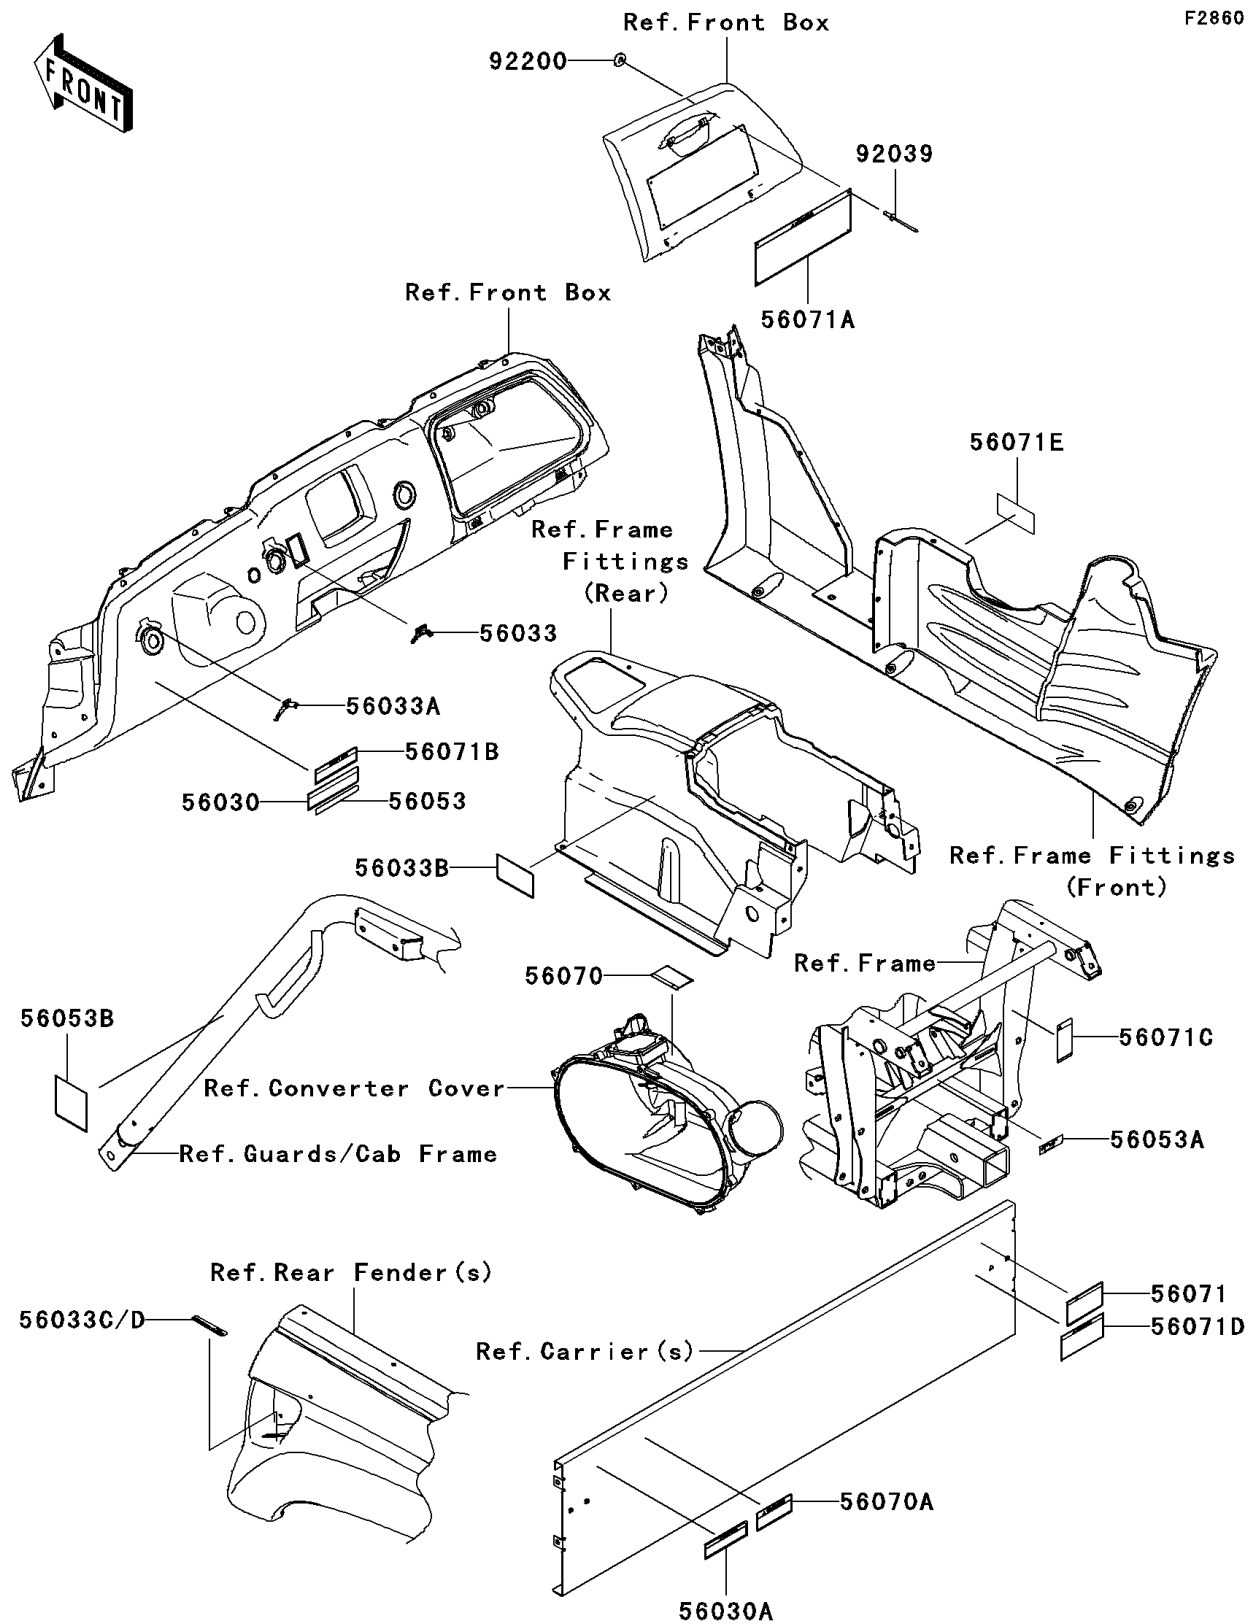

2009 Teryx® 750 4x4 NRA Outdoors™ PARTS DIAGRAM

Labels

2009 Teryx® 750 4x4 NRA Outdoors™ PARTS LIST

Labels

ITEM NAME	PART NUMBER	QUANTITY
LABEL,PARKING LEVER (Ref # 56030)	56030-0213	1
LABEL,CAUTION (Ref # 56030A)	56030-0240	1
LABEL-MANUAL,MAIN SWITCH (Ref # 56033)	56033-0190	1
LABEL-MANUAL,HEAD LAMP SWITCH (Ref # 56033A)	56033-0228	1
LABEL-MANUAL,DRIVE BELT (Ref # 56033B)	56033-0236	1
LABEL-MANUAL,CARRIER LEVER,LH (Ref # 56033C)	56033-0290	1
LABEL-MANUAL,CARRIER LEVER,RH (Ref # 56033D)	56033-0291	1
LABEL-SPECIFICATION (Ref # 56053)	56053-0278	1
LABEL,TRAILER HITCH (Ref # 56053A)	56053-0348	1
LABEL-SPECIFICATION,TIRE INFO (Ref # 56053B)	56053-0374	1
LABEL-WARNING,CVT COVER (Ref # 56070)	56070-1269	1
LABEL-WARNING,BED RAISED (Ref # 56070A)	56070-7515	1
LABEL-WARNING (Ref # 56071)	56071-0048	1
LABEL-WARNING,SERIOUS INJURY (Ref # 56071A)	56071-0068	1
LABEL-WARNING,SHIFT CAUTION (Ref # 56071B)	56071-0088	1
LABEL-WARNING,TRAILER HITCH (Ref # 56071C)	56071-0099	1
LABEL-WARNING,CARGO BED (Ref # 56071D)	56071-0113	1
LABEL-WARNING,GASOLINE (Ref # 56071E)	56071-7501	1
RIVET,3.2X8 (Ref # 92039)	92039-3763	1
WASHER,3.5X8X1 (Ref # 92200)	92200-1251	1