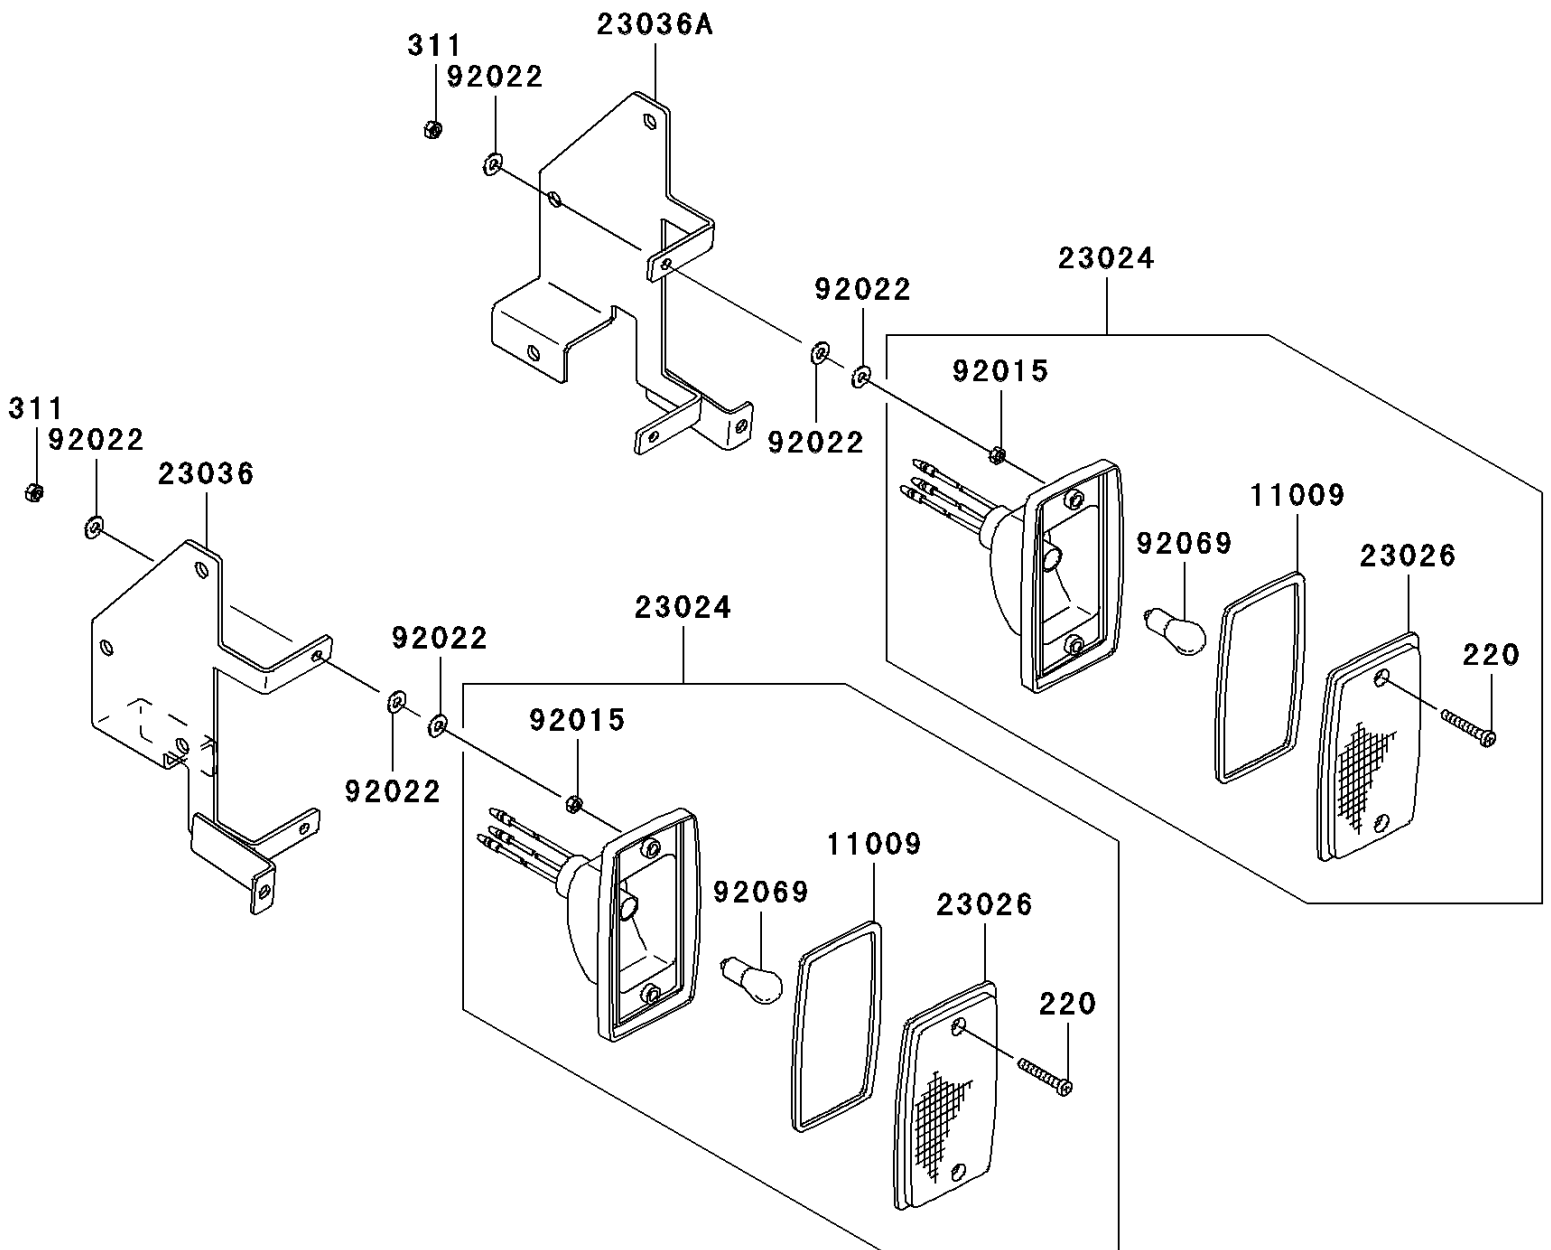

2009 Teryx® 750 4x4 NRA Outdoors™ PARTS DIAGRAM

Taillight(s)

F2720

2009 Teryx® 750 4x4 NRA Outdoors™ PARTS LIST

Taillight(s)

ITEM NAME	PART NUMBER	QUANTITY
SCREW-PAN-CROS,4X25 (Ref # 220)	220AA0425	1
NUT-HEX (Ref # 311)	311AA0400	1
GASKET,TAIL LAMP (Ref # 11009)	11009-4004	1
LAMP-ASSY-TAIL (Ref # 23024)	23024-1139	1
LENS,TAIL LAMP (Ref # 23026)	23026-1239	1
BRACKET-TAIL LAMP,LH (Ref # 23036)	23036-0010	1
BRACKET-TAIL LAMP,RH (Ref # 23036A)	23036-0011	1
NUT,4MM (Ref # 92015)	92015-1550	1
WASHER (Ref # 92022)	92022-563	1
BULB,12V 27/8W (Ref # 92069)	92069-059	1