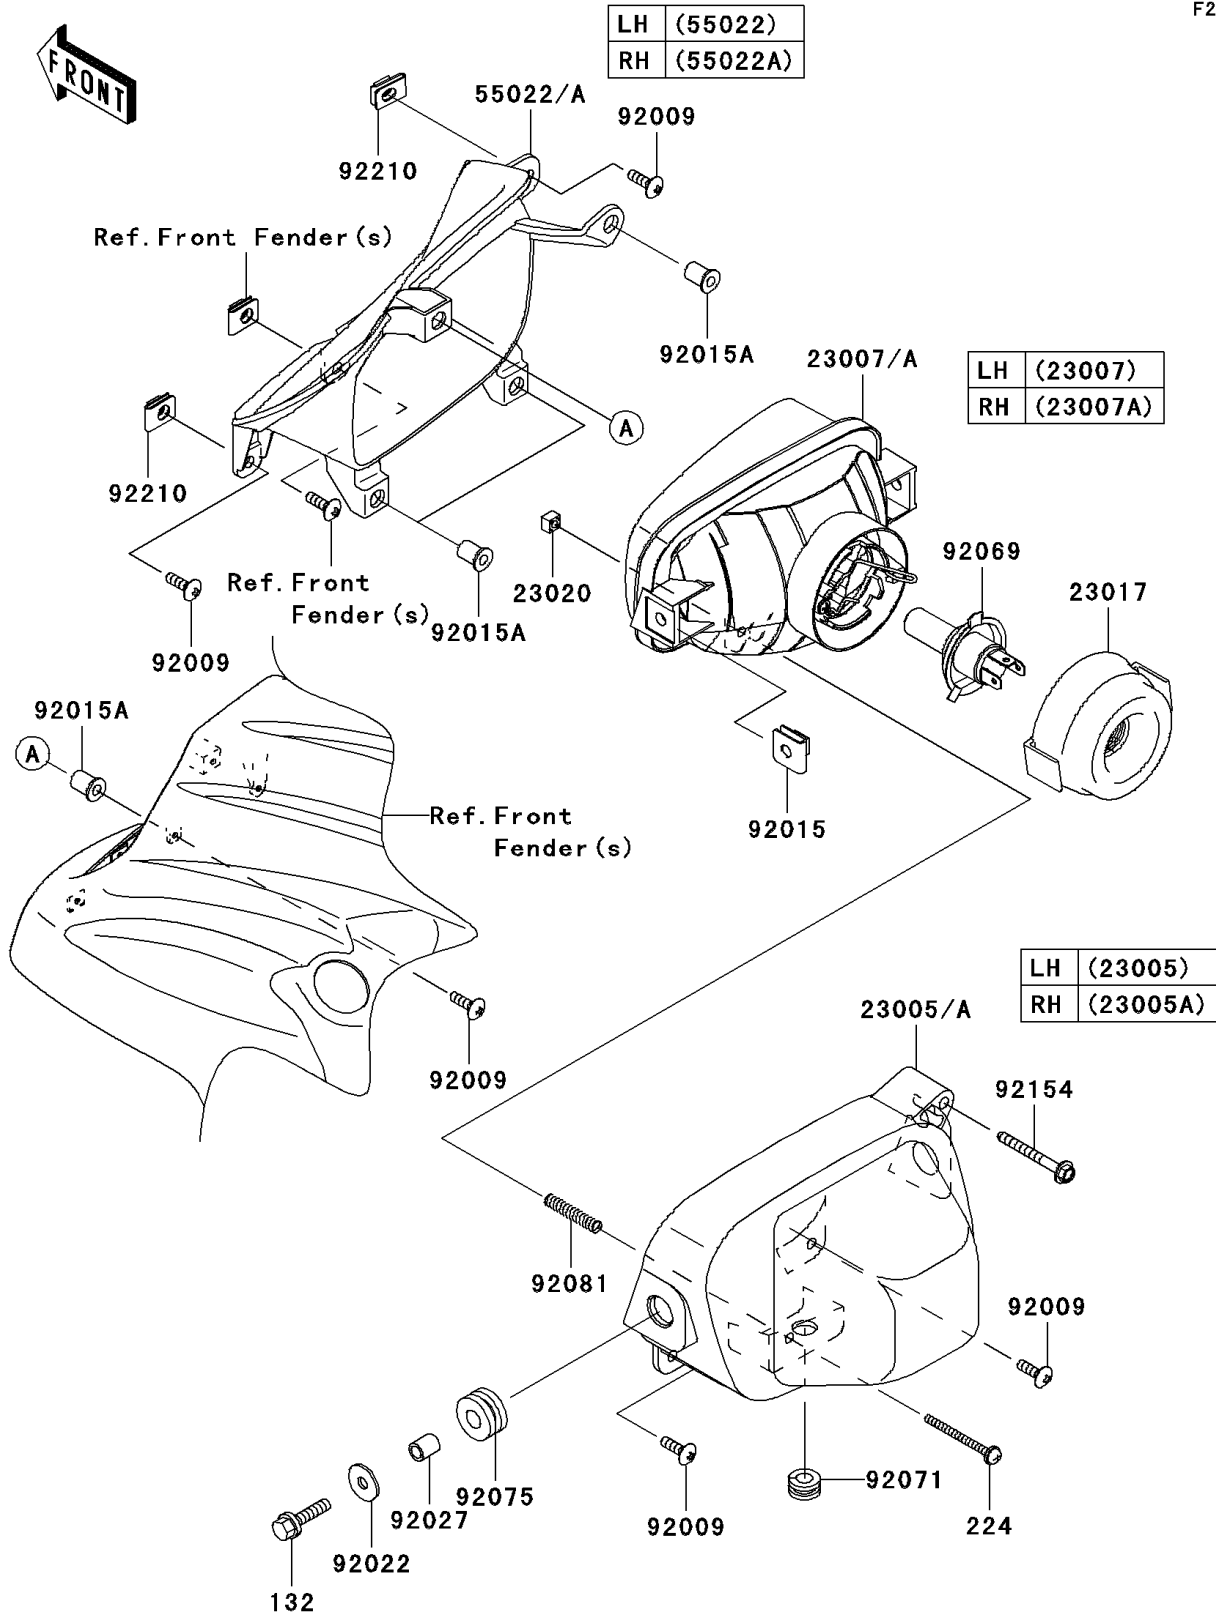

2009 Teryx® 750 4x4 NRA Outdoors™ PARTS DIAGRAM

Headlight(s)

F2710

2009 Teryx® 750 4x4 NRA Outdoors™ PARTS LIST

Headlight(s)

ITEM NAME	PART NUMBER	QUANTITY
BOLT-FLANGED-SMALL,6X25 (Ref # 132)	132BA0625	1
SCREW-PAN-WP-CROS,4X45 (Ref # 224)	224AA0445	1
BODY-COMP-HEAD LAMP,LH (Ref # 23005)	23005-1180	1
BODY-COMP-HEAD LAMP,RH (Ref # 23005A)	23005-1181	1
LENS-COMP,HEAD LAMP,LH (Ref # 23007)	23007-0113	1
LENS-COMP,HEAD LAMP,RH (Ref # 23007A)	23007-0114	1
SOCKET,HEAD LAMP (Ref # 23017)	23017-0005	1
NUT,4MM,FOCUS ADJUST (Ref # 23020)	23020-018	1
COVER-HEAD LAMP,LH (Ref # 55022)	55022-0035	1
COVER-HEAD LAMP,RH (Ref # 55022A)	55022-0036	1
SCREW,5X16,BLACK (Ref # 92009)	92009-1654	1
NUT,6MM (Ref # 92015)	92015-1094	1
NUT,WELL,5MM (Ref # 92015A)	92015-1757	1
WASHER,6.5X20X1.6 (Ref # 92022)	92022-125	1
COLLAR,6.8X10X12 (Ref # 92027)	92027-162	1
BULB,12V 35/35W (Ref # 92069)	92069-0026	1
GROMMET (Ref # 92071)	92071-1128	1
DAMPER (Ref # 92075)	92075-1690	1
SPRING,FOCUS ADJUST (Ref # 92081)	92081-1896	1
BOLT,FLANGED,5X45 (Ref # 92154)	92154-0095	1
NUT,5MM (Ref # 92210)	92210-0499	1