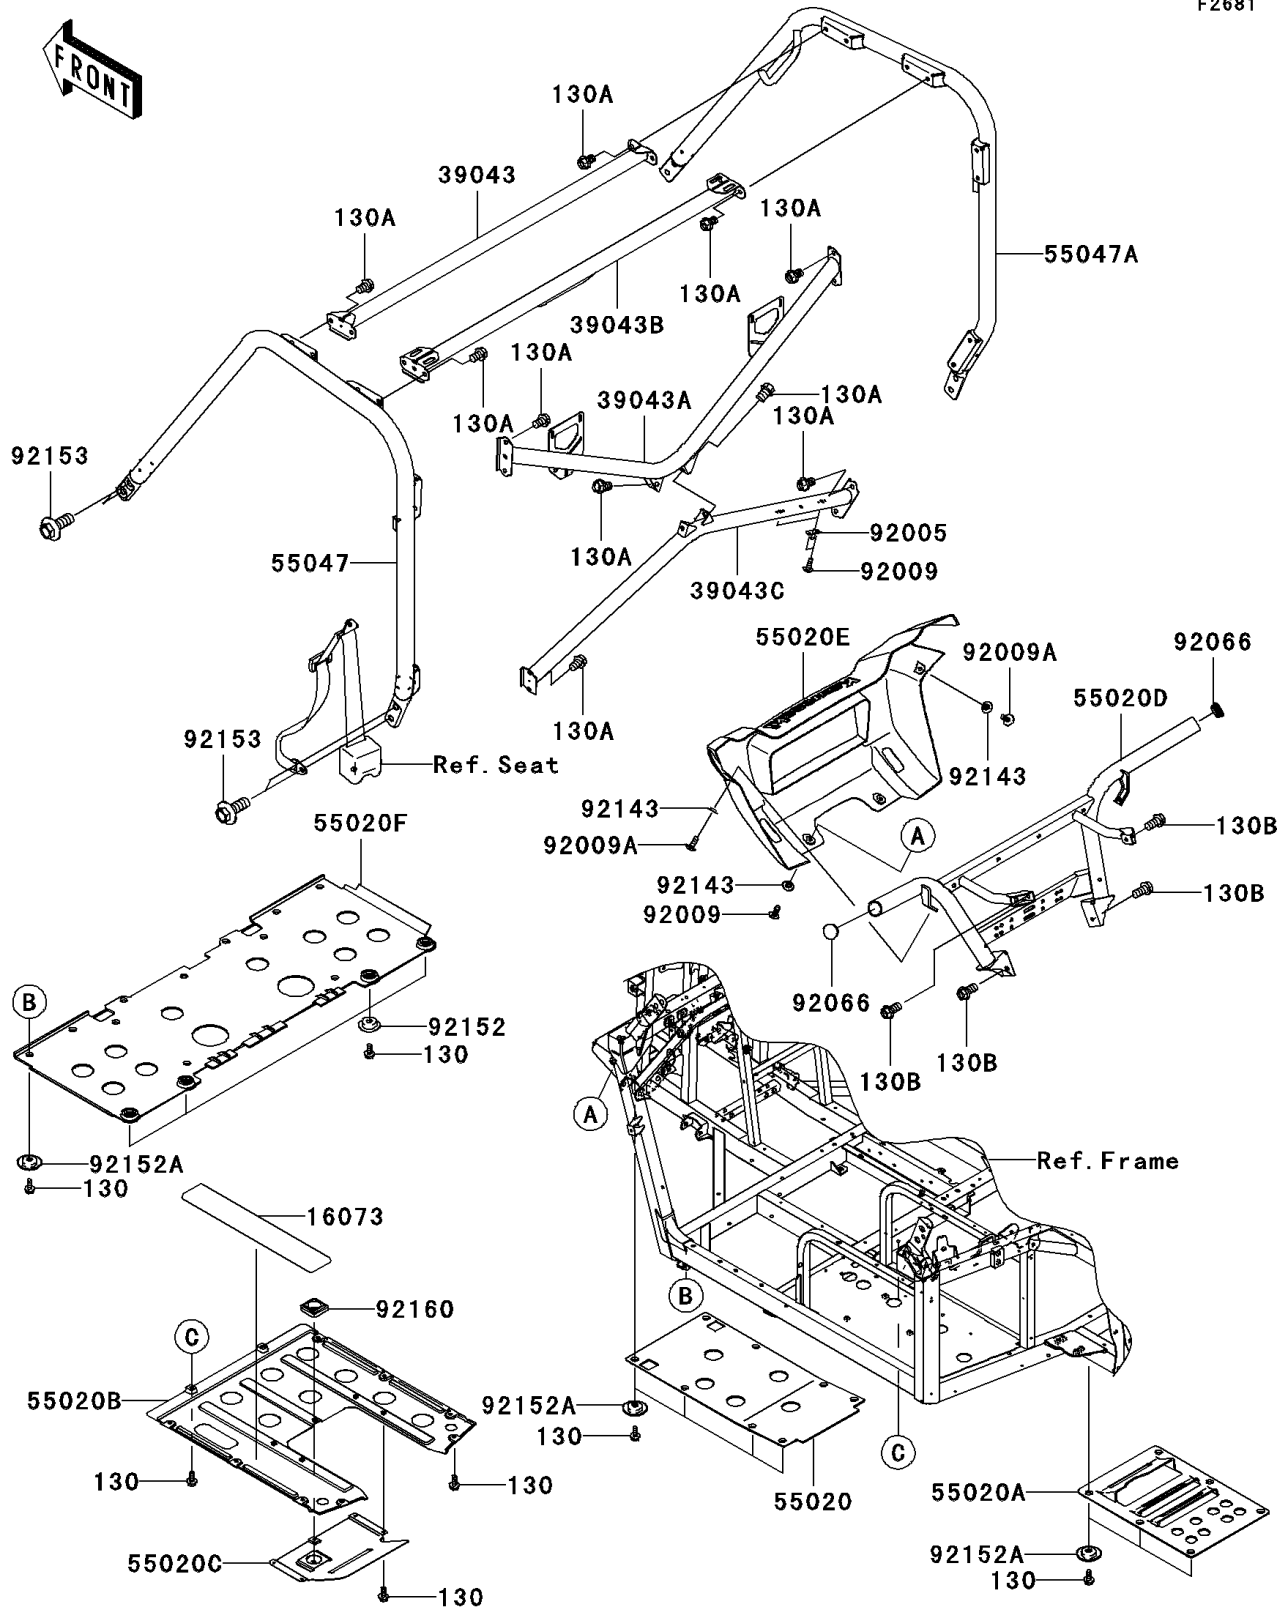

2009 Teryx® 750 4x4 NRA Outdoors™ PARTS DIAGRAM

Guards/Cab Frame

F2681

2009 Teryx® 750 4x4 NRA Outdoors™ PARTS LIST

Guards/Cab Frame

ITEM NAME	PART NUMBER	QUANTITY
BOLT-FLANGED,6X14 (Ref # 130)	130BB0614	1
BOLT-FLANGED,10X14 (Ref # 130A)	130CB1014	1
BOLT-FLANGED,10X20 (Ref # 130B)	130CB1020	1
INSULATOR,ENGINE GUARD (Ref # 16073)	16073-0045	1
CROSSMEMBER-COMP,UPP,FR,BLACK (Ref # 39043)	39043-0001-388	1
CROSSMEMBER-COMP,RR,UPP,BLACK (Ref # 39043A)	39043-0005-388	1
CROSSMEMBER-COMP,UPP,RR,BLACK (Ref # 39043B)	39043-0007-388	1
CROSSMEMBER-COMP,RR,LWR,BLACK (Ref # 39043C)	39043-0008-388	1
GUARD,SKID,FR (Ref # 55020)	55020-0301	1
GUARD,SKID,RR (Ref # 55020A)	55020-0402	1
GUARD,SKID,MIDDLE (Ref # 55020B)	55020-0437	1
GUARD,ENGINE,SUB (Ref # 55020C)	55020-0438	1
GUARD,FRONT PIPE,T.BLACK (Ref # 55020D)	55020-0494-388	1
GUARD,FRONT COVER,CAMOUFLAGE (Ref # 55020E)	55020-0521-16P	1
GUARD,SKID,MIDDLE (Ref # 55020F)	55020-0522	1
BAR-COMP,LH,T.BLACK (Ref # 55047)	55047-0011-388	1
BAR-COMP,RH,T.BLACK (Ref # 55047A)	55047-0012-388	1
FITTING (Ref # 92005)	92005-0077	1
SCREW,TAPPING,6X16 (Ref # 92009)	92009-1166	1
SCREW,6X16 (Ref # 92009A)	92009-1621	1
PLUG (Ref # 92066)	92066-0114	1
COLLAR (Ref # 92143)	92143-1087	1
COLLAR (Ref # 92152)	92152-0512	1
COLLAR (Ref # 92152A)	92152-0784	1
BOLT,FLANGED,14X36 (Ref # 92153)	92153-1282	1
DAMPER (Ref # 92160)	92160-1772	1