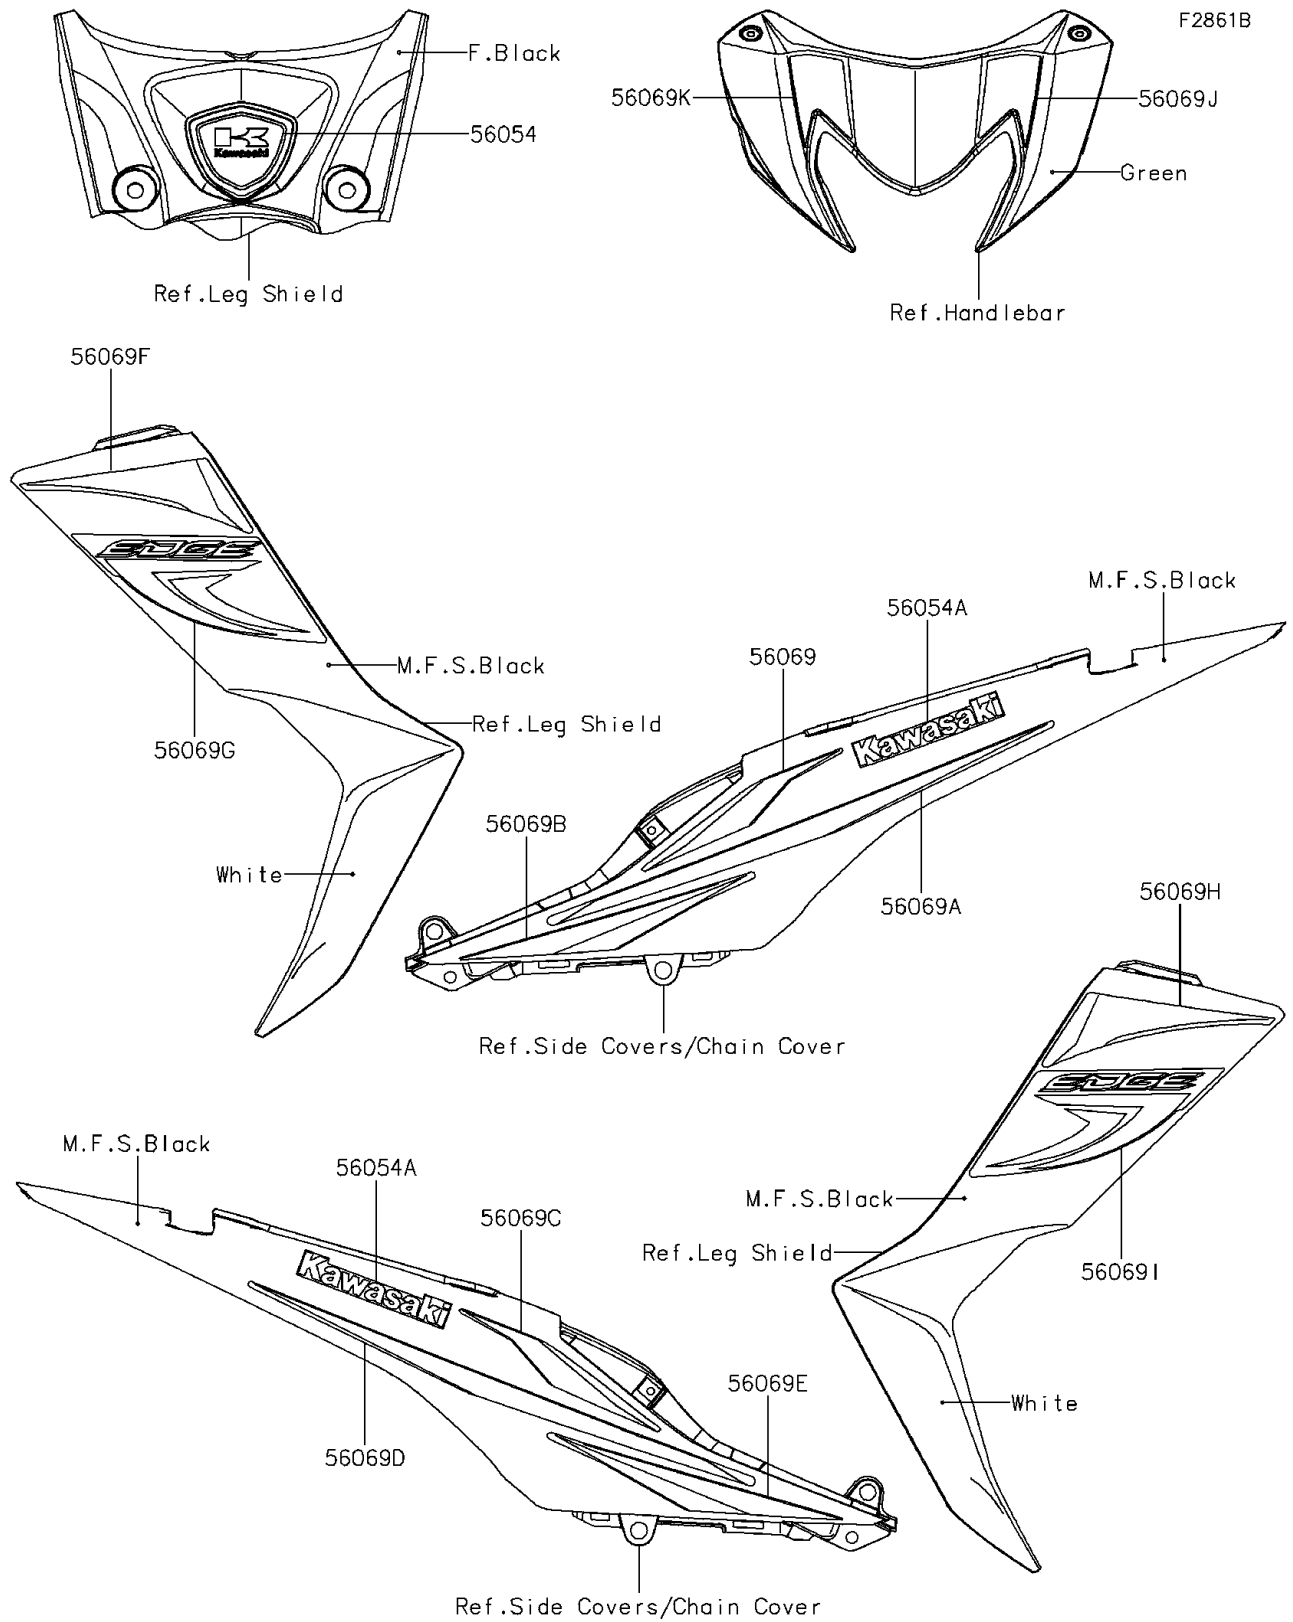

2013 KAZE HIT PARTS DIAGRAM

Decals(Green)

2013 KAZE HIT PARTS LIST

Decals(Green)

ITEM NAME	PART NUMBER	QUANTITY
MARK,FR COVER,TOP,K (Ref # 56054)	56054-0514	1
MARK,TAIL COVER,KAWASAKI (Ref # 56054A)	56054-0996	1
PATTERN,TAIL COVER,UPP,LH (Ref # 56069)	56069-1963	1
PATTERN,TAIL COVER,CNT,LH (Ref # 56069A)	56069-1964	1
PATTERN,TAIL COVER,LWR,LH (Ref # 56069B)	56069-1965	1
PATTERN,TAIL COVER,UPP,RH (Ref # 56069C)	56069-1966	1
PATTERN,TAIL COVER,CNT,RH (Ref # 56069D)	56069-1967	1
PATTERN,TAIL COVER,LWR,RH (Ref # 56069E)	56069-1968	1
PATTERN,COWLING,UPP,LH (Ref # 56069F)	56069-1969	1
PATTERN,COWLING,LWR,LH (Ref # 56069G)	56069-1970	1
PATTERN,COWLING,UPP,RH (Ref # 56069H)	56069-1971	1
PATTERN,COWLING,LWR,RH (Ref # 56069I)	56069-1972	1
PATTERN,HANDLE COVER,LH (Ref # 56069J)	56069-1973	1
PATTERN,HANDLE COVER,RH (Ref # 56069K)	56069-1974	1