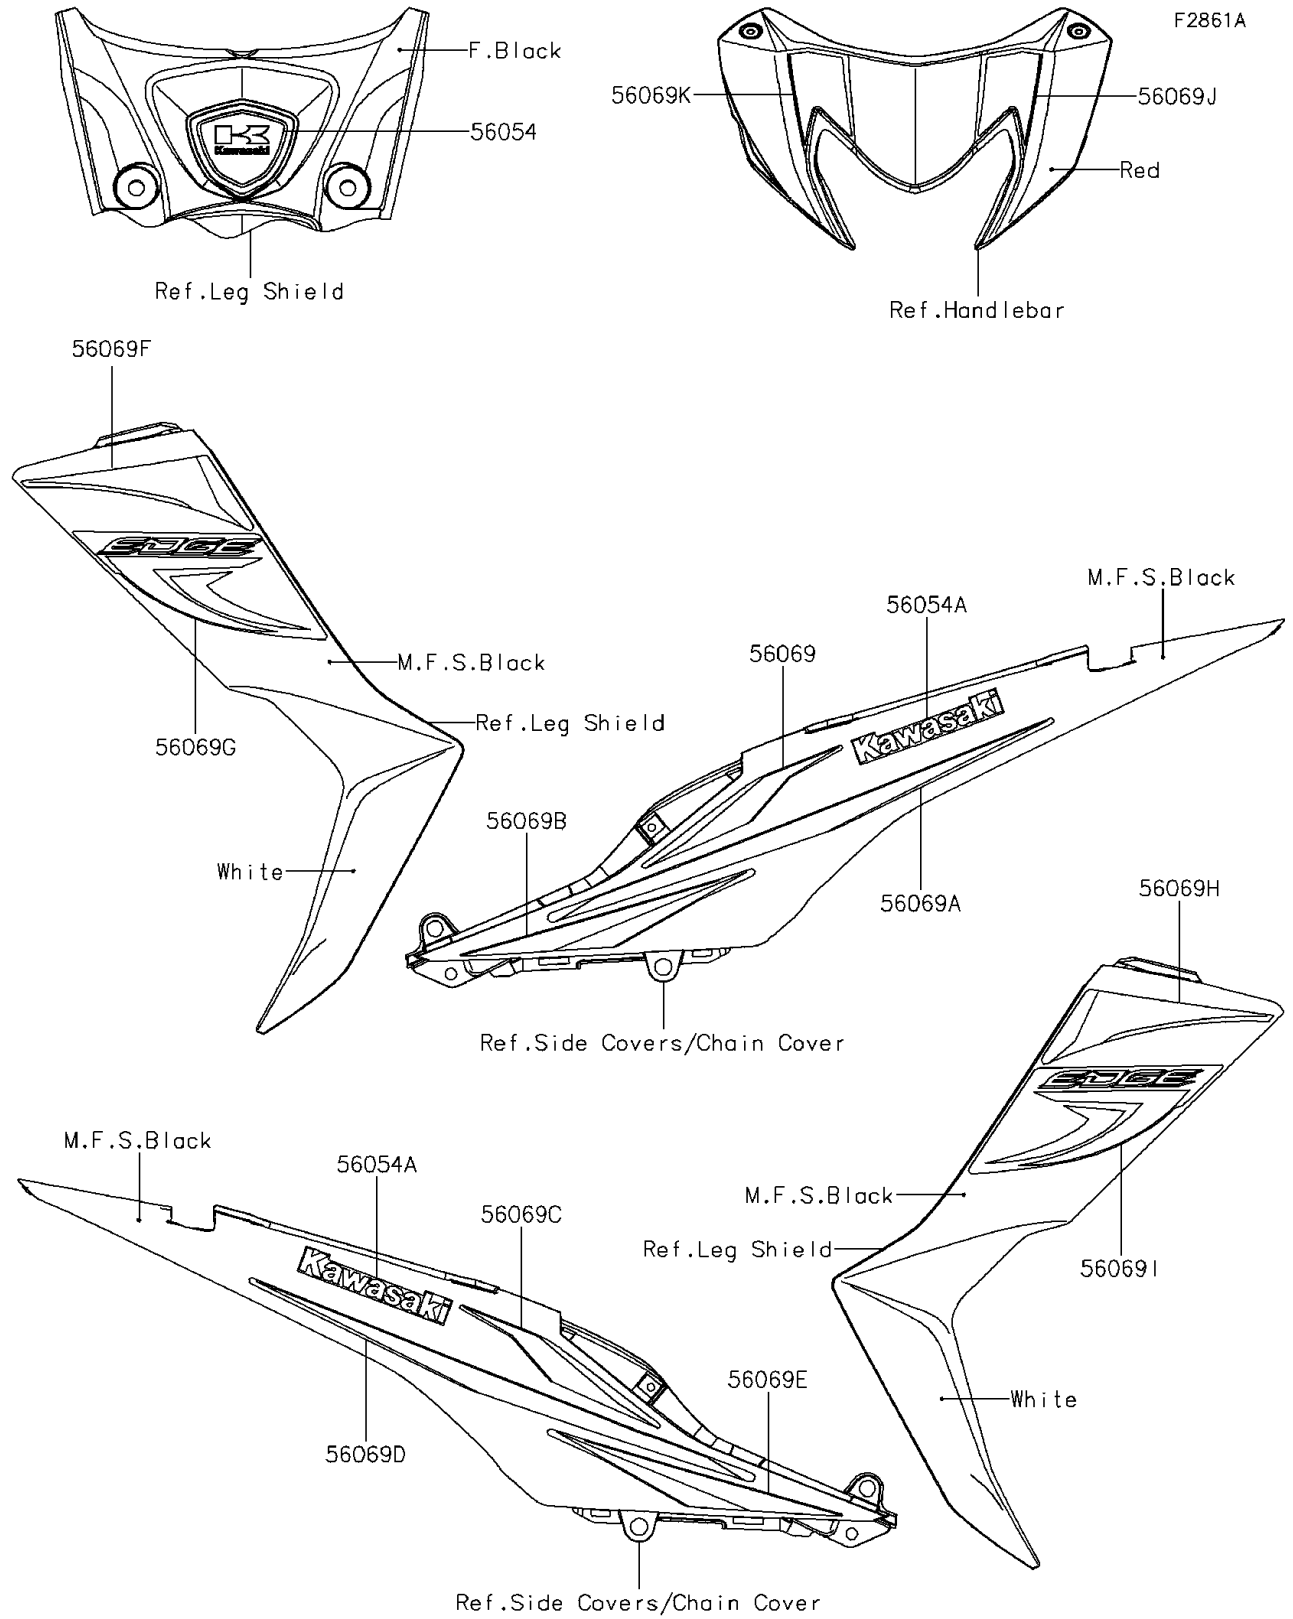

2013 KAZE HIT PARTS DIAGRAM

Decals(Red)

2013 KAZE HIT PARTS LIST

Decals(Red)

ITEM NAME	PART NUMBER	QUANTITY
MARK,FR COVER,TOP,K (Ref # 56054)	56054-0514	1
MARK,TAIL COVER,KAWASAKI (Ref # 56054A)	56054-0996	1
PATTERN,TAIL COVER,UPP,LH (Ref # 56069)	56069-1975	1
PATTERN,TAIL COVER,CNT,LH (Ref # 56069A)	56069-1976	1
PATTERN,TAIL COVER,LWR,LH (Ref # 56069B)	56069-1977	1
PATTERN,TAIL COVER,UPP,RH (Ref # 56069C)	56069-1978	1
PATTERN,TAIL COVER,CNT,RH (Ref # 56069D)	56069-1979	1
PATTERN,TAIL COVER,LWR,RH (Ref # 56069E)	56069-1980	1
PATTERN,COWLING,UPP,LH (Ref # 56069F)	56069-1981	1
PATTERN,COWLING,LWR,LH (Ref # 56069G)	56069-1982	1
PATTERN,COWLING,UPP,RH (Ref # 56069H)	56069-1983	1
PATTERN,COWLING,LWR,RH (Ref # 56069I)	56069-1984	1
PATTERN,HANDLE COVER,LH (Ref # 56069J)	56069-1985	1
PATTERN,HANDLE COVER,RH (Ref # 56069K)	56069-1986	1