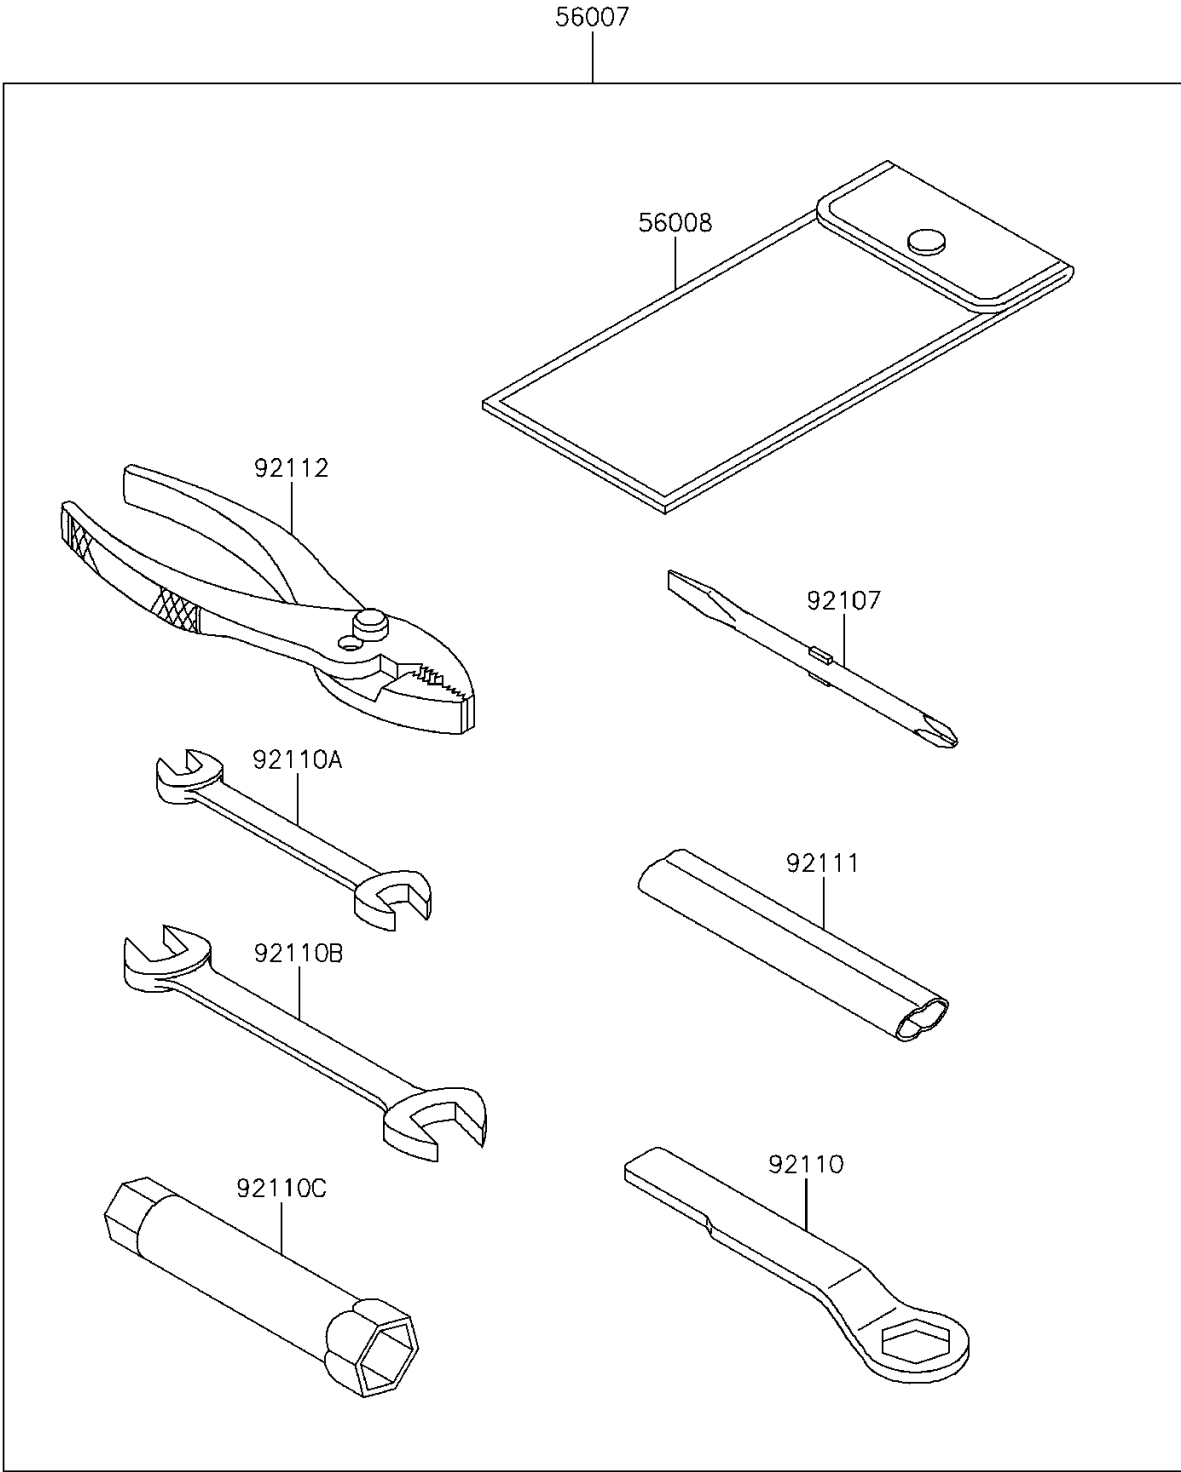

## 2013 KAZE HIT PARTS DIAGRAM

Owner's Tools

F2810

## 2013 KAZE HIT PARTS LIST

Owner's Tools

ITEM NAME	PART NUMBER	QUANTITY
TOOL-KIT (Ref # 56007)	56007-0079	1
BAG,TOOL (Ref # 56008)	56008-1084	1
TOOL-DRIVER,#2PHILLIPS&SLOT (Ref # 92107)	92107-0006	1
TOOL-WRENCH,BOX END,22MM (Ref # 92110)	92110-1186	1
TOOL-WRENCH,OPEN END,10X12 (Ref # 92110A)	92110-1207	1
TOOL-WRENCH,OPEN END,14X17 (Ref # 92110B)	92110-1208	1
TOOL-WRENCH,BOX,16MM (Ref # 92110C)	92110-1222	1
TOOL-BAR,BOX END WRENCH (Ref # 92111)	92111-1058	1
TOOL-PLIERS (Ref # 92112)	92112-1056	1