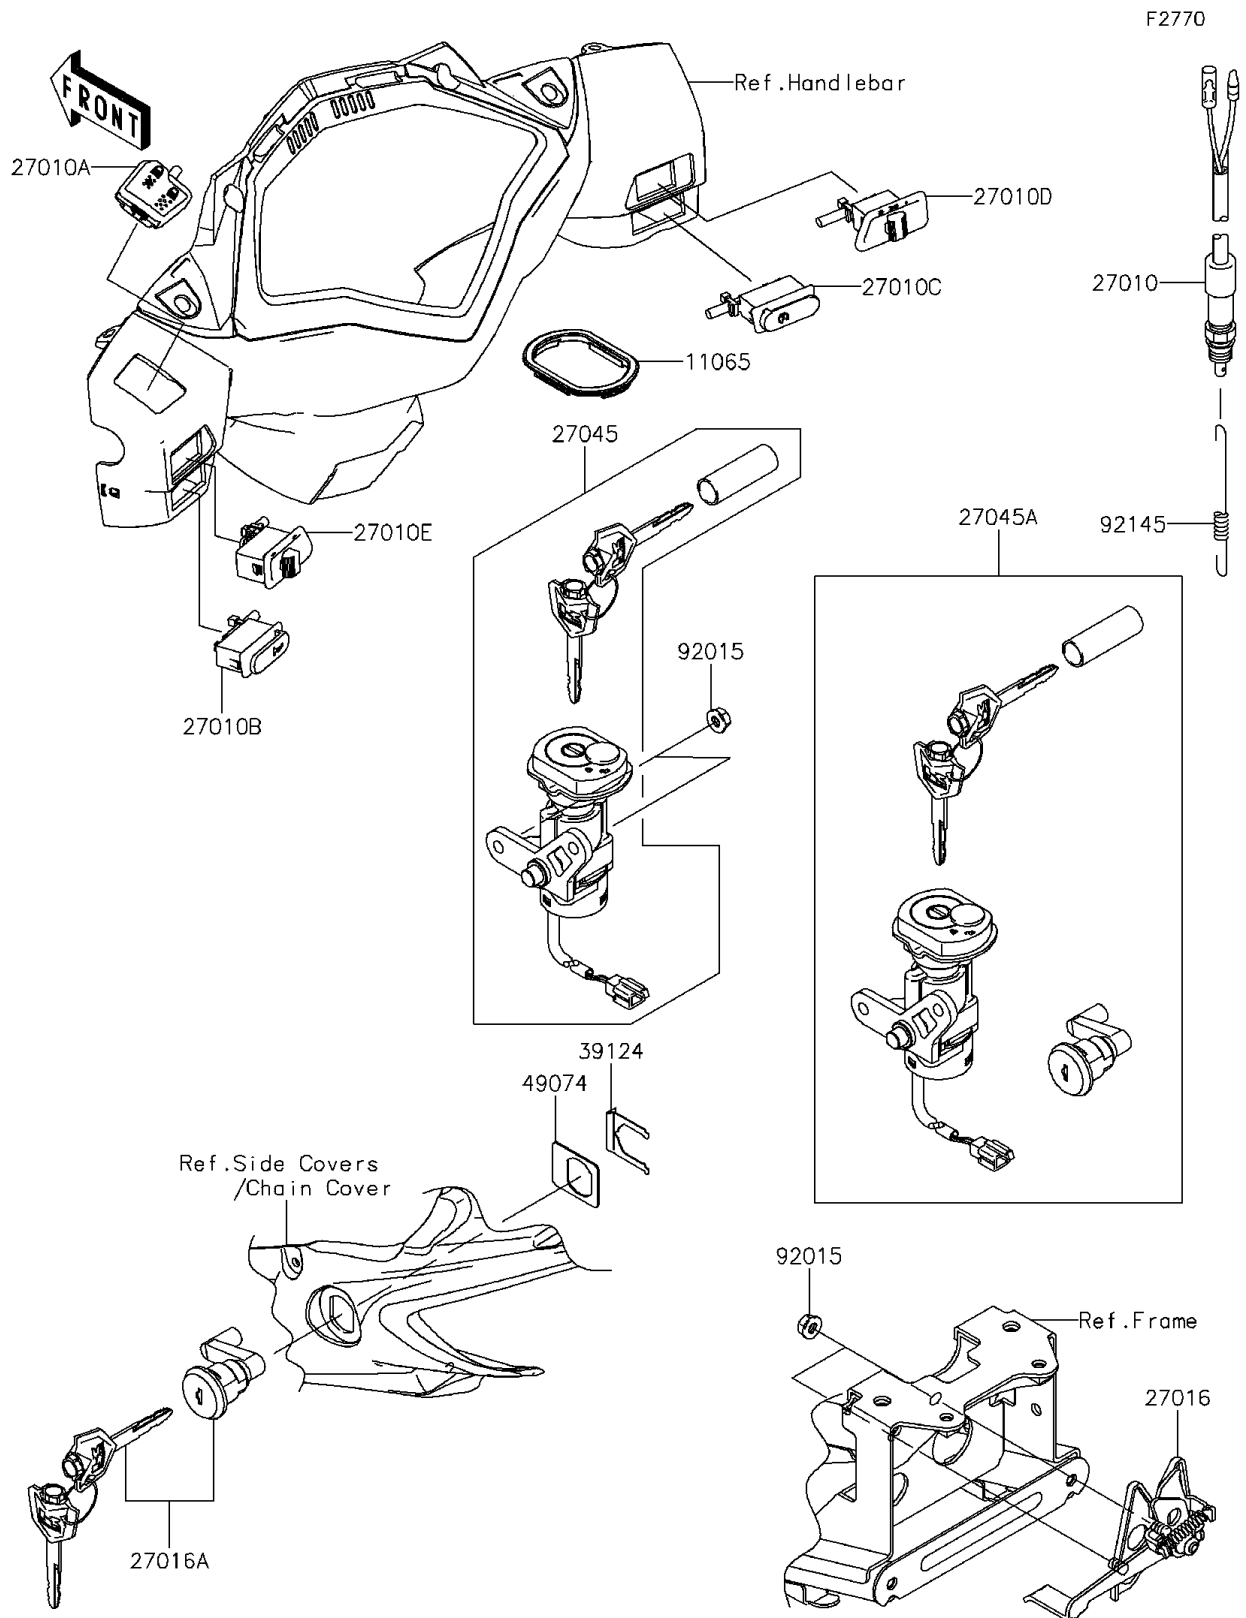

## 2013 KAZE HIT PARTS DIAGRAM

Ignition Switch

## 2013 KAZE HIT PARTS LIST

### Ignition Switch

ITEM NAME	PART NUMBER	QUANTITY
CAP,IGNITION SWITCH (Ref # 11065)	11065-0361	1
SWITCH,REAR BRAKE (Ref # 27010)	27010-0048	1
SWITCH,DIMMER (Ref # 27010A)	27010-0052	1
SWITCH,HORN (Ref # 27010B)	27010-0053	1
SWITCH,STARTER (Ref # 27010C)	27010-0055	1
SWITCH,LIGHTING (Ref # 27010D)	27010-0056	1
SWITCH,TURN SIGNAL (Ref # 27010E)	27010-0096	1
LOCK-ASSY,SEAT (Ref # 27016)	27016-0072	1
LOCK-ASSY,SEAT (Ref # 27016A)	27016-5366	1
SWITCH-ASSY,IGNITION (Ref # 27045)	27045-0552	1
SWITCH-ASSY (Ref # 27045A)	27045-9504	1
SNAP,SEAT LOCK (Ref # 39124)	39124-0002	1
PLATE-THRUST (Ref # 49074)	49074-0001	1
NUT,FLANGED,6MM (Ref # 92015)	92015-1367	1
SPRING,REAR BRAKE SWITCH (Ref # 92145)	92145-0250	1