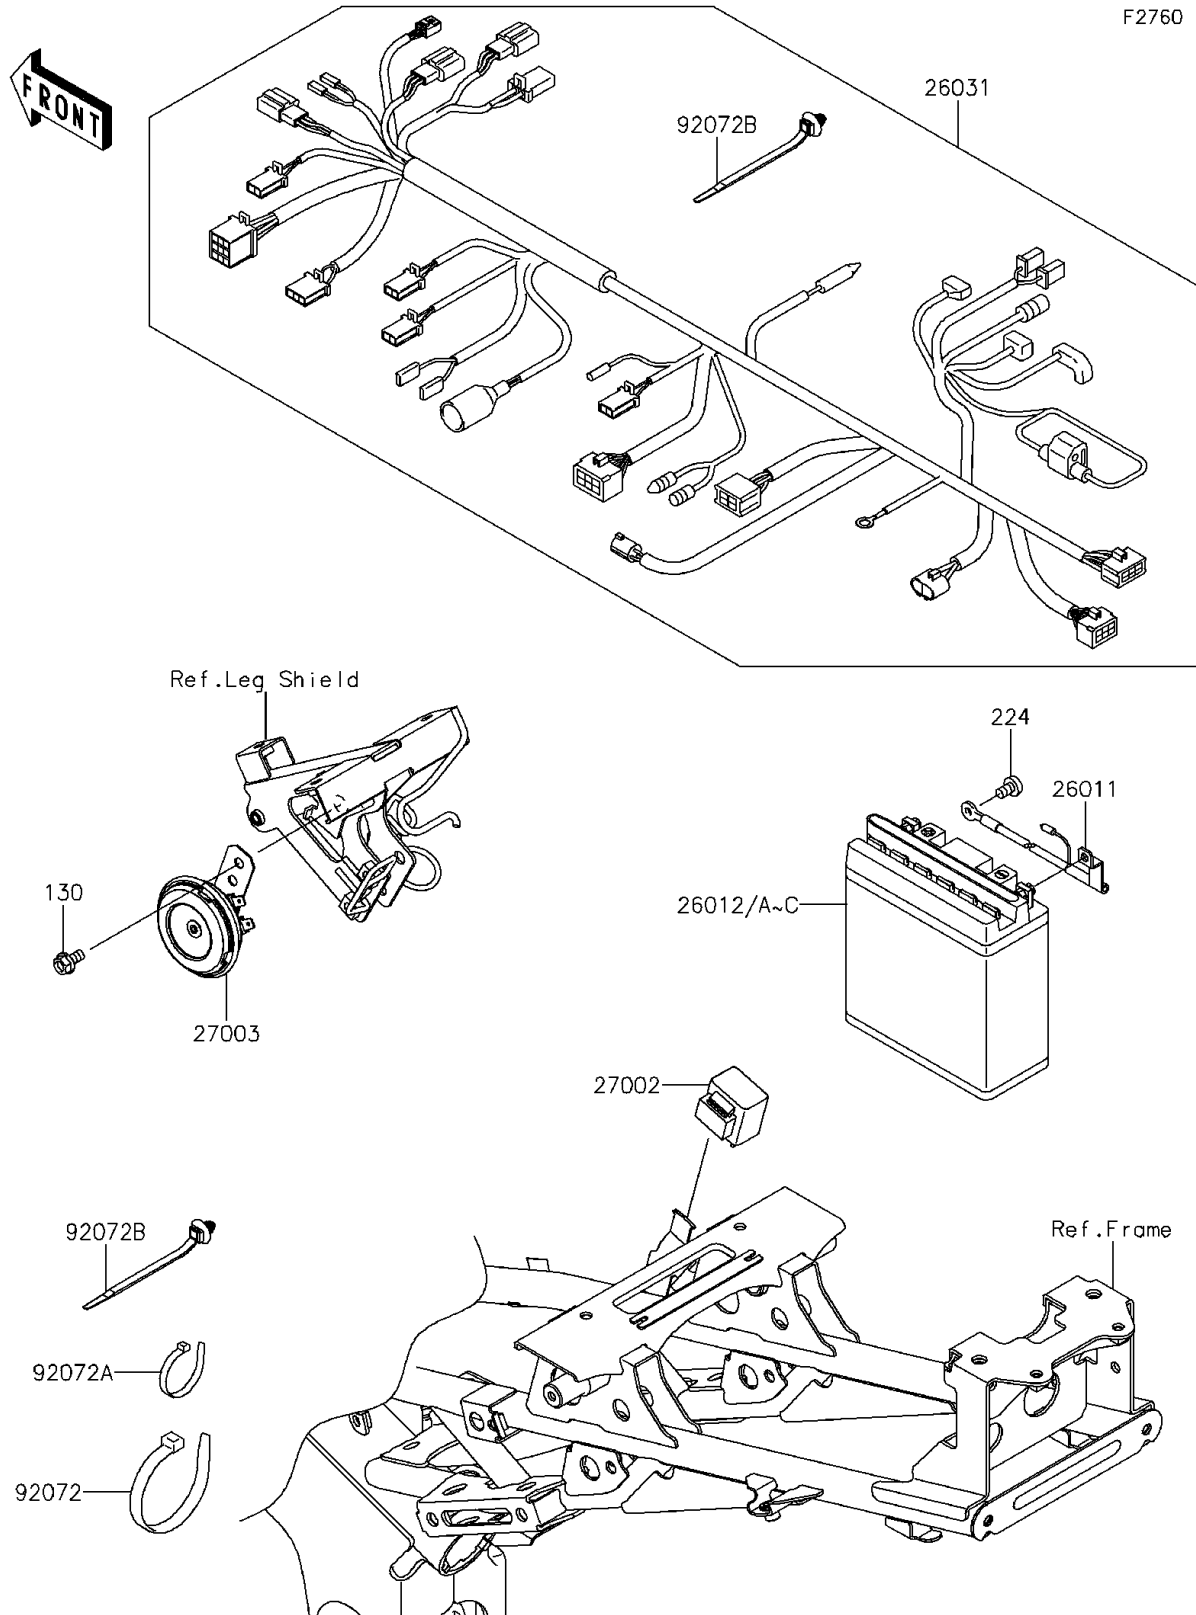

2013 KAZE HIT PARTS DIAGRAM

Chassis Electrical Equipment

2013 KAZE HIT PARTS LIST

Chassis Electrical Equipment

ITEM NAME	PART NUMBER	QUANTITY
BOLT-FLANGED,6X12 (Ref # 130)	130BB0612	1
SCREW-PAN-WP-CROS,6X10 (Ref # 224)	224AA0610	1
WIRE-LEAD,BATTERY(-) (Ref # 26011)	26011-0730	1
BATTERY,YB5L-B,12V 5AH (Ref # 26012)	26012-0057	1
BATTERY,YB5L-B,12V 5AH (Ref # 26012A)	26012-0058	1
BATTERY,YB5L-B,12V 5AH (Ref # 26012B)	26012-1295	1
BATTERY,GM5Z-3B,12V 5AH (Ref # 26012C)	26012-1316	1
HARNESS,MAIN (Ref # 26031)	26031-1182	1
RELAY-ASSY (Ref # 27002)	27002-1091	1
HORN (Ref # 27003)	27003-0031	1
BAND,L=250 (Ref # 92072)	92072-1237	1
BAND,L=140 (Ref # 92072A)	92072-1293	1
BAND (Ref # 92072B)	92072-1414	1