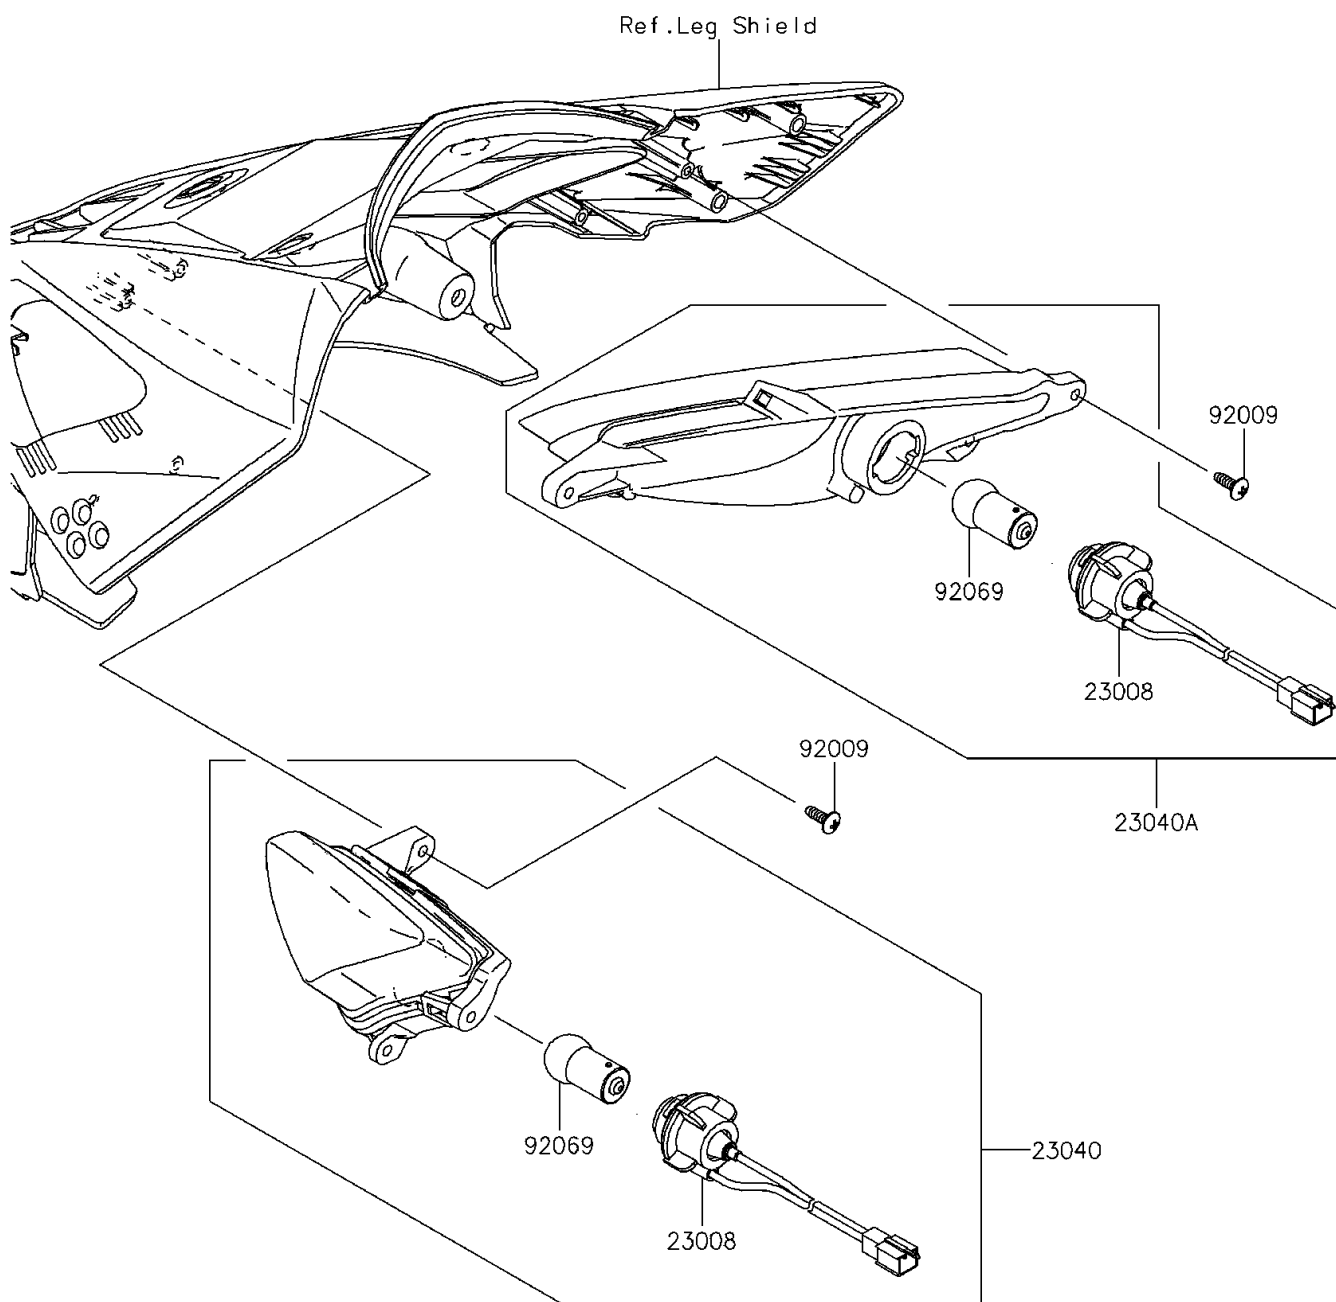

## 2013 KAZE HIT PARTS DIAGRAM

Turn Signals

F2730

## 2013 KAZE HIT PARTS LIST

Turn Signals

ITEM NAME	PART NUMBER	QUANTITY
SOCKET-ASSY (Ref # 23008)	23008-0114	1
LAMP-SIGNAL,FR,LH (Ref # 23040)	23040-0095	1
LAMP-SIGNAL,FR,RH (Ref # 23040A)	23040-0096	1
SCREW,TAPPING,4X12,BLACK (Ref # 92009)	92009-1142	1
BULB,12V 10W (Ref # 92069)	92069-0003	1