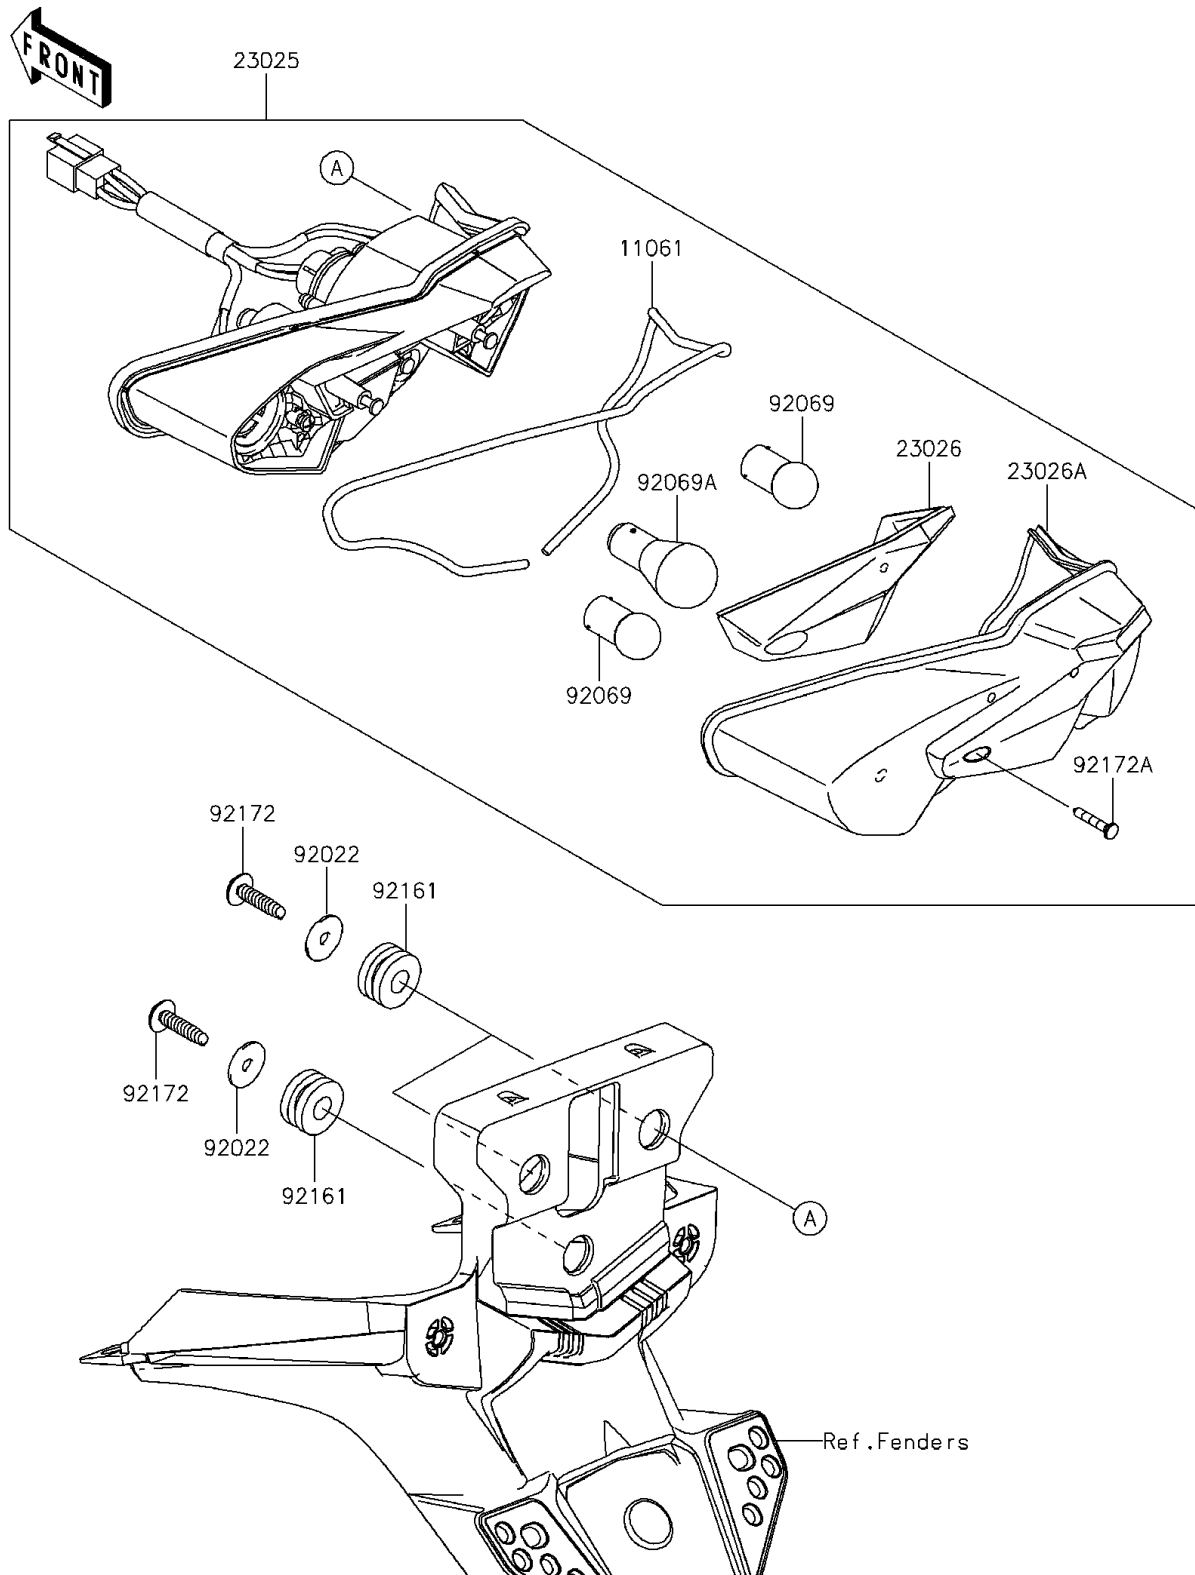

2013 KAZE HIT PARTS DIAGRAM

Taillight(s)

F2720

2013 KAZE HIT PARTS LIST

Taillight(s)

ITEM NAME	PART NUMBER	QUANTITY
GASKET (Ref # 11061)	11061-0408	1
LAMP-TAIL (Ref # 23025)	23025-0318	1
LENS,TAIL LAMP,INNER (Ref # 23026)	23026-0019	1
LENS,TAIL LAMP,OUTER (Ref # 23026A)	23026-0020	1
WASHER,5.5X20X1.2 (Ref # 92022)	92022-104	1
BULB,12V 10W (Ref # 92069)	92069-0003	1
BULB,12V 21/5W (Ref # 92069A)	92069-063	1
DAMPER (Ref # 92161)	92161-0264	1
SCREW,TAPPING,5X16 (Ref # 92172)	92172-0175	1
SCREW (Ref # 92172A)	92172-0448	1