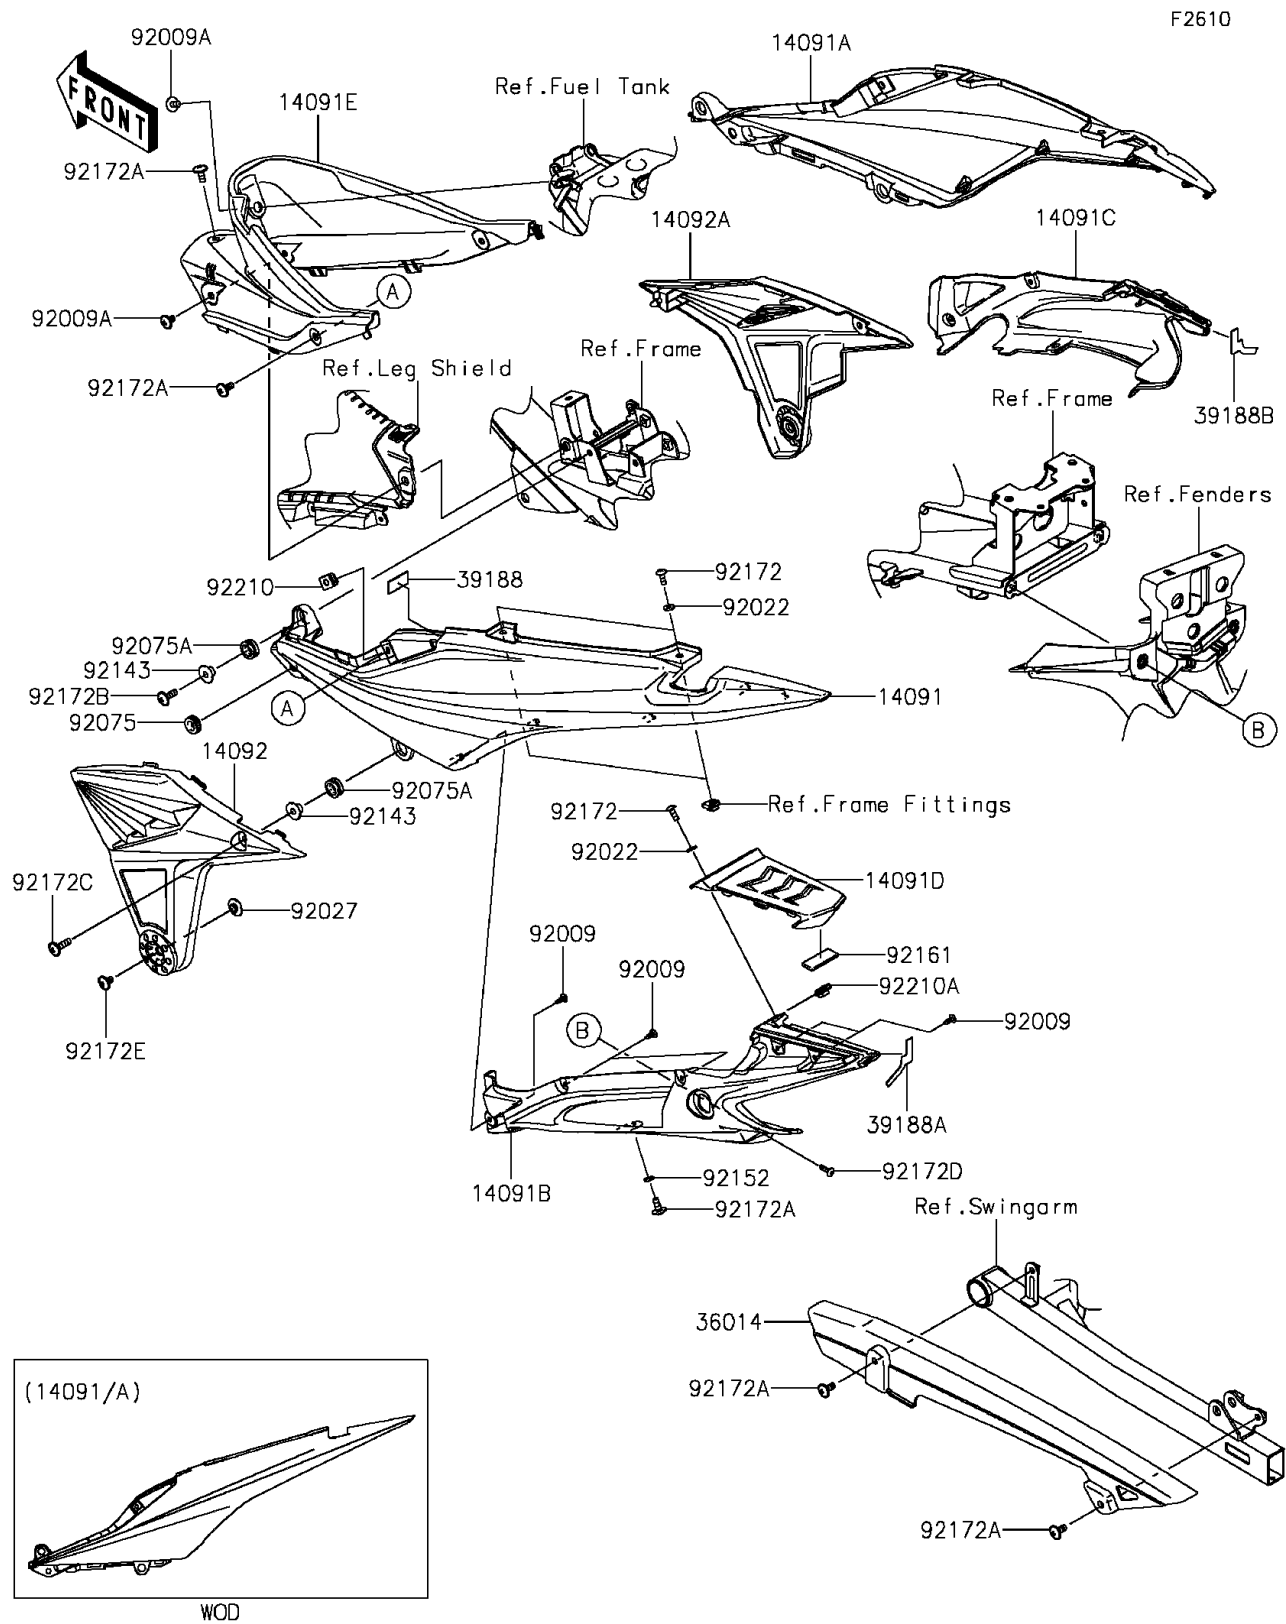

## 2013 KAZE HIT PARTS DIAGRAM

Side Covers/Chain Cover

## 2013 KAZE HIT PARTS LIST

Side Covers/Chain Cover

ITEM NAME	PART NUMBER	QUANTITY
COVER,TAIL,UPP,LH,M.F.S.BLACK (Ref # 14091)	14091-1778-21P	1
COVER,TAIL,UPP,RH,M.F.S.BLACK (Ref # 14091A)	14091-1779-21P	1
COVER,TAIL,LWR,LH,F.BLACK (Ref # 14091B)	14091-1780-6Z	1
COVER,TAIL,LWR,RH,F.BLACK (Ref # 14091C)	14091-1781-6Z	1
COVER,TAIL,CNT,M.F.S.BLACK (Ref # 14091D)	14091-1782-21P	1
COVER,TANK,F.BLACK (Ref # 14091E)	14091-1786-6Z	1
COVER,PIVOT,LH,F.BLACK (Ref # 14092)	14092-0169-6Z	1
COVER,PIVOT,RH,F.BLACK (Ref # 14092A)	14092-0170-6Z	1
CASE-CHAIN (Ref # 36014)	36014-0001	1
TAPE (Ref # 39188)	39188-0022	1
TAPE (Ref # 39188A)	39188-0023	1
TAPE (Ref # 39188B)	39188-0024	1
SCREW,TAPPING,4X12,BLACK (Ref # 92009)	92009-1142	1
SCREW,6X10 (Ref # 92009A)	92009-1729	1
WASHER,NYLON,5.3X11.5X1.5 (Ref # 92022)	92022-1521	1
COLLAR (Ref # 92027)	92027-1757	1
DAMPER (Ref # 92075)	92075-1629	1
DAMPER (Ref # 92075A)	92075-1634	1
COLLAR,L=9.6 (Ref # 92143)	92143-1016	1
COLLAR,6.4X8X3.3 (Ref # 92152)	92152-0813	1
DAMPER,40X15X3 (Ref # 92161)	92161-0983	1
SCREW (Ref # 92172)	92172-0016	1
SCREW,6X14 (Ref # 92172A)	92172-0055	1
SCREW,6X18 (Ref # 92172B)	92172-0192	1
SCREW,6X22 (Ref # 92172C)	92172-0373	1
SCREW,5X18 (Ref # 92172D)	92172-0443	1
SCREW,6X10 (Ref # 92172E)	92172-0491	1
NUT,6MM (Ref # 92210)	92210-0218	1
NUT,PLATE,5MM (Ref # 92210A)	92210-0262	1