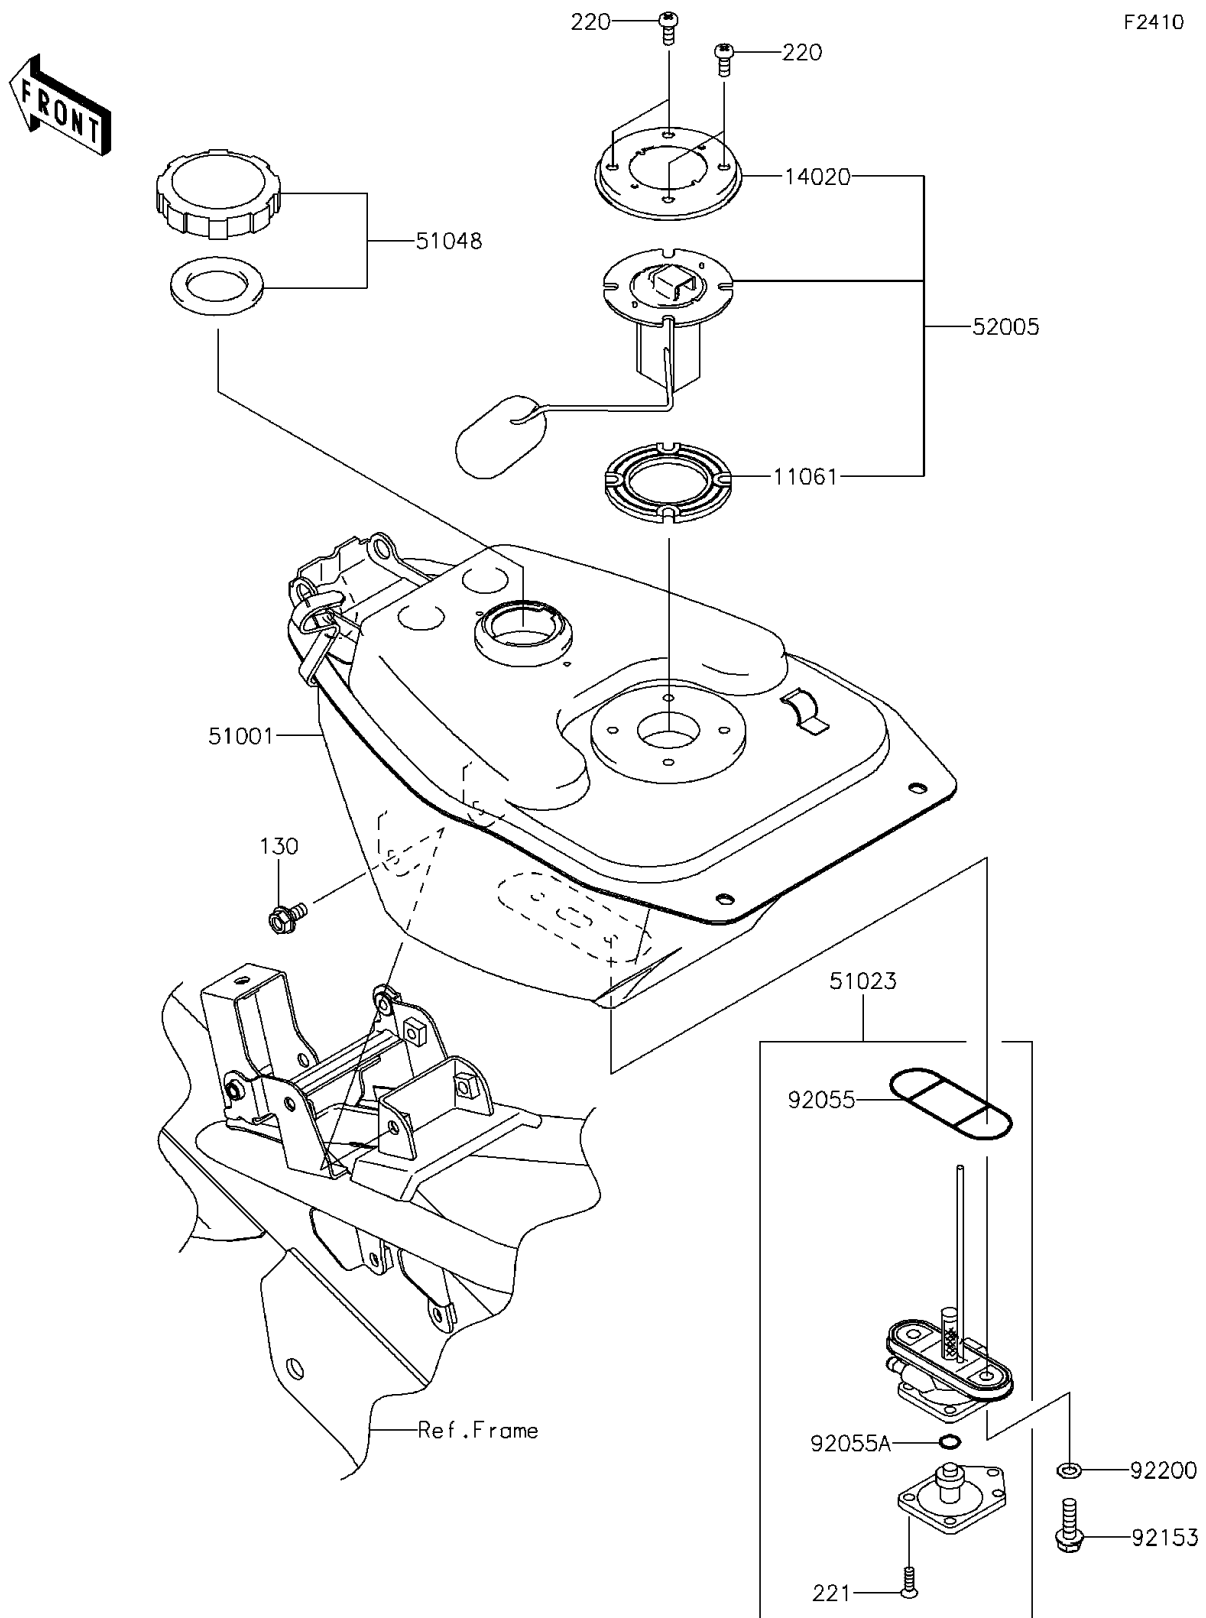

2013 KAZE HIT PARTS DIAGRAM

Fuel Tank

2013 KAZE HIT PARTS LIST

Fuel Tank

ITEM NAME	PART NUMBER	QUANTITY
BOLT-FLANGED,6X12 (Ref # 130)	130BB0612	1
SCREW-PAN-CROS,5X12 (Ref # 220)	220AA0512	1
SCREW-CSK-CROS,4X14 (Ref # 221)	221AA0414	1
GASKET,FUEL GAUGE (Ref # 11061)	11061-1125	1
RETAINER,FUEL GAUGE (Ref # 14020)	14020-0001	1
TANK-COMP-FUEL (Ref # 51001)	51001-0115	1
TAP-ASSY,FUEL (Ref # 51023)	51023-0038	1
CAP-ASSY-TANK (Ref # 51048)	51048-1119	1
GAUGE,FUEL (Ref # 52005)	52005-0035	1
RING-O,FUEL TAP PACKING (Ref # 92055)	92055-1586	1
RING-O (Ref # 92055A)	92055-1664	1
BOLT,FLANGED,6X20 (Ref # 92153)	92153-1195	1
WASHER,6.5X11.5X0.8 (Ref # 92200)	92200-0177	1