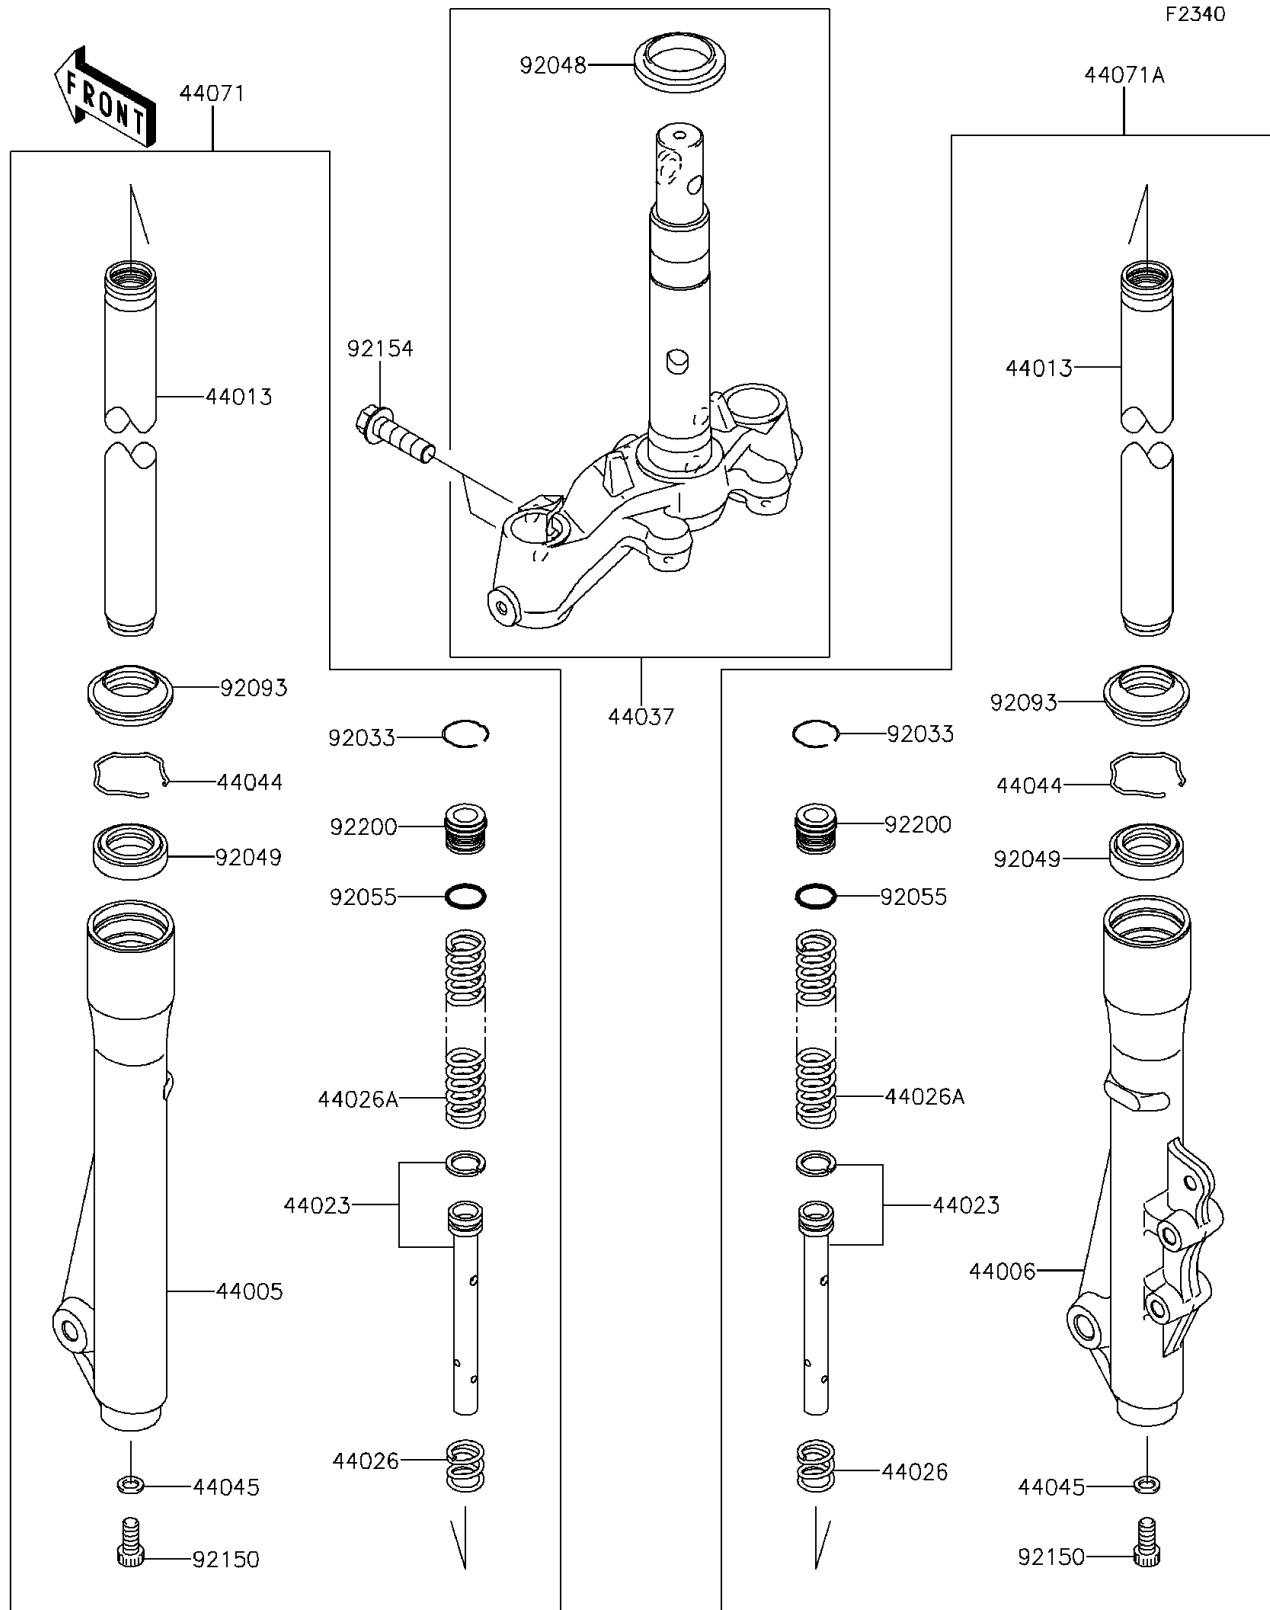

2013 KAZE HIT PARTS DIAGRAM

Front Fork

2013 KAZE HIT PARTS LIST

Front Fork

ITEM NAME	PART NUMBER	QUANTITY
PIPE-LEFT FORK OUTER,P.SILVER (Ref # 44005)	44005-0054-458	1
PIPE-RIGHT FORK OUTER,P.SILVER (Ref # 44006)	44006-0053-458	1
PIPE-FORK INNER (Ref # 44013)	44013-0211	1
CYLINDER-SET-FORK (Ref # 44023)	44023-0101	1
SPRING-FRONT FORK (Ref # 44026)	44026-0150	1
SPRING-FRONT FORK (Ref # 44026A)	44026-0172	1
HOLDER-FORK UNDER (Ref # 44037)	44037-0103	1
RING-SNAP,45MM (Ref # 44044)	44044-020	1
GASKET,FORK CYLINDER BOLT (Ref # 44045)	44045-051	1
DAMPER-ASSY,LH,P.SILVER (Ref # 44071)	44071-0786-458	1
DAMPER-ASSY,RH,P.SILVER (Ref # 44071A)	44071-0797-458	1
RING-SNAP (Ref # 92033)	92033-1328	1
RACE,STEERING STEM BEARING (Ref # 92048)	92048-1119	1
SEAL-OIL (Ref # 92049)	92049-0728	1
RING-O (Ref # 92055)	92055-1675	1
SEAL,FORK OUTER TUBE (Ref # 92093)	92093-1559	1
BOLT,SOCKET,8X18 (Ref # 92150)	92150-1432	1
BOLT,FLANGED,10X35 (Ref # 92154)	92154-0353	1
WASHER (Ref # 92200)	92200-1612	1