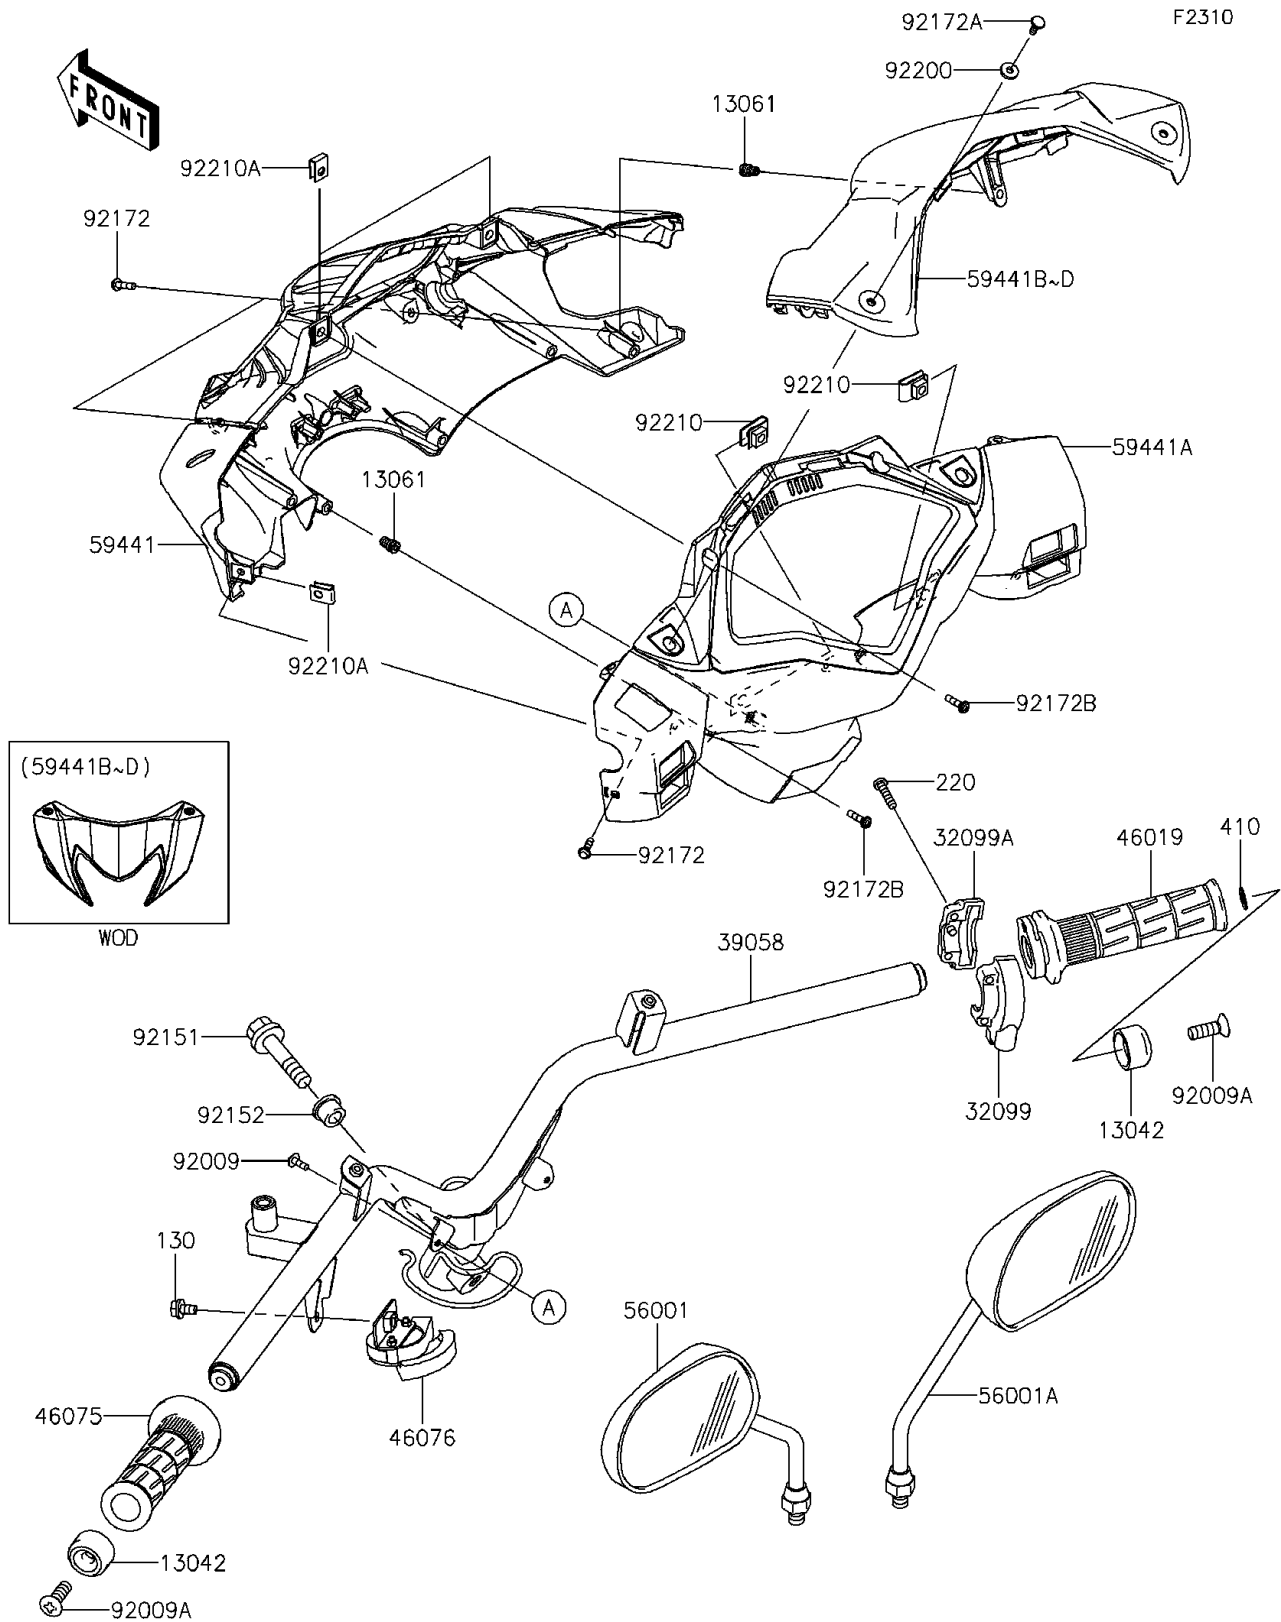

2013 KAZE HIT PARTS DIAGRAM

Handlebar

2013 KAZE HIT PARTS LIST

Handlebar

ITEM NAME	PART NUMBER	QUANTITY
BOLT-FLANGED,6X10 (Ref # 130)	130BB0610	1
SCREW-PAN-CROSS,5X20 (Ref # 220)	220F0520	1
WASHER-PLAIN-SMALL,8MM (Ref # 410)	410AA0800	1
WEIGHT,HANDLE (Ref # 13042)	13042-0023	1
BOSS (Ref # 13061)	13061-0384	1
CASE,THROTTLE,RR (Ref # 32099)	32099-0008	1
CASE,THROTTLE,FR (Ref # 32099A)	32099-0012	1
HANDLE-COMP (Ref # 39058)	39058-0062	1
GRIP-ASSY,THROTTLE (Ref # 46019)	46019-0061	1
GRIP,LH (Ref # 46075)	46075-0007	1
LEVER-ASSY-GRIP,CHOKE (Ref # 46076)	46076-0071	1
MIRROR-ASSY,LH (Ref # 56001)	56001-0176	1
MIRROR-ASSY,RH (Ref # 56001A)	56001-0177	1
COVER-HANDLE,FR,F.BLACK (Ref # 59441)	59441-0036-6Z	1
COVER-HANDLE,RR,F.BLACK (Ref # 59441A)	59441-0037-6Z	1
COVER-HANDLE,TOP,P.RED (Ref # 59441B)	59441-0038-21F	1
COVER-HANDLE,TOP,M.SILVER (Ref # 59441C)	59441-0038-34G	1
COVER-HANDLE,TOP,L.GREEN (Ref # 59441D)	59441-0038-777	1
SCREW,TAPPING,4X12,BLACK (Ref # 92009)	92009-1142	1
SCREW,8X25 (Ref # 92009A)	92009-1717	1
BOLT,FLANGED,10X45 (Ref # 92151)	92151-1413	1
COLLAR (Ref # 92152)	92152-1106	1
SCREW,4X12 (Ref # 92172)	92172-0442	1
SCREW,4X12 (Ref # 92172A)	92172-0451	1
SCREW,4X16 (Ref # 92172B)	92172-1066	1
WASHER,4X9.5X1 (Ref # 92200)	92200-0546	1
NUT,6MM (Ref # 92210)	92210-0218	1
NUT (Ref # 92210A)	92210-0339	1