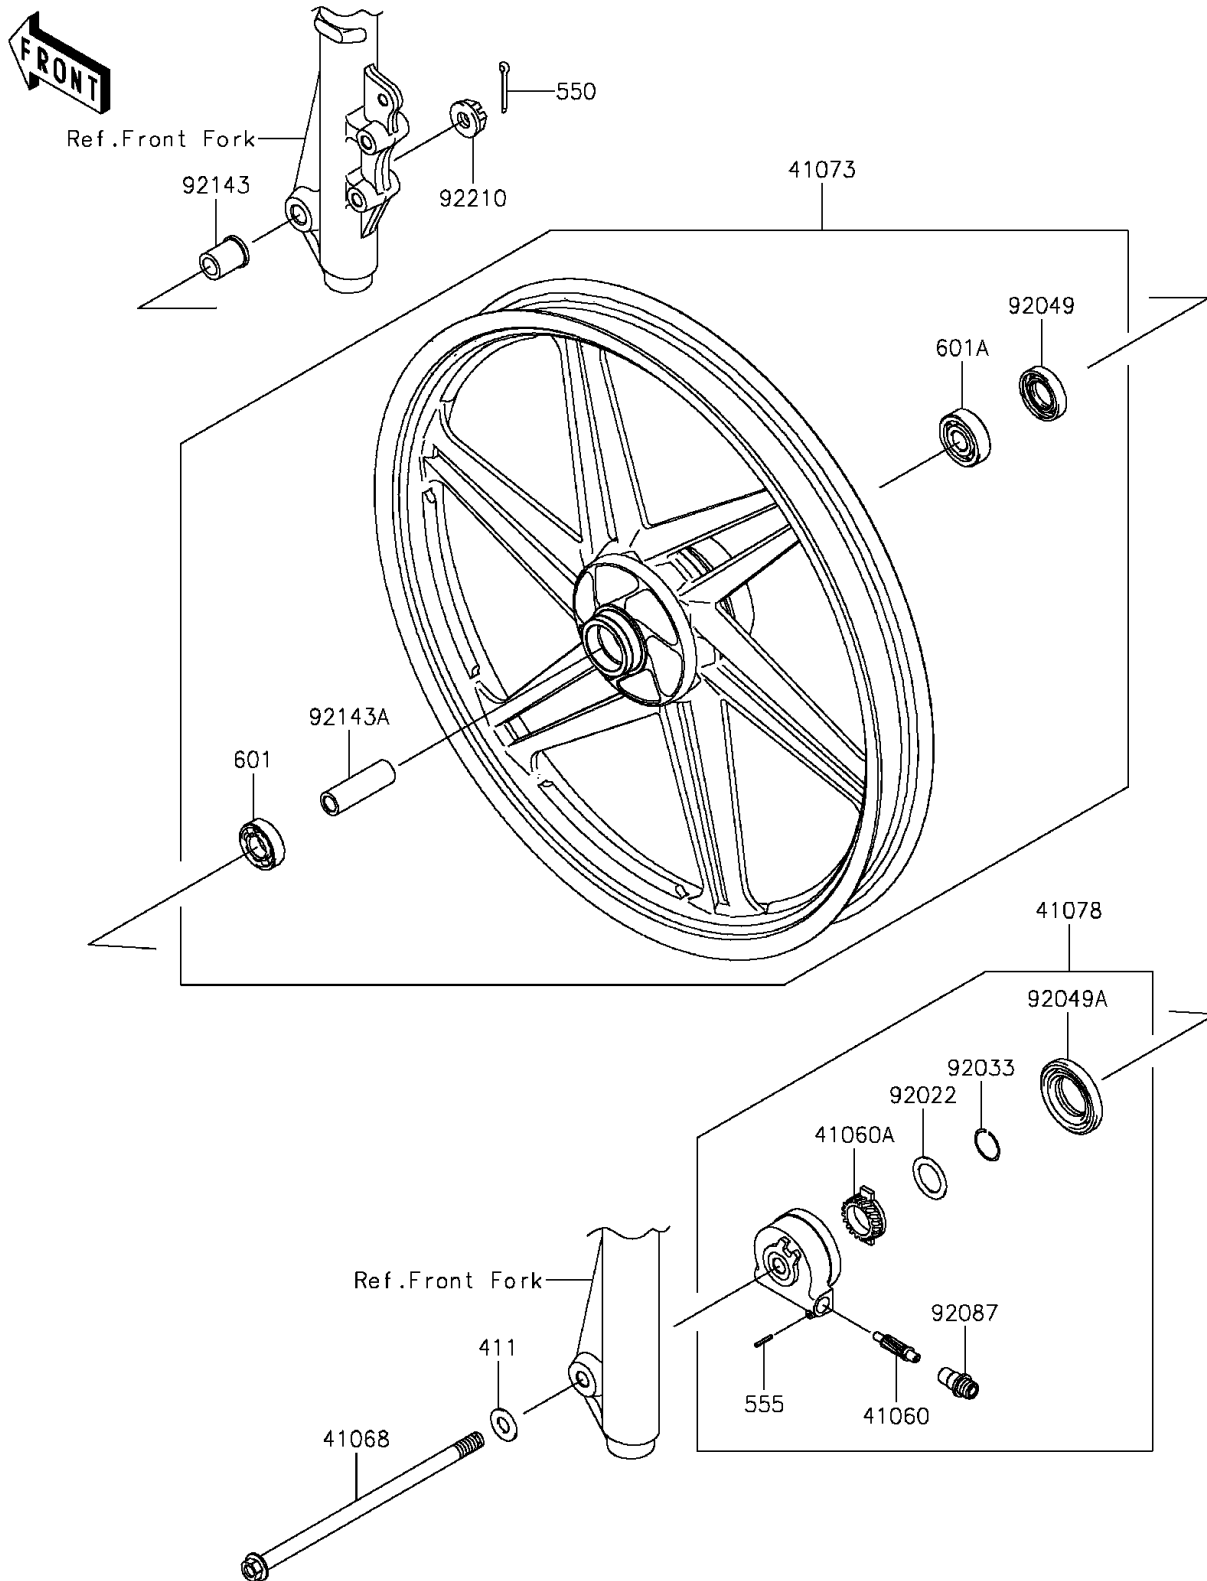

2013 KAZE HIT PARTS DIAGRAM

Front Hub

F2230

2013 KAZE HIT PARTS LIST

Front Hub

ITEM NAME	PART NUMBER	QUANTITY
WASHER-PLAIN,10MM (Ref # 411)	411AA1000	1
PIN-COTTER,2.5X25 (Ref # 550)	550AA2525	1
PIN-SPRING (Ref # 555)	555A0214	1
BEARING-BALL,#6200UG (Ref # 601)	601B6200UG	1
BEARING-BALL (Ref # 601A)	601B6300UG	1
GEAR-METER SCREW,10T (Ref # 41060)	41060-0571	1
GEAR-METER SCREW,25T (Ref # 41060A)	41060-0572	1
AXLE,FR (Ref # 41068)	41068-1362	1
WHEEL-ASSY,FR,G.BLACK (Ref # 41073)	41073-0569-21V	1
CASE-ASSY-METER GEAR (Ref # 41078)	41078-0054	1
WASHER,20X29X1.0 (Ref # 92022)	92022-1510	1
RING-SNAP,19MM (Ref # 92033)	92033-1160	1
SEAL-OIL,DD20X35X7 (Ref # 92049)	92049-0052	1
SEAL-OIL (Ref # 92049A)	92049-0717	1
BUSHING-METER GEAR (Ref # 92087)	92087-0002	1
COLLAR,FR AXLE,L=24.5 (Ref # 92143)	92143-1847	1
COLLAR,FR HUB,L=51 (Ref # 92143A)	92143-1992	1
NUT,CASTLE,10MM (Ref # 92210)	92210-1093	1