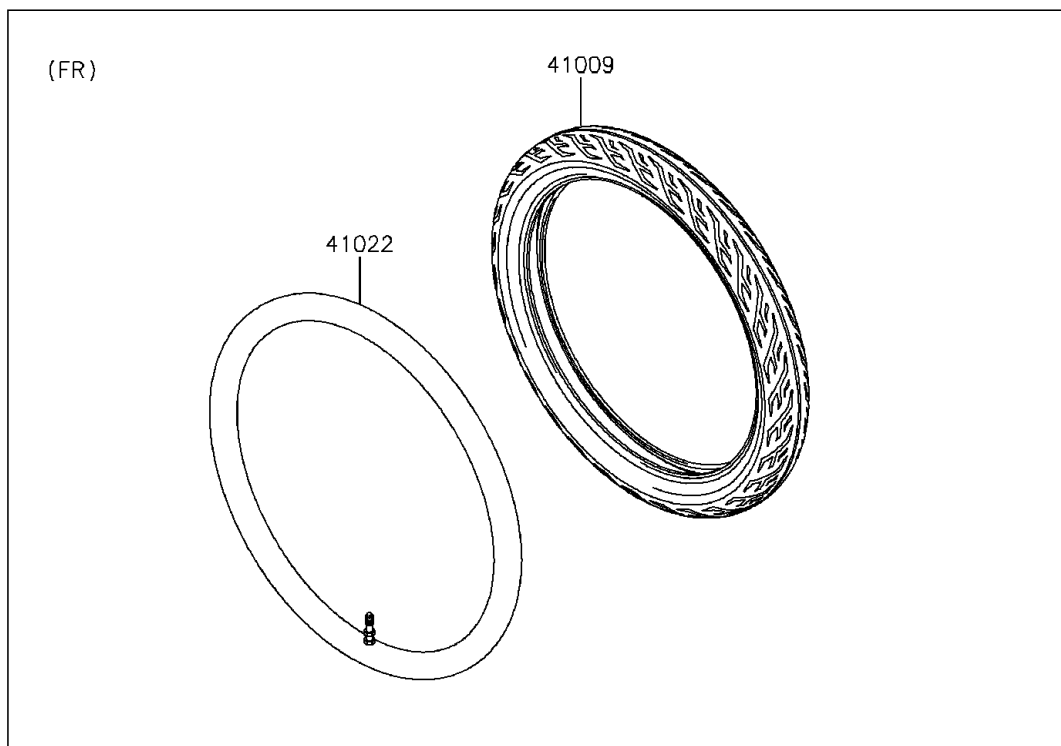

2013 KAZE HIT PARTS DIAGRAM

Tires

F2210

2013 KAZE HIT PARTS LIST

Tires

ITEM NAME	PART NUMBER	QUANTITY
TIRE,FR,70/90-17 38P,NR73(IRC) (Ref # 41009)	41009-0101	1
TIRE,RR,80/90-17 44P,NR73(IRC) (Ref # 41009A)	41009-0102	1
TUBE-TIRE,FR,70/90-17(IRC) (Ref # 41022)	41022-0011	1
TUBE-TIRE,RR,80/90-17(IRC) (Ref # 41022A)	41022-0012	1