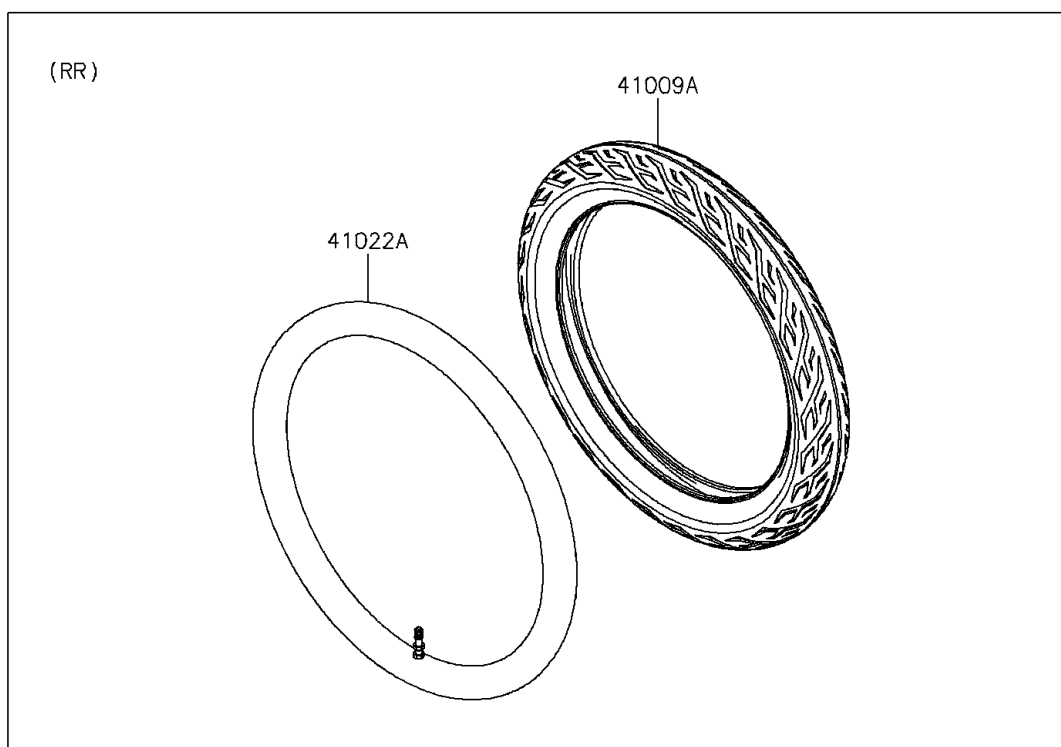

2013 KAZE HIT PARTS DIAGRAM

Tires

F2210

2013 KAZE HIT PARTS LIST

Tires

ITEM NAME	PART NUMBER	QUANTITY
TIRE,FR,70/90-17 38P,NR73(IRC) (Ref # 41009)	41009-0101	1
TIRE,RR,80/90-17 44P,NR73(IRC) (Ref # 41009A)	41009-0102	1
TUBE-TIRE,FR,70/90-17(IRC) (Ref # 41022)	41022-0011	1
TUBE-TIRE,RR,80/90-17(IRC) (Ref # 41022A)	41022-0012	1