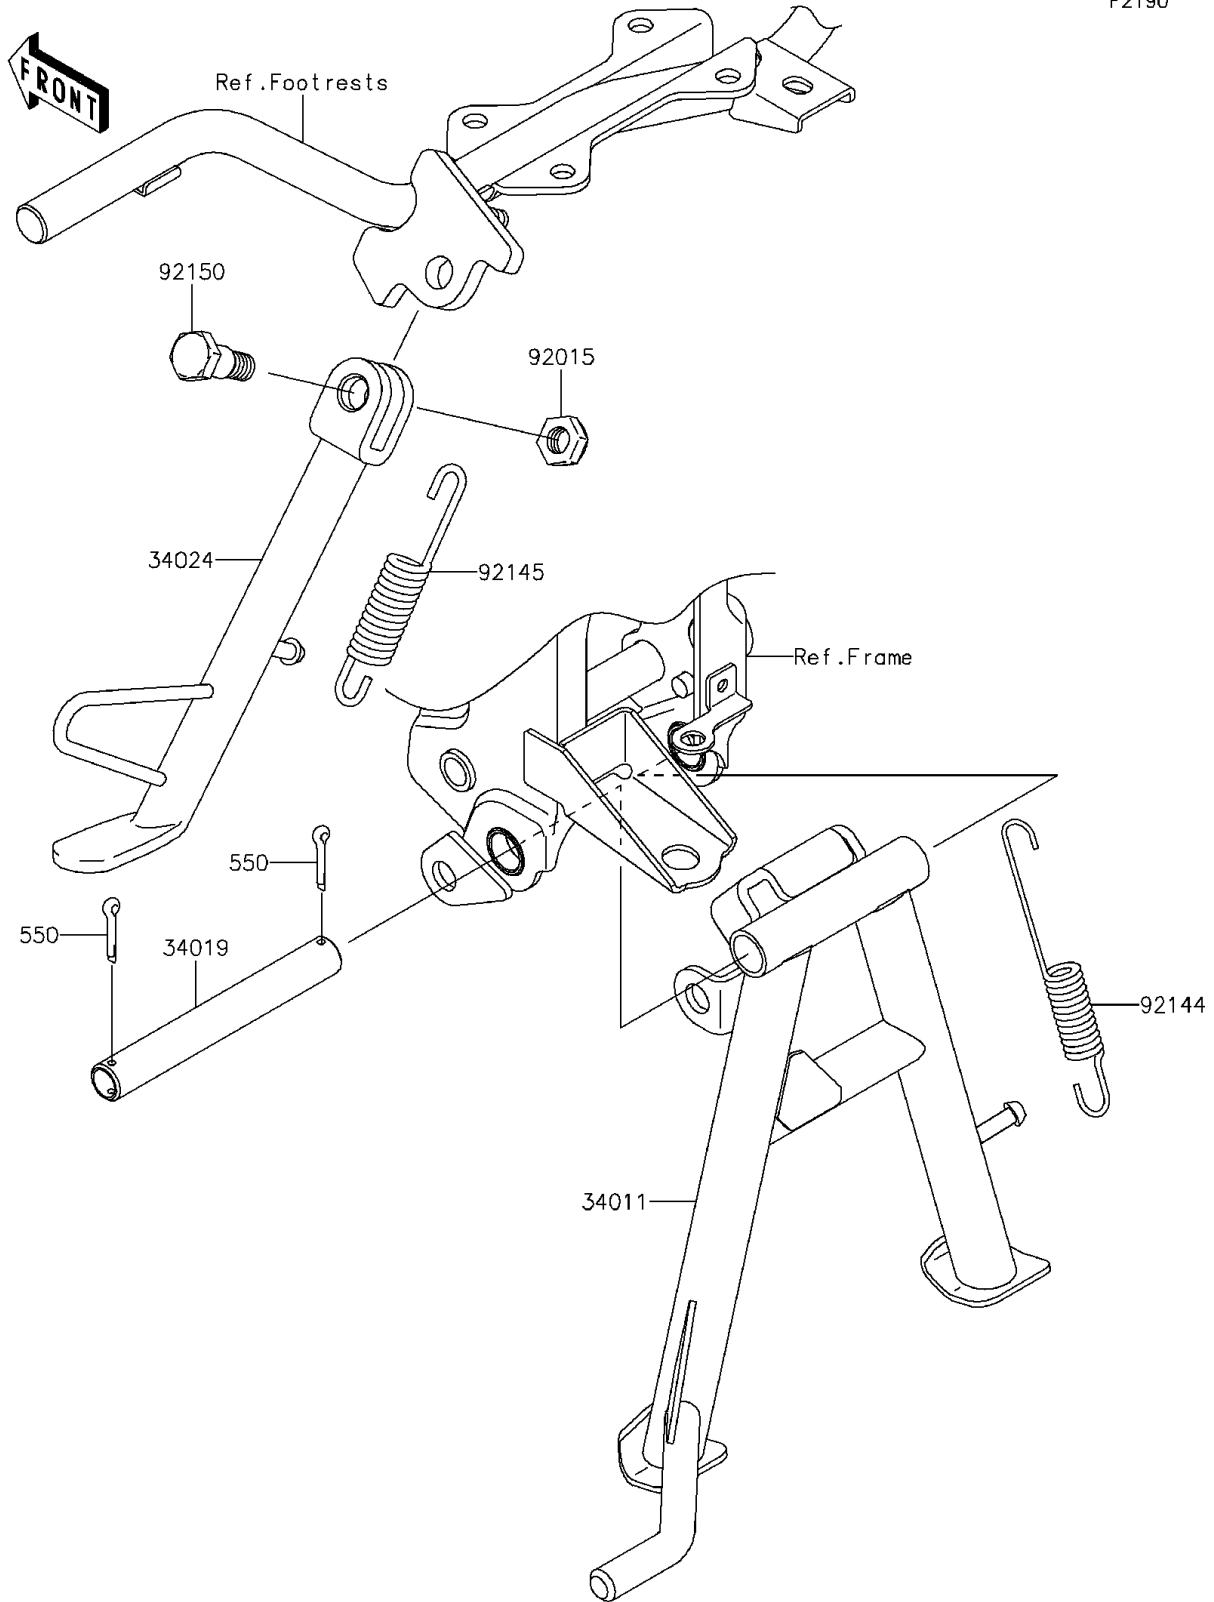

## 2013 KAZE HIT PARTS DIAGRAM

Stand(s)

F2190

## 2013 KAZE HIT PARTS LIST

Stand(s)

ITEM NAME	PART NUMBER	QUANTITY
PIN-COTTER,3.0X30 (Ref # 550)	550AA3030	1
STAND-CENTER (Ref # 34011)	34011-0059	1
SHAFT-STAND,CENTER (Ref # 34019)	34019-0002	1
STAND-SIDE (Ref # 34024)	34024-0104	1
NUT,LOCK,10MM (Ref # 92015)	92015-1962	1
SPRING,CENTER STAND (Ref # 92144)	92144-1385	1
SPRING,STAND (Ref # 92145)	92145-0106	1
BOLT,SIDE STAND (Ref # 92150)	92150-1545	1