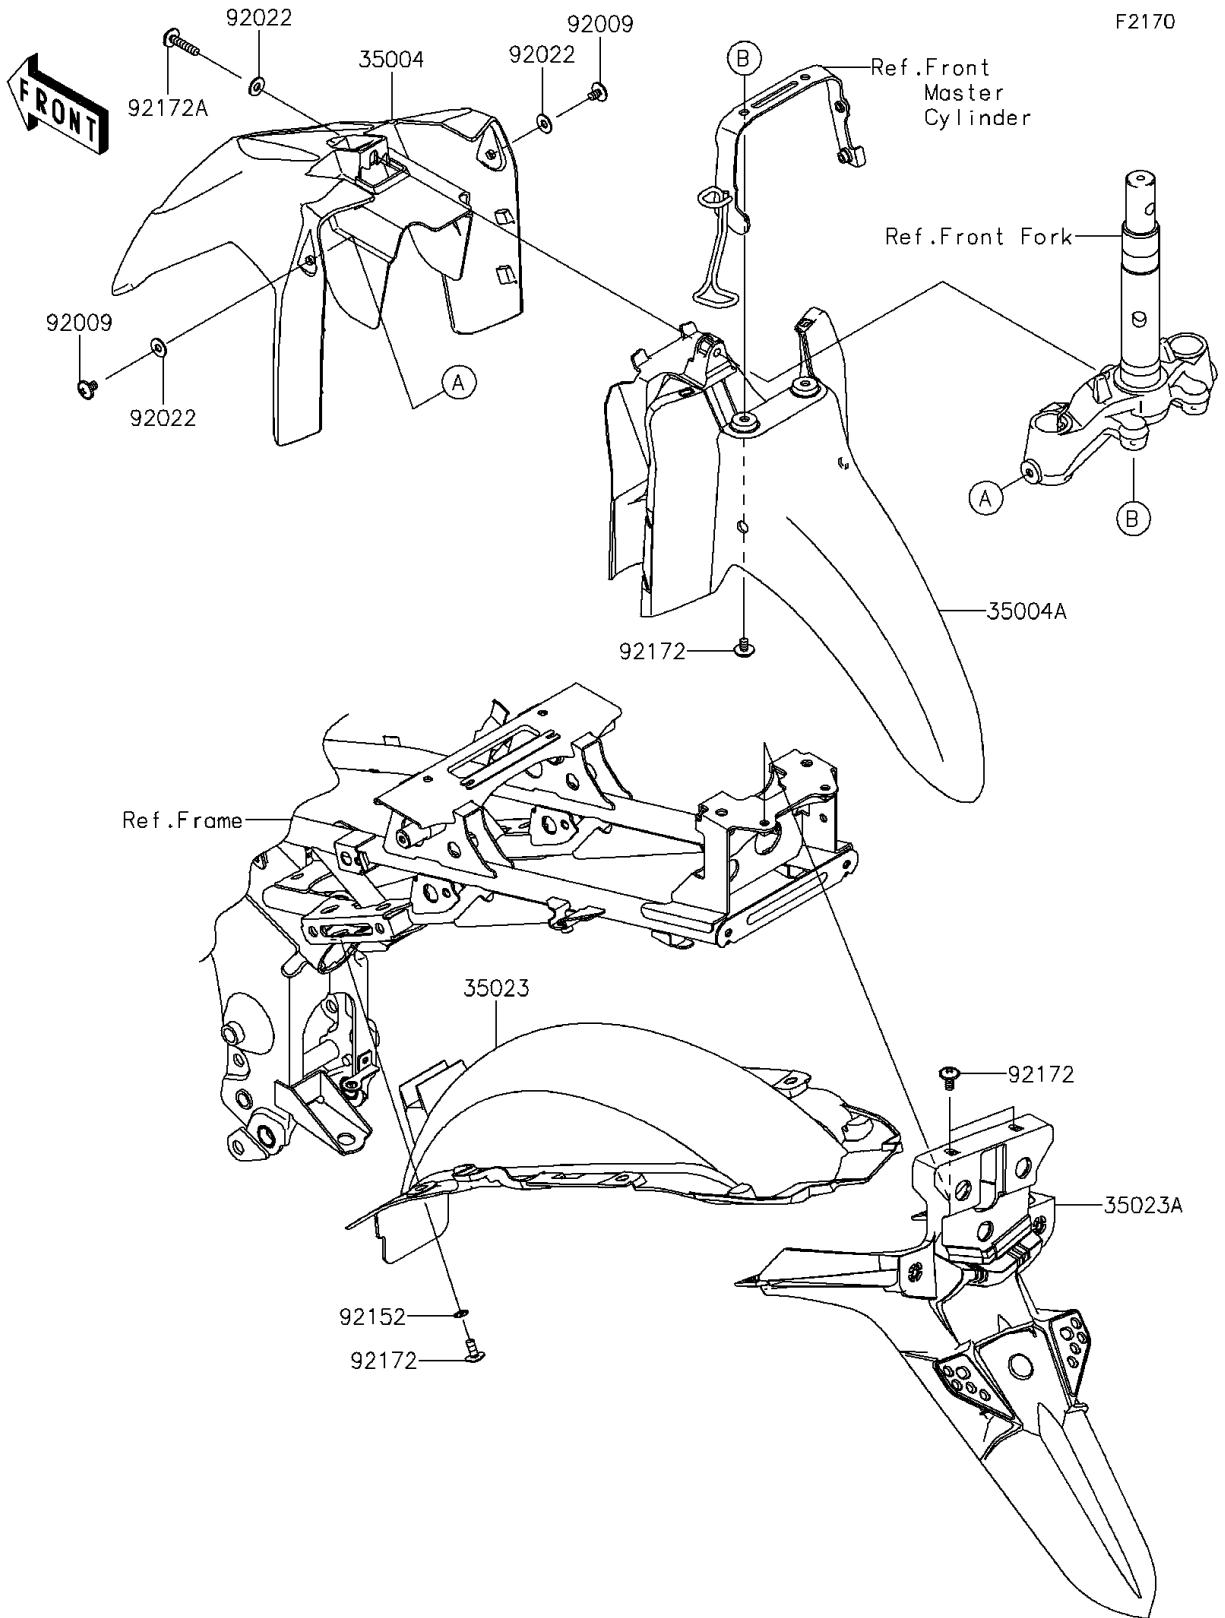

2013 KAZE HIT PARTS DIAGRAM

Fenders

2013 KAZE HIT PARTS LIST

Fenders

ITEM NAME	PART NUMBER	QUANTITY
FENDER-FRONT,FR,M.F.S.BLACK (Ref # 35004)	35004-0126-21P	1
FENDER-FRONT,RR,F.BLACK (Ref # 35004A)	35004-0127-6Z	1
FENDER-REAR,FR,F.BLACK (Ref # 35023)	35023-0165-6Z	1
FENDER-REAR,RR,F.BLACK (Ref # 35023A)	35023-0166-6Z	1
SCREW,6X10 (Ref # 92009)	92009-1729	1
WASHER,6.5X16X1 (Ref # 92022)	92022-1143	1
COLLAR,6.4X8X3.3 (Ref # 92152)	92152-0813	1
SCREW,6X14 (Ref # 92172)	92172-0055	1
SCREW,6X28 (Ref # 92172A)	92172-0348	1