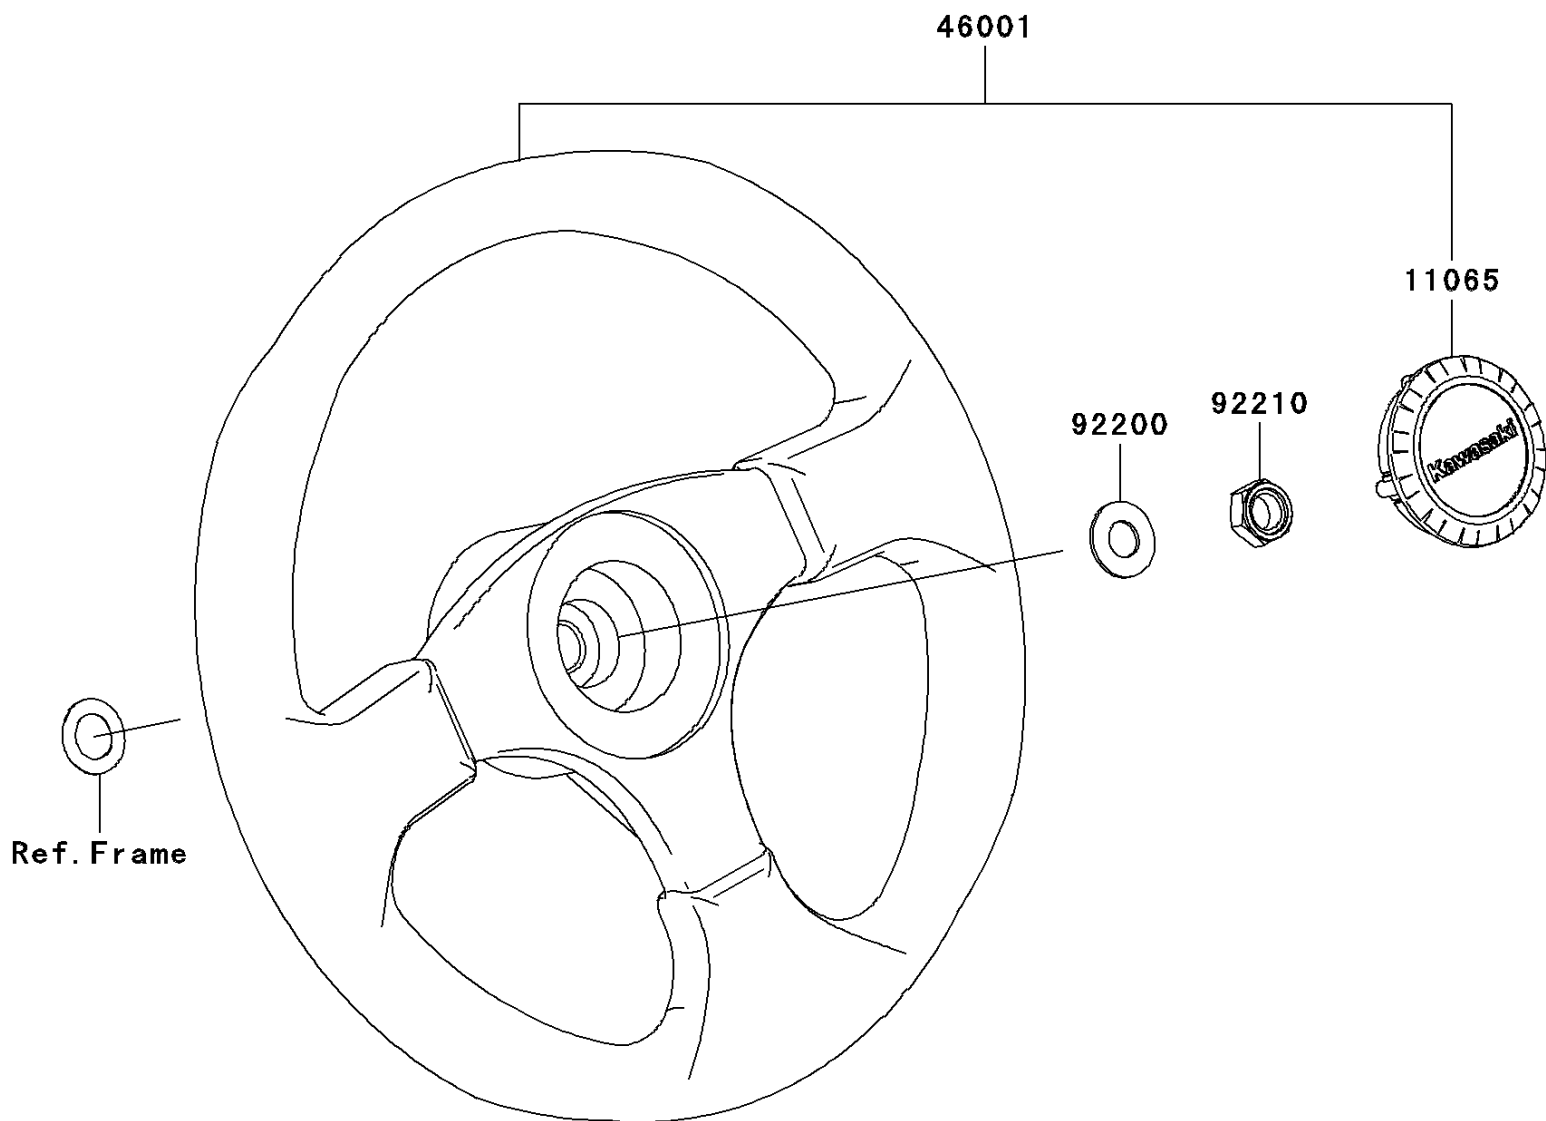

2009 Teryx® 750 4x4 NRA Outdoors™ PARTS DIAGRAM

Steering Wheel

F2311

2009 Teryx® 750 4x4 NRA Outdoors™ PARTS LIST

Steering Wheel

ITEM NAME	PART NUMBER	QUANTITY
CAP,HANDLE (Ref # 11065)	11065-0171	1
HANDLE-ASSY (Ref # 46001)	46001-0001	1
WASHER,12.1X25X1.6 (Ref # 92200)	92200-0455	1
NUT,LOCK,12MM (Ref # 92210)	92210-1249	1