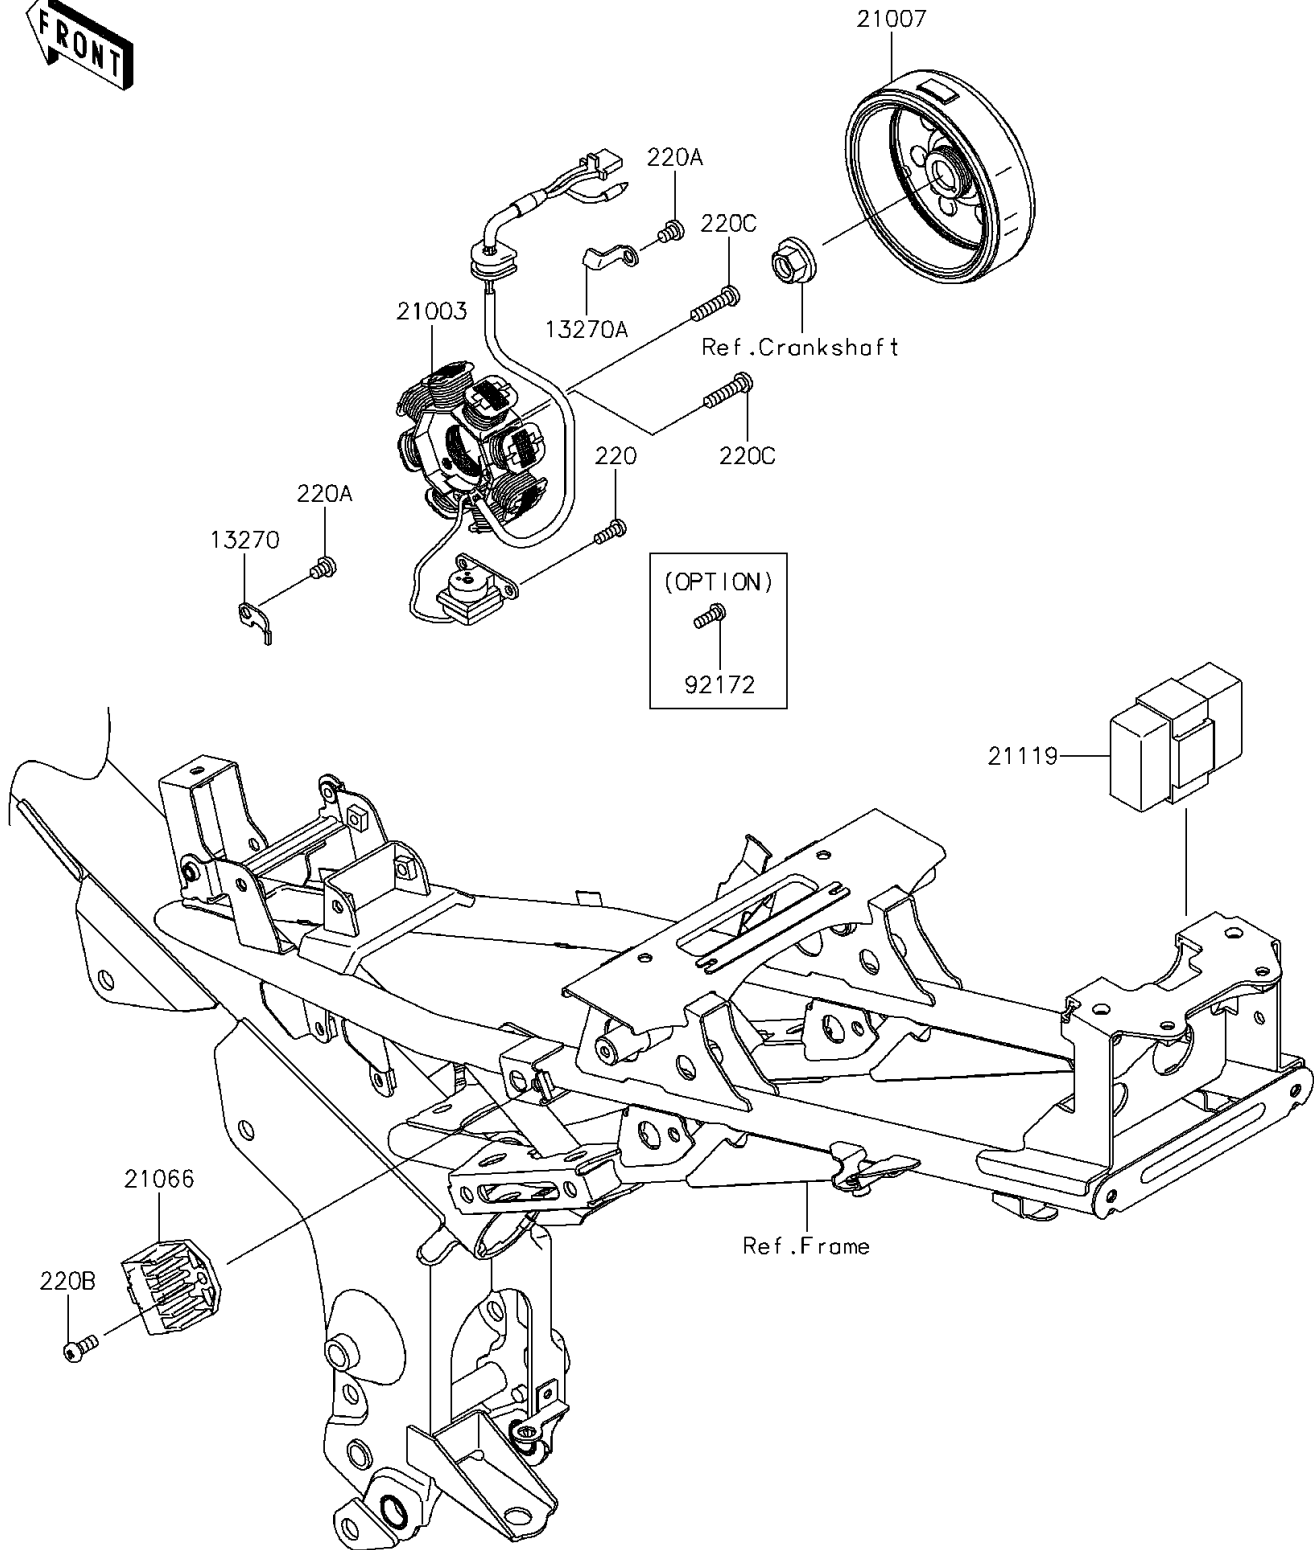

## 2013 KAZE HIT PARTS DIAGRAM

Generator

E1810

## 2013 KAZE HIT PARTS LIST

Generator

ITEM NAME	PART NUMBER	QUANTITY
SCREW-PAN-CROS,5X14 (Ref # 220)	220AA0514	1
SCREW-PAN-CROS,6X8 (Ref # 220A)	220AA0608	1
SCREW-PAN-CROS,6X14 (Ref # 220B)	220AA0614	1
SCREW-PAN-CROS,6X25 (Ref # 220C)	220AA0625	1
PLATE (Ref # 13270)	13270-1252	1
PLATE (Ref # 13270A)	13270-1961	1
STATOR (Ref # 21003)	21003-0040	1
ROTOR (Ref # 21007)	21007-0146	1
REGULATOR-VOLTAGE (Ref # 21066)	21066-0044	1
IGNITER (Ref # 21119)	21119-0100	1
SCREW,5X14 (Ref # 92172)	92172-1077	1