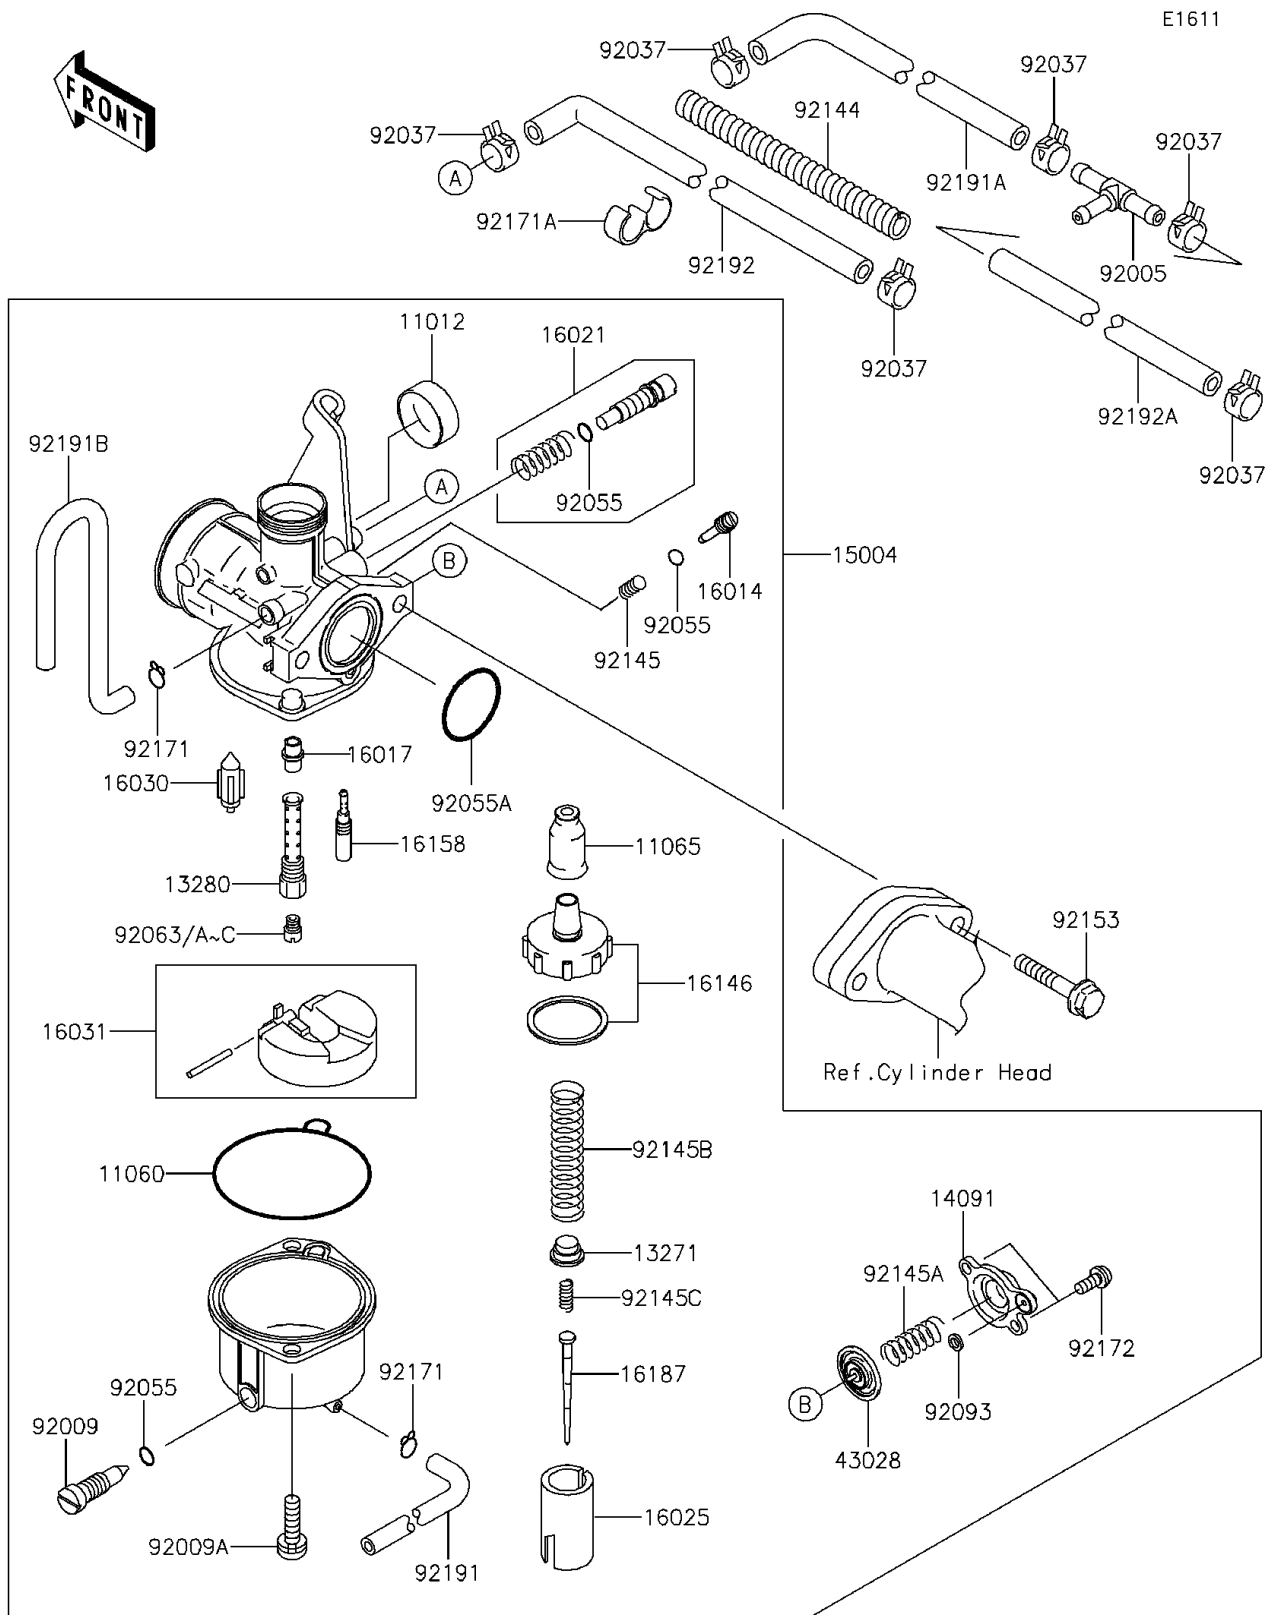

2013 KAZE HIT PARTS DIAGRAM

Carburetor

2013 KAZE HIT PARTS LIST

Carburetor

ITEM NAME	PART NUMBER	QUANTITY
CAP,CHOKE (Ref # 11012)	11012-1940	1
GASKET,FLOAT CHAMBER (Ref # 11060)	11060-1700	1
CAP, TOP COVER (Ref # 11065)	11065-1235	1
PLATE (Ref # 13271)	13271-1668	1
HOLDER,NEEDLE JET (Ref # 13280)	13280-1282	1
COVER (Ref # 14091)	14091-0285	1
CARBURETOR-ASSY,PB18 (Ref # 15004)	15004-0743	1
SCREW-PILOT AIR (Ref # 16014)	16014-0013	1
JET-NEEDLE (Ref # 16017)	16017-1399	1
SCREW-THROTTLE STOP (Ref # 16021)	16021-1203	1
VALVE-THROTTLE (Ref # 16025)	16025-1225	1
VALVE-FLOAT,FLOAT (Ref # 16030)	16030-0002	1
FLOAT (Ref # 16031)	16031-1107	1
COVER-ASSY,CARBURETOR TOP (Ref # 16146)	16146-1229	1
JET-SLOW,#38 (Ref # 16158)	16158-1063	1
NEEDLE-JET,NEQC (Ref # 16187)	16187-0024	1
DIAPHRAGM (Ref # 43028)	43028-0003	1
FITTING (Ref # 92005)	92005-0112	1
SCREW,DRAIN (Ref # 92009)	92009-1057	1
SCREW (Ref # 92009A)	92009-1750	1
CLAMP (Ref # 92037)	92037-1601	1
RING-O (Ref # 92055)	92055-1053	1
RING-O (Ref # 92055A)	92055-1541	1
JET-MAIN,#85 (Ref # 92063)	92063-1326	1
JET-MAIN,#78 (Ref # 92063A)	92063-1393	1
JET-MAIN,#80 (Ref # 92063B)	92063-1396	1
JET-MAIN,#82 (Ref # 92063C)	92063-1397	1
SEAL,U-RING (Ref # 92093)	92093-1046	1
SPRING (Ref # 92144)	92144-1994	1

2013 KAZE HIT PARTS LIST

Carburetor

ITEM NAME	PART NUMBER	QUANTITY
SPRING (Ref # 92145)	92145-0004	1
SPRING (Ref # 92145A)	92145-0217	1
SPRING, THROTTLE VALVE (Ref # 92145B)	92145-1407	1
SPRING, THROTTLE VALVE PLATE (Ref # 92145C)	92145-1408	1
BOLT, FLANGED-SMALL, 6X28 (Ref # 92153)	92153-1309	1
CLAMP (Ref # 92171)	92171-0494	1
CLAMP (Ref # 92171A)	92171-1184	1
SCREW (Ref # 92172)	92172-0165	1
TUBE, 3.5X6.5X298 (Ref # 92191)	92191-1142	1
TUBE, FUEL (Ref # 92191A)	92191-1204	1
TUBE, 3.5X6.5X350 (Ref # 92191B)	92191-1768	1
TUBE, 5X9X290 (Ref # 92192)	92192-0804	1
TUBE, 5X9X110 (Ref # 92192A)	92192-0805	1