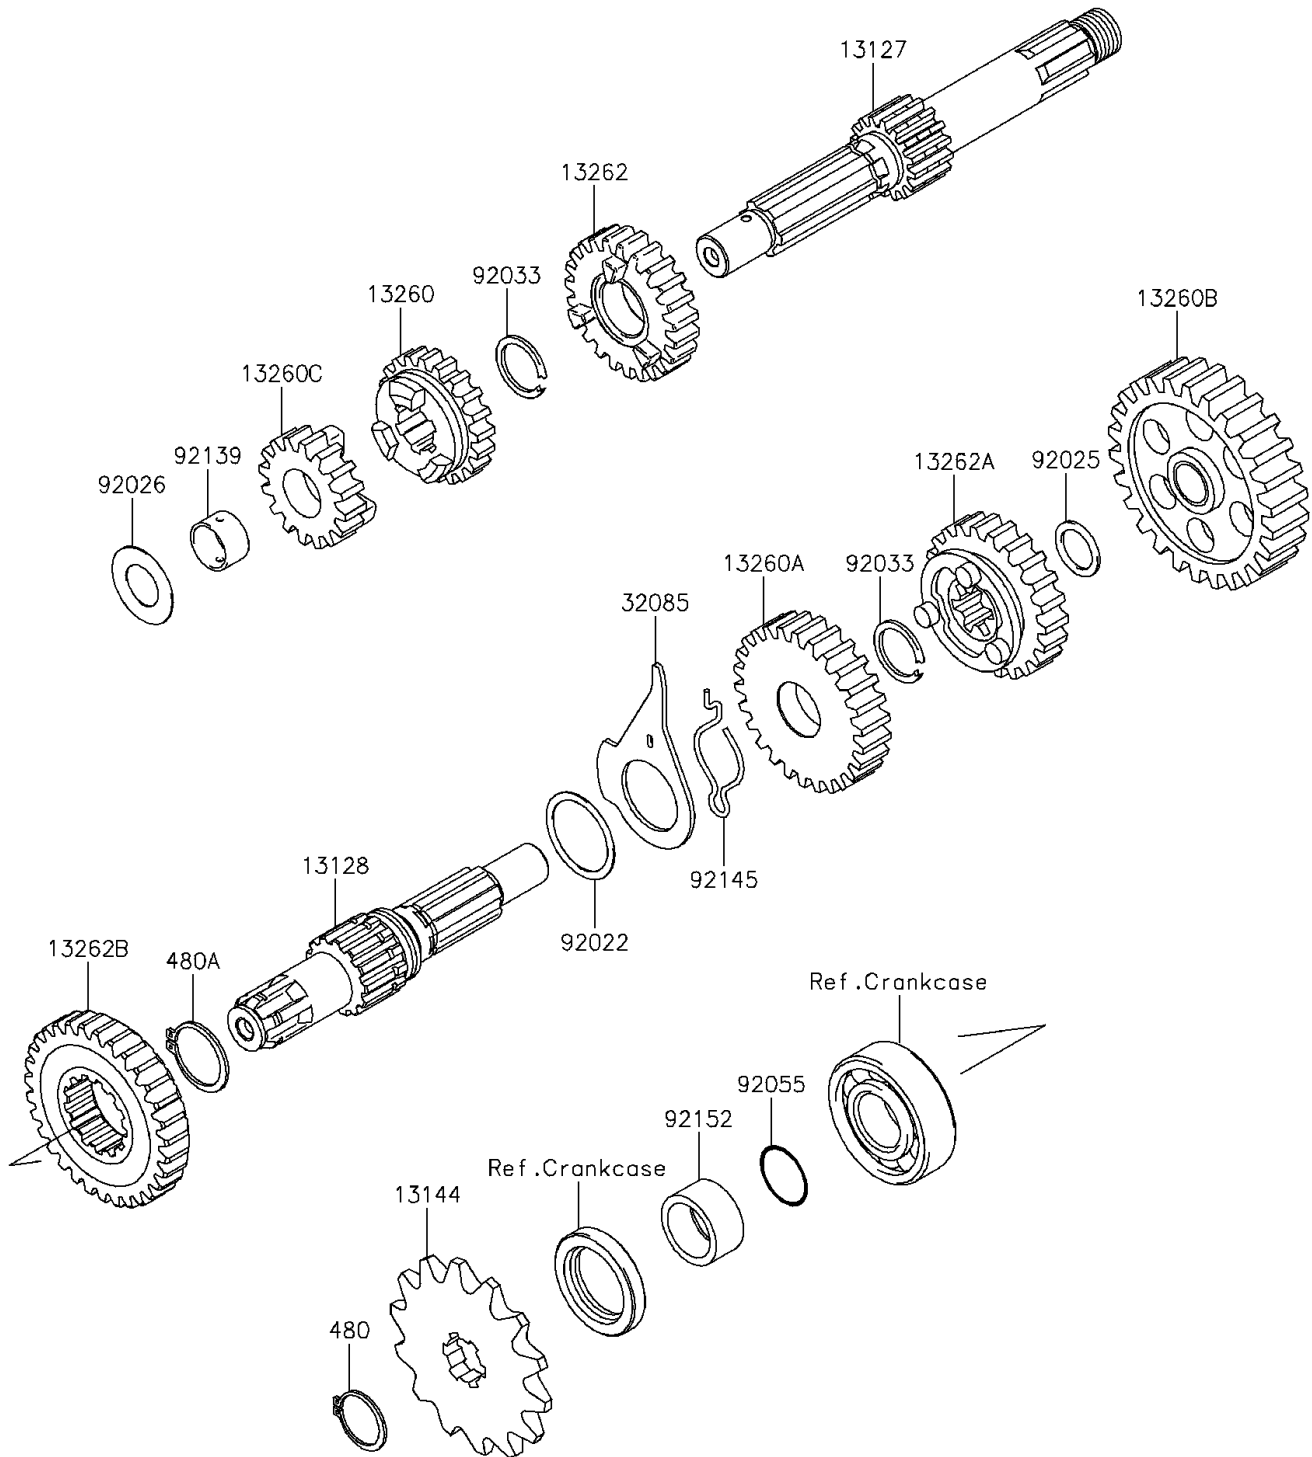

2013 KAZE HIT PARTS DIAGRAM

Transmission

E1361

2013 KAZE HIT PARTS LIST

Transmission

ITEM NAME	PART NUMBER	QUANTITY
CIRCLIP-TYPE-C,17MM (Ref # 480)	480J1700	1
CIRCLIP-TYPE-C,24MM (Ref # 480A)	480J2400	1
SHAFT-TRANSMISSION INPUT,12T (Ref # 13127)	13127-1280	1
SHAFT-TRANSMISSION OUTPUT (Ref # 13128)	13128-0672	1
SPROCKET-OUTPUT,14T (Ref # 13144)	13144-0556	1
GEAR,INPUT 3RD,20T (Ref # 13260)	13260-1839	1
GEAR,OUTPUT 3RD,27T (Ref # 13260A)	13260-1842	1
GEAR,OUTPUT LOW,36T (Ref # 13260B)	13260-1862	1
GEAR,INPUT 2ND,16T (Ref # 13260C)	13260-1986	1
GEAR,INPUT 4TH,23T (Ref # 13262)	13262-0666	1
GEAR,OUTPUT 4TH,25T (Ref # 13262A)	13262-0667	1
GEAR,OUTPUT 2ND,31T (Ref # 13262B)	13262-0913	1
STOPPER (Ref # 32085)	32085-0194	1
WASHER,22.3X27X0.5 (Ref # 92022)	92022-198	1
SHIM (Ref # 92025)	92025-1280	1
SPACER (Ref # 92026)	92026-1091	1
RING-SNAP,17MM (Ref # 92033)	92033-1060	1
RING-O,16.8MM (Ref # 92055)	92055-1235	1
BUSHING (Ref # 92139)	92139-1102	1
SPRING (Ref # 92145)	92145-0782	1
COLLAR,SPROCKET (Ref # 92152)	92152-0998	1