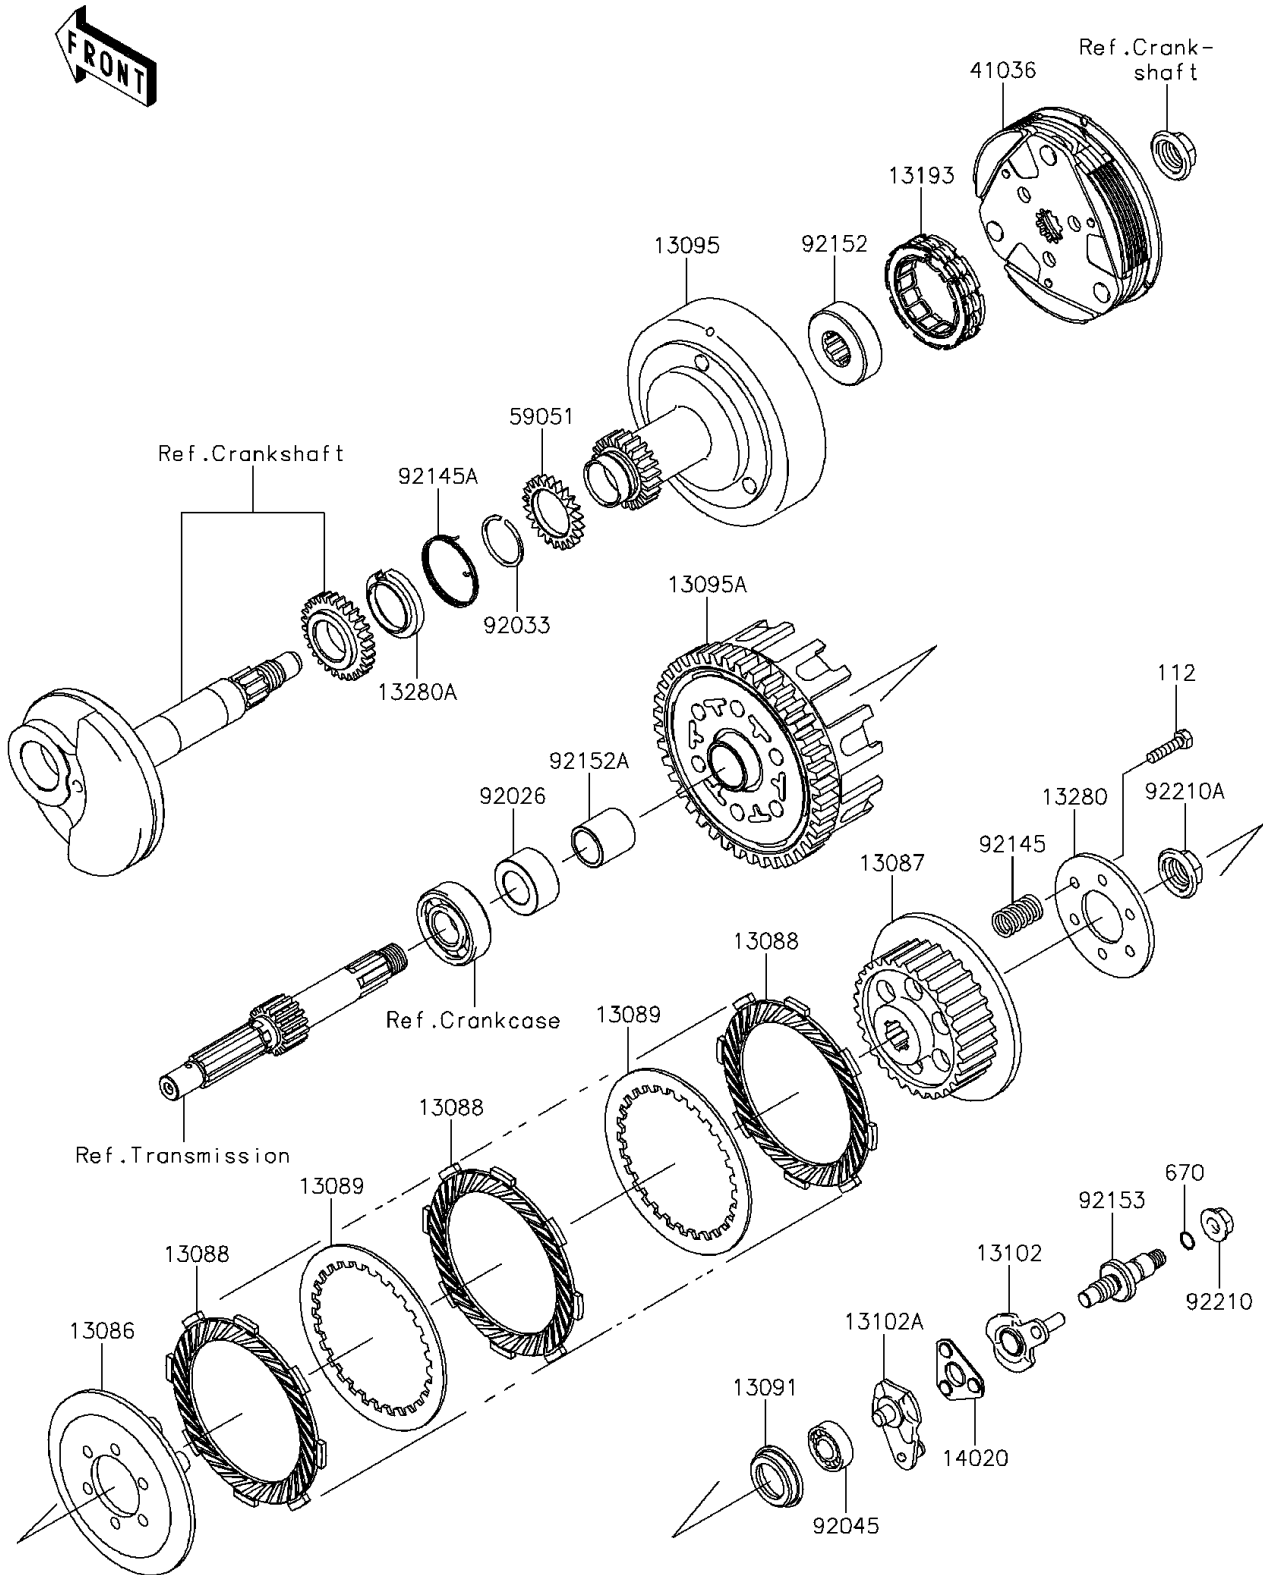

## 2013 KAZE HIT PARTS DIAGRAM

Clutch

E1350

## 2013 KAZE HIT PARTS LIST

### Clutch

ITEM NAME	PART NUMBER	QUANTITY
BOLT-UPSET,5X20 (Ref # 112)	112BA0520	1
O RING,8MM (Ref # 670)	670B1508	1
WHEEL-CLUTCH (Ref # 13086)	13086-1065	1
HUB-CLUTCH (Ref # 13087)	13087-1151	1
PLATE-FRICTION (Ref # 13088)	13088-1142	1
PLATE-CLUTCH (Ref # 13089)	13089-1087	1
HOLDER (Ref # 13091)	13091-1787	1
HOUSING-COMP-CLUTCH (Ref # 13095)	13095-0128	1
HOUSING-COMP-CLUTCH (Ref # 13095A)	13095-1403	1
RELEASE-COMP-CLUTCH (Ref # 13102)	13102-1135	1
RELEASE-COMP-CLUTCH (Ref # 13102A)	13102-1136	1
CLUTCH-ASSY-ONEWAY (Ref # 13193)	13193-0008	1
HOLDER,CLUTCH (Ref # 13280)	13280-0370	1
HOLDER,CLUTCH (Ref # 13280A)	13280-1250	1
RETAINER (Ref # 14020)	14020-0576	1
HUB-ASSY,CLUTCH (Ref # 41036)	41036-0261	1
GEAR-SPUR,CLUTCH,22T (Ref # 59051)	59051-1403	1
SPACER (Ref # 92026)	92026-1605	1
RING-SNAP,23.5MM (Ref # 92033)	92033-1065	1
BEARING-BALL,#628 (Ref # 92045)	92045-1123	1
SPRING,CLUTCH HUB (Ref # 92145)	92145-1456	1
SPRING,CLUTCH HOLDER (Ref # 92145A)	92145-1457	1
COLLAR (Ref # 92152)	92152-0833	1
COLLAR,17X22X22.7 (Ref # 92152A)	92152-1530	1
BOLT,CLUTCH RELEASE (Ref # 92153)	92153-0525	1
NUT,8MM (Ref # 92210)	92210-0773	1
NUT,14MM (Ref # 92210A)	92210-1374	1