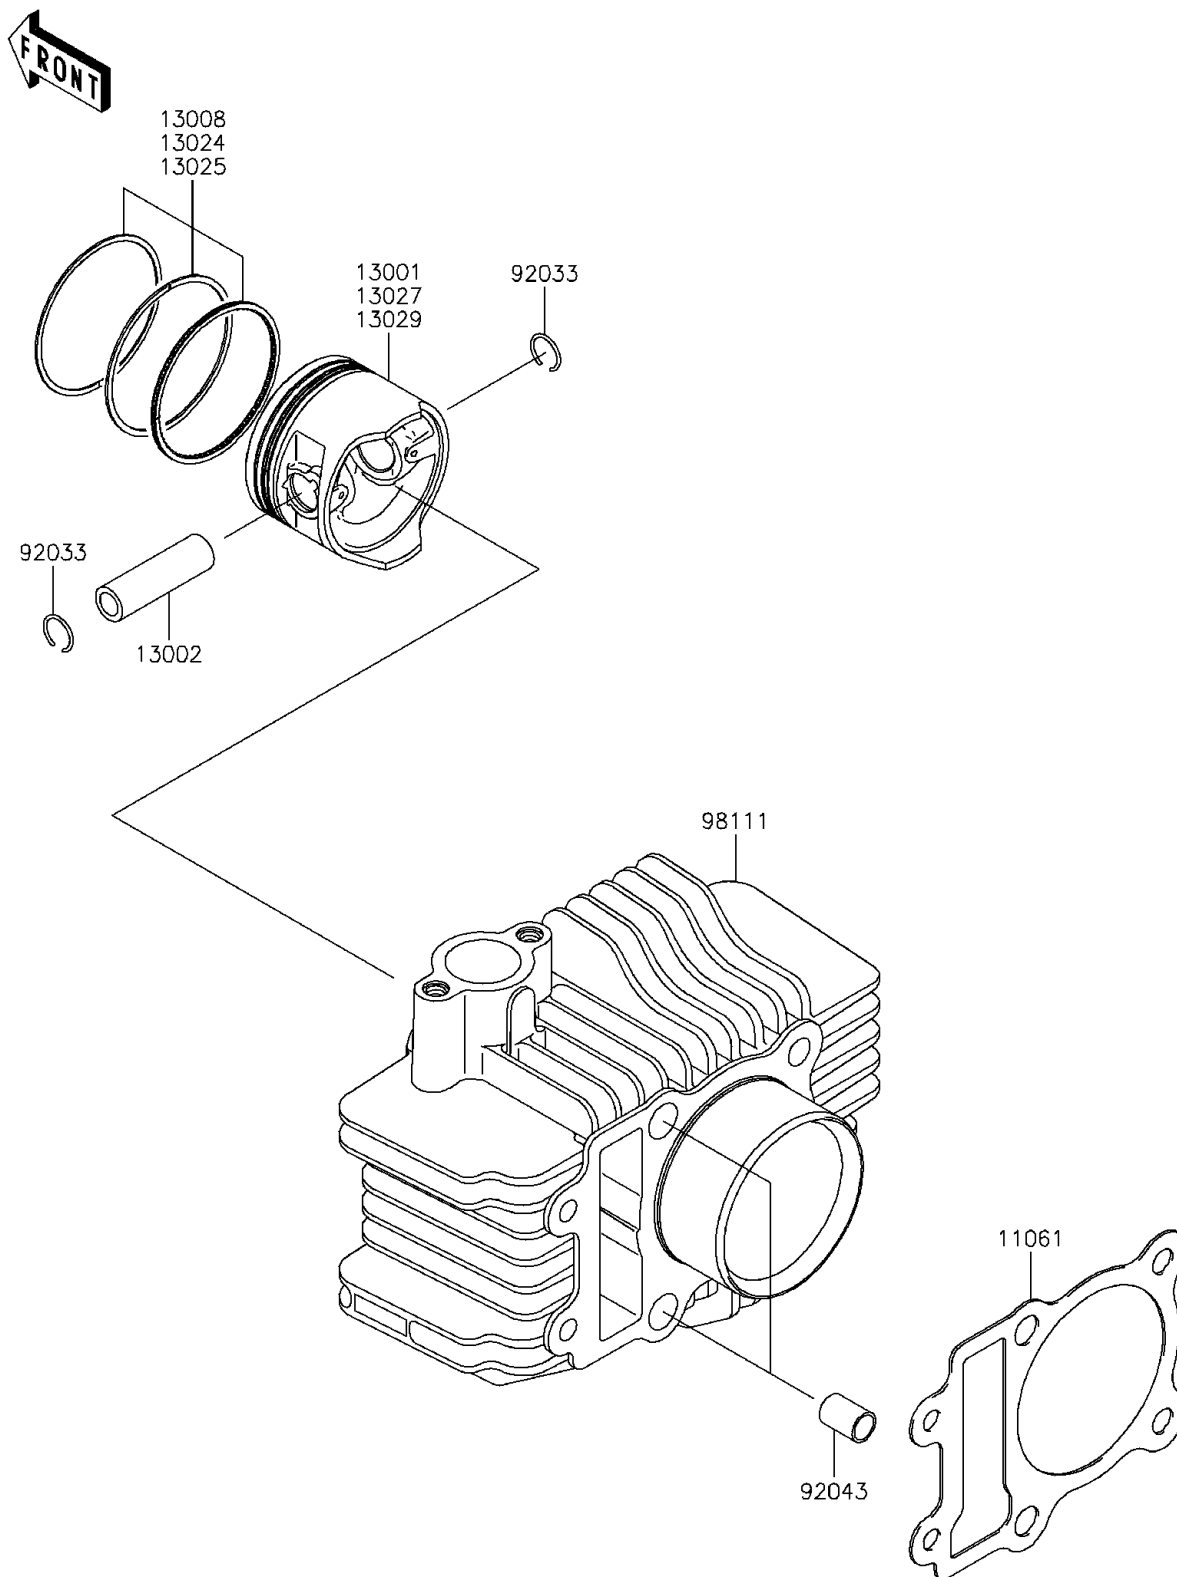

## 2013 KAZE HIT PARTS DIAGRAM

Cylinder/Piston(s)

E1120

## 2013 KAZE HIT PARTS LIST

Cylinder/Piston(s)

ITEM NAME	PART NUMBER	QUANTITY
GASKET,CYLINDER BASE (Ref # 11061)	11061-0256	1
PISTON-ENGINE (Ref # 13001)	13001-0721	1
PIN-PISTON (Ref # 13002)	13002-0031	1
RING-SET-PISTON (Ref # 13008)	13008-0011	1
RING-SET-PISTON LL,O/S 1.00 (Ref # 13024)	13024-0007	1
RING-SET-PISTON L,O/S 0.50 (Ref # 13025)	13025-0008	1
PISTON-ENGINE LL (Ref # 13027)	13027-0053	1
PISTON-ENGINE L (Ref # 13029)	13029-0704	1
RING-SNAP (Ref # 92033)	92033-1072	1
PIN,8.2X10X14 (Ref # 92043)	92043-0100	1
CYLINDER-COMP-ENGINE (Ref # 98111)	98111-0065	1