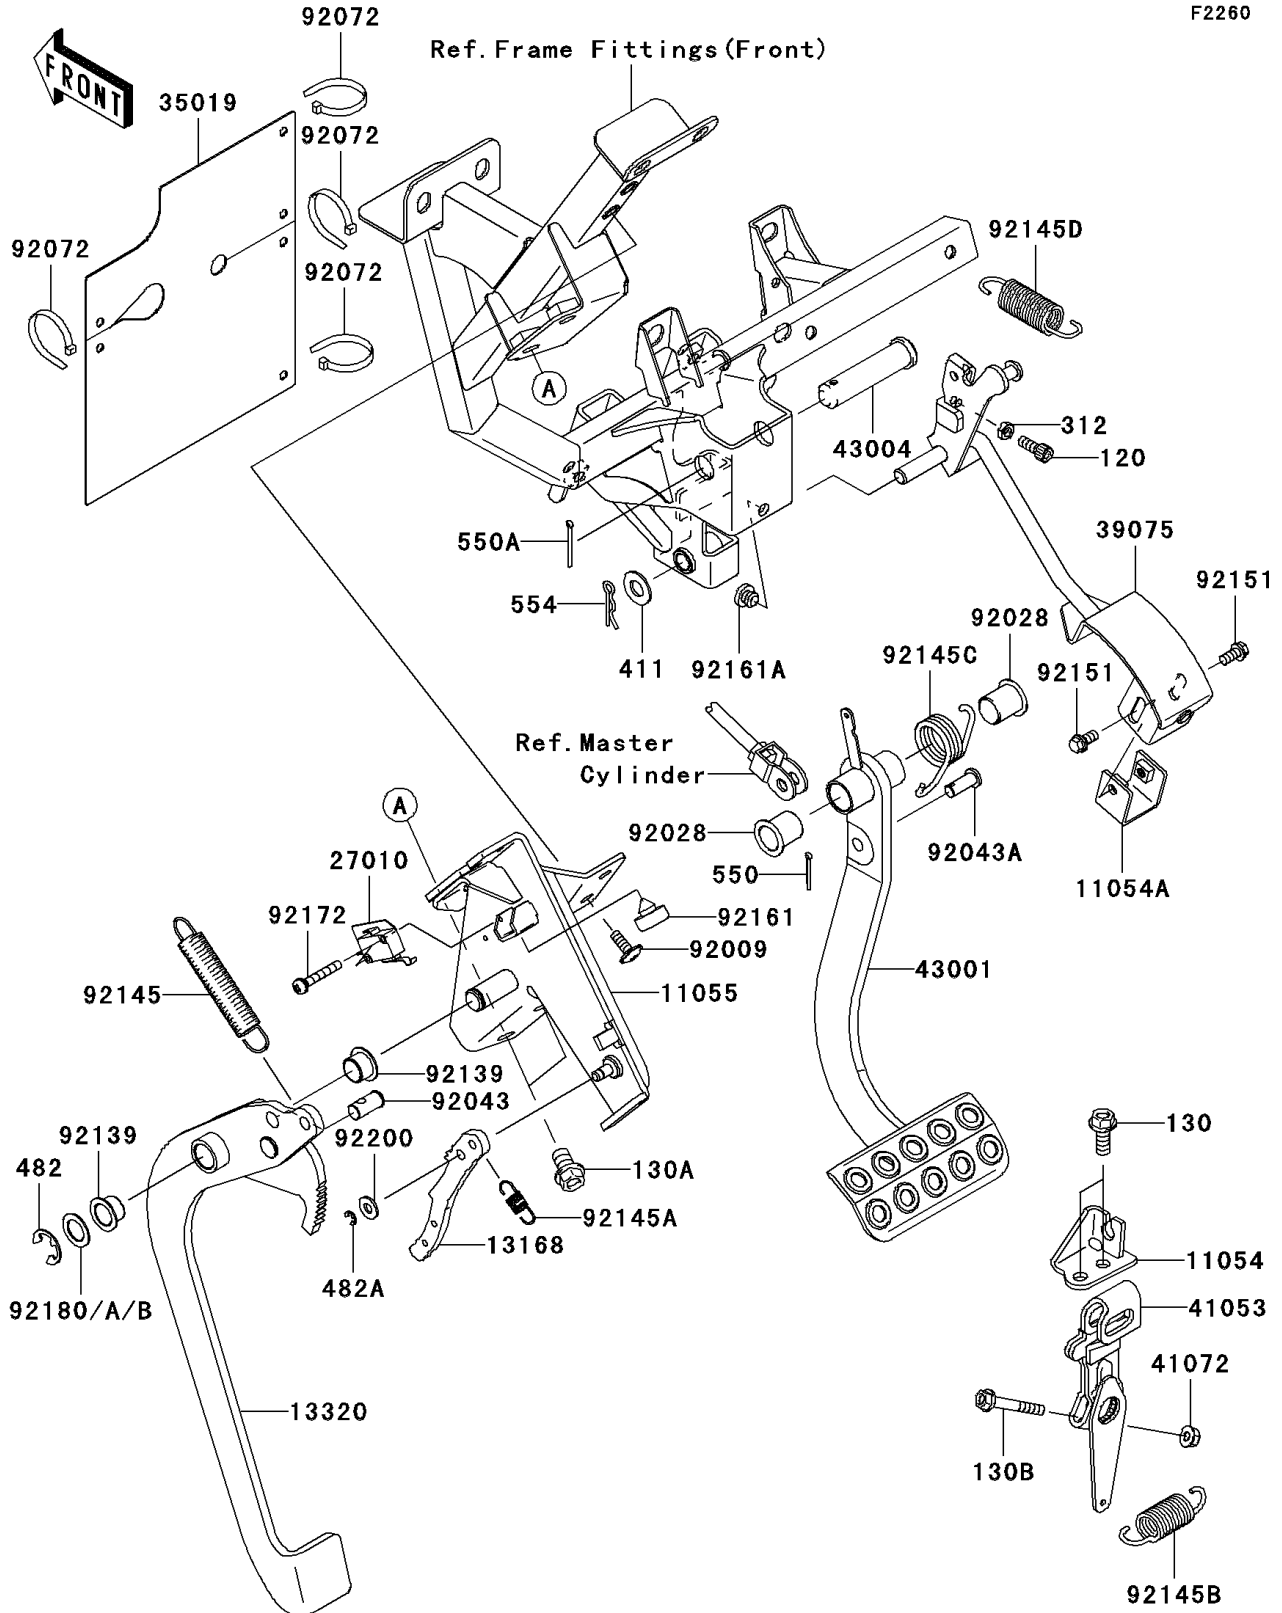

2009 Teryx® 750 4x4 NRA Outdoors™ PARTS DIAGRAM

Brake Pedal/Throttle Lever

F2260

2009 Teryx® 750 4x4 NRA Outdoors™ PARTS LIST

Brake Pedal/Throttle Lever

ITEM NAME	PART NUMBER	QUANTITY
BOLT-SOCKET,6X16 (Ref # 120)	120CA0616	1
BOLT-FLANGED,8X20 (Ref # 130)	130BB0820	1
BOLT-FLANGED,10X16 (Ref # 130A)	130BB1016	1
BOLT-FLANGED,6X40 (Ref # 130B)	130CA0640	1
NUT-HEX (Ref # 312)	312BA0600	1
WASHER-PLAIN,10MM (Ref # 411)	411AA1000	1
CIRCLIP-TYPE-E,10MM (Ref # 482)	482J0100	1
CIRCLIP-TYPE-E,4MM (Ref # 482A)	482J4000	1
PIN-COTTER,2.5X18 (Ref # 550)	550AA2518	1
BRACKET,BRAKE CABLE (Ref # 11054)	11054-0933	1
BRACKET (Ref # 11054A)	11054-1137	1
BRACKET,BRAKE LEVER (Ref # 11055)	11055-0279	1
LEVER (Ref # 13168)	13168-0174	1
LEVER-ASSY,BRAKE PEDAL (Ref # 13320)	13320-0012	1
SWITCH (Ref # 27010)	27010-0084	1
FLAP (Ref # 35019)	35019-0079	1
LEVER-THROTTLE (Ref # 39075)	39075-0015	1
LEVER-BRAKE CAM (Ref # 41053)	41053-0010	1
NUT,6MM (Ref # 41072)	41072-007	1
LEVER-BRAKE,PEDAL (Ref # 43001)	43001-0103	1
SHAFT-BRAKE (Ref # 43004)	43004-1128	1
SCREW,6X16 (Ref # 92009)	92009-1621	1
BUSHING (Ref # 92028)	92028-1571	1
PIN (Ref # 92043)	92043-0124	1
PIN (Ref # 92043A)	92043-1039	1
BAND,L=188 (Ref # 92072)	92072-1239	1
BUSHING (Ref # 92139)	92139-0182	1
SPRING (Ref # 92145)	92145-0446	1
SPRING (Ref # 92145A)	92145-0447	1

2009 Teryx® 750 4x4 NRA Outdoors™ PARTS LIST

Brake Pedal/Throttle Lever

ITEM NAME	PART NUMBER	QUANTITY
SPRING (Ref # 92145B)	92145-0563	1
SPRING,BRAKE PEDAL RETURN (Ref # 92145C)	92145-0575	1
SPRING (Ref # 92145D)	92145-0636	1
BOLT,6X12 (Ref # 92151)	92151-1997	1
DAMPER (Ref # 92161)	92161-0590	1
DAMPER (Ref # 92161A)	92161-1084	1
SCREW,3X20 (Ref # 92172)	92172-0419	1
SHIM,T=0.8 (Ref # 92180)	92180-0279	1
SHIM,T=1.0 (Ref # 92180A)	92180-0281	1
SHIM,T=1.2 (Ref # 92180B)	92180-0282	1
WASHER,6.5X14.5X1.5 (Ref # 92200)	92200-3775	1
PIN-COTTER,2.5X25 (Ref # 550A)	550AA2525	1
PIN-SNAP,10MM (Ref # 554)	554DA1000	1