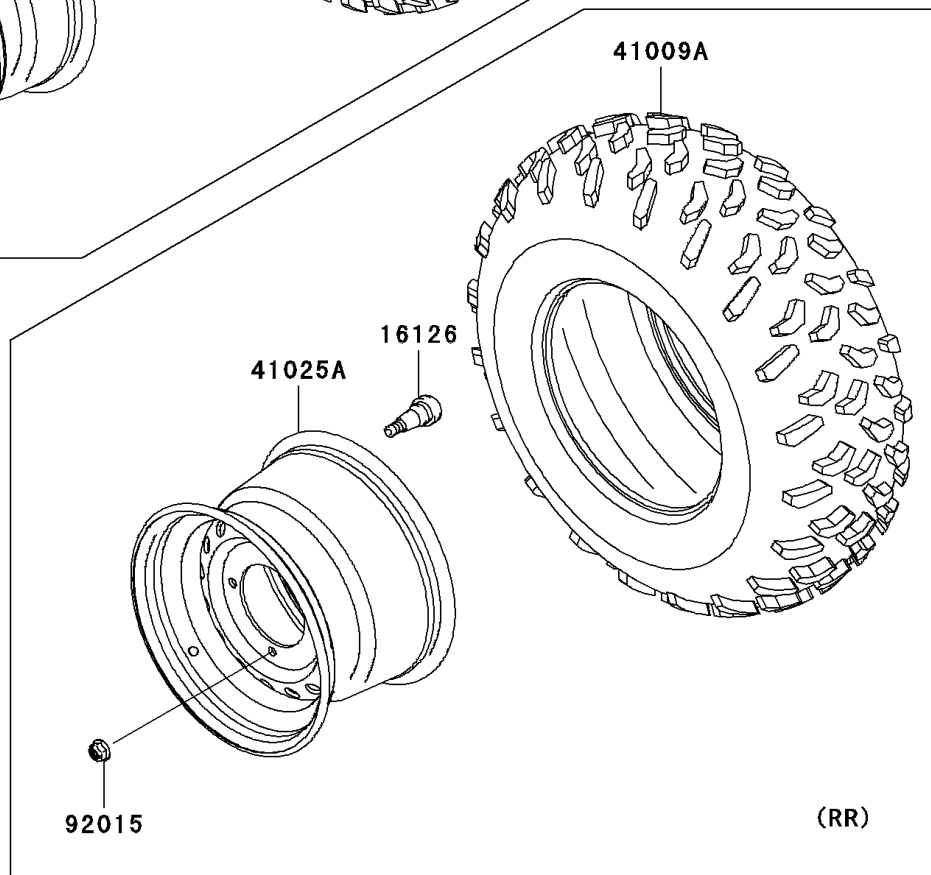

## 2009 Teryx® 750 4x4 NRA Outdoors™ PARTS DIAGRAM

Wheels/Tires

F2210

## 2009 Teryx® 750 4x4 NRA Outdoors™ PARTS LIST

Wheels/Tires

ITEM NAME	PART NUMBER	QUANTITY
VALVE (Ref # 16126)	16126-4001	1
TIRE,FR,26X8.00-12,M989 (Ref # 41009)	41009-0143	1
TIRE,RR,26X10.00-12,M990 (Ref # 41009A)	41009-0144	1
RIM,FR,12X6.0AT,CAMOUFLAGE (Ref # 41025)	41025-0123-16N	1
RIM,RR,12X8.0AT,CAMOUFLAGE (Ref # 41025A)	41025-0124-16N	1
NUT,12MM (Ref # 92015)	92015-1706	1