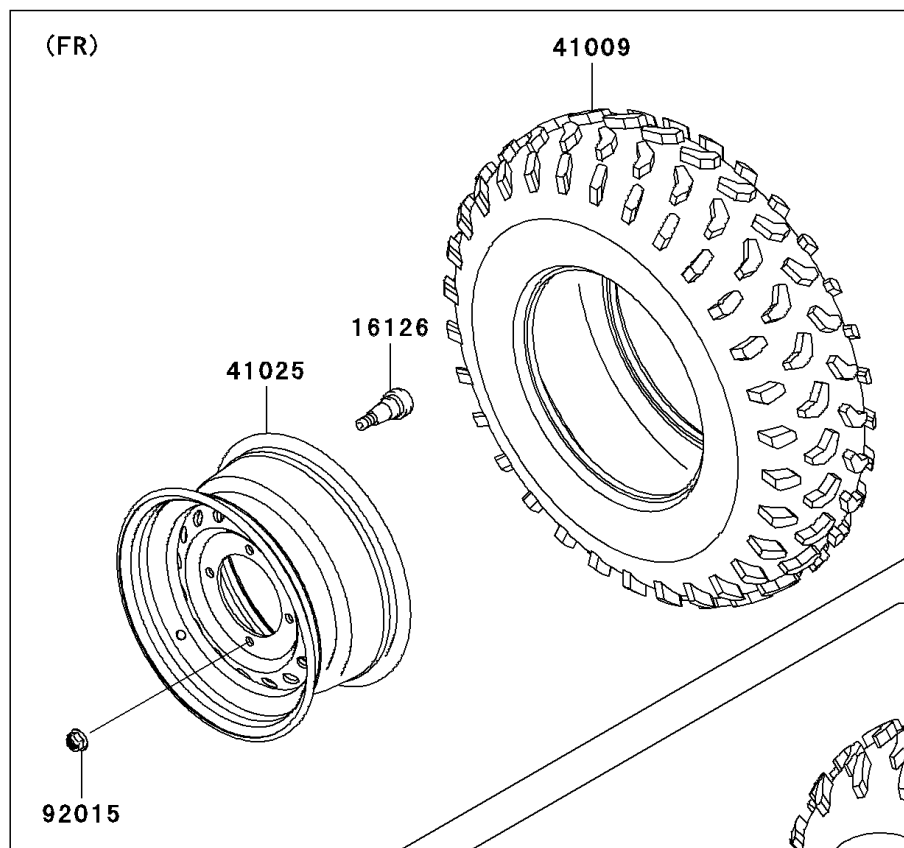

## 2009 Teryx® 750 4x4 NRA Outdoors™ PARTS DIAGRAM

Wheels/Tires

F2210

## 2009 Teryx® 750 4x4 NRA Outdoors™ PARTS LIST

Wheels/Tires

ITEM NAME	PART NUMBER	QUANTITY
VALVE (Ref # 16126)	16126-4001	1
TIRE,FR,26X8.00-12,M989 (Ref # 41009)	41009-0143	1
TIRE,RR,26X10.00-12,M990 (Ref # 41009A)	41009-0144	1
RIM,FR,12X6.0AT,CAMOUFLAGE (Ref # 41025)	41025-0123-16N	1
RIM,RR,12X8.0AT,CAMOUFLAGE (Ref # 41025A)	41025-0124-16N	1
NUT,12MM (Ref # 92015)	92015-1706	1