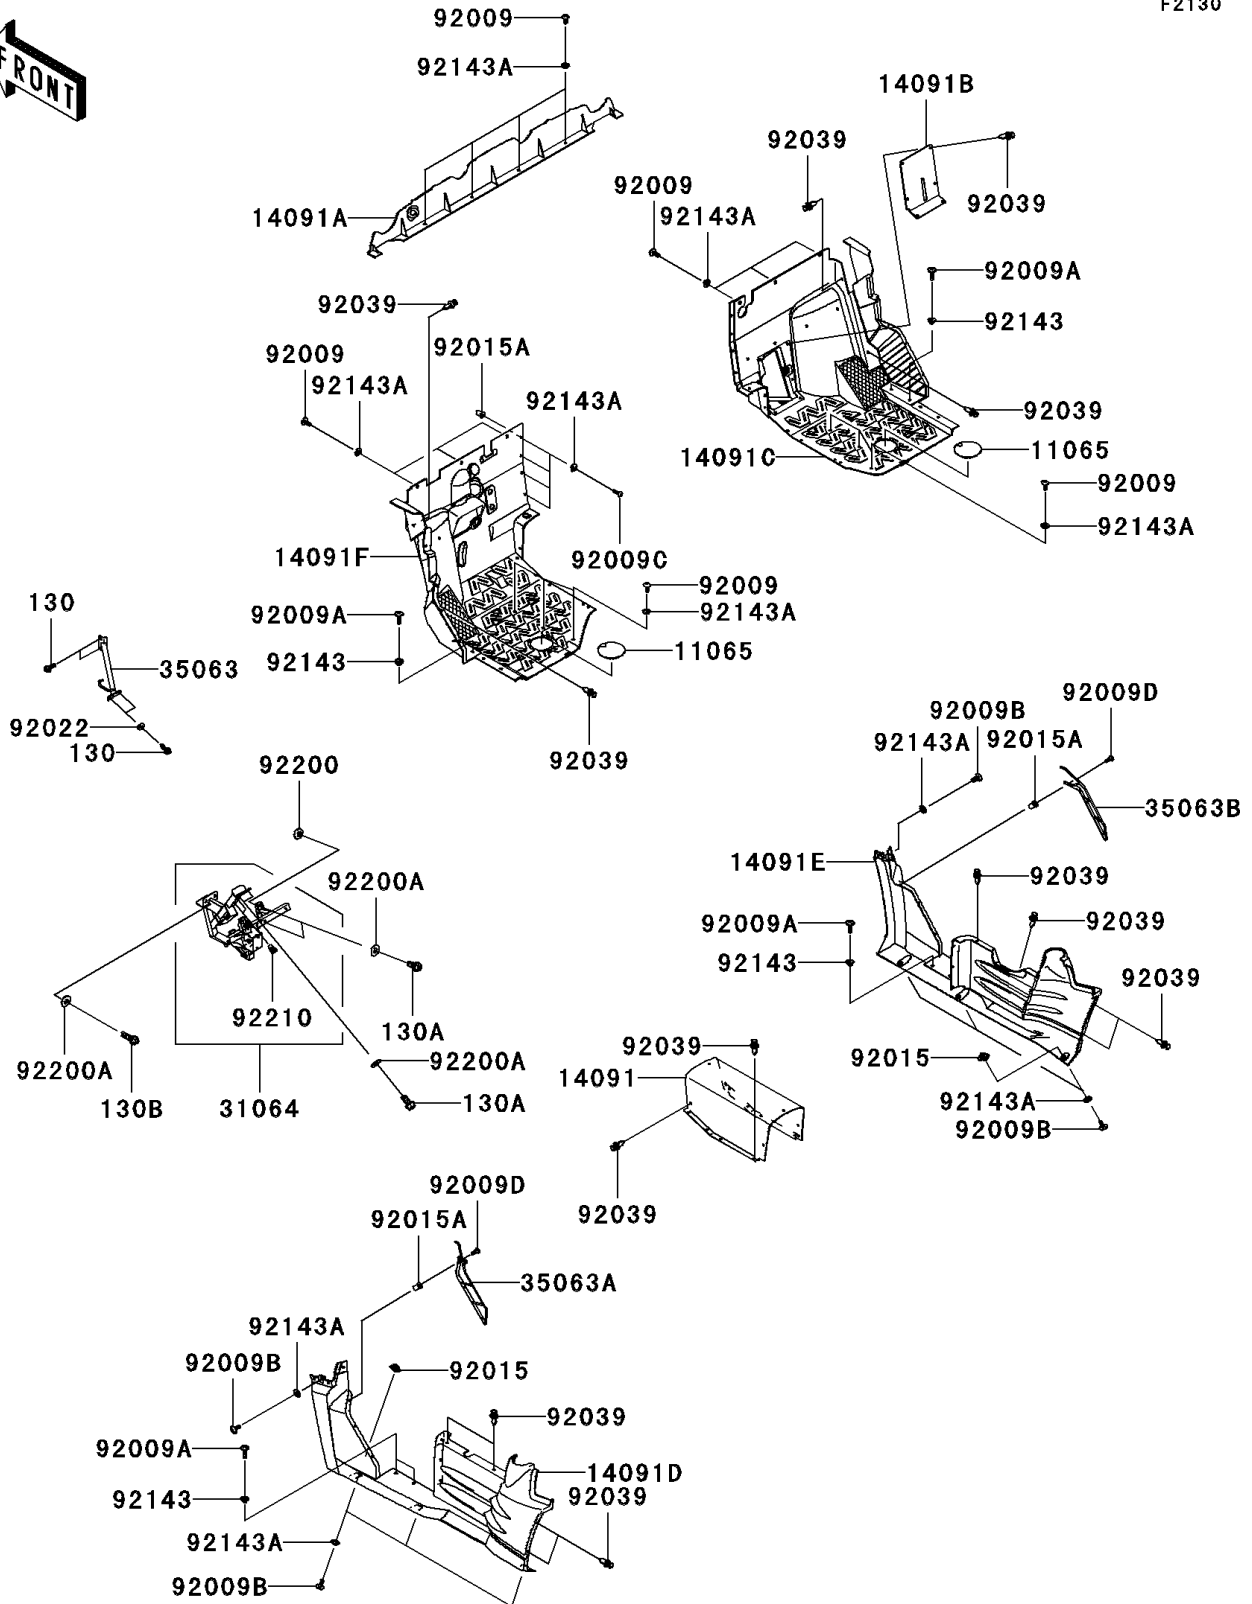

## 2009 Teryx® 750 4x4 NRA Outdoors™ PARTS DIAGRAM

Frame Fittings(Front)

F2130

## 2009 Teryx® 750 4x4 NRA Outdoors™ PARTS LIST

Frame Fittings(Front)

ITEM NAME	PART NUMBER	QUANTITY
BOLT-FLANGED,6X18 (Ref # 130)	130BB0618	1
BOLT-FLANGED,10X20 (Ref # 130A)	130CA1020	1
BOLT-FLANGED,10X30 (Ref # 130B)	130CB1030	1
CAP (Ref # 11065)	11065-0267	1
COVER,CENTER,F.BLACK (Ref # 14091)	14091-0696-6Z	1
COVER (Ref # 14091A)	14091-0699	1
COVER,F.BLACK (Ref # 14091B)	14091-0731-6Z	1
COVER,FLOOR,RH (Ref # 14091C)	14091-1640	1
COVER,SIDE,LH,F.BLACK (Ref # 14091D)	14091-1686-6Z	1
COVER,SIDE,RH,F.BLACK (Ref # 14091E)	14091-1687-6Z	1
COVER,FLOOR,LH (Ref # 14091F)	14091-1755	1
PIPE-COMP (Ref # 31064)	31064-0172	1
STAY,MASTER CYLINDER (Ref # 35063)	35063-0518	1
STAY,SIDE COVER,LH (Ref # 35063A)	35063-0544	1
STAY,SIDE COVER,RH (Ref # 35063B)	35063-0545	1
SCREW,TAPPING,6X16 (Ref # 92009)	92009-1166	1
SCREW,6X22,BLACK (Ref # 92009A)	92009-1256	1
SCREW,6X16 (Ref # 92009B)	92009-1621	1
SCREW,5X18 (Ref # 92009C)	92009-1655	1
SCREW,5X20 (Ref # 92009D)	92009-1934	1
NUT (Ref # 92015)	92015-1487	1
NUT,WELL,5MM (Ref # 92015A)	92015-1757	1
WASHER,6.2X15.0X1.2 (Ref # 92022)	92022-2373	1
RIVET (Ref # 92039)	92039-1229	1
COLLAR (Ref # 92143)	92143-1057	1
COLLAR (Ref # 92143A)	92143-1087	1
WASHER,10X22X3.2 (Ref # 92200)	92200-0121	1
WASHER,10.3X23X1.6 (Ref # 92200A)	92200-2009	1
NUT,POP,6MM,L=15 (Ref # 92210)	92210-1397	1